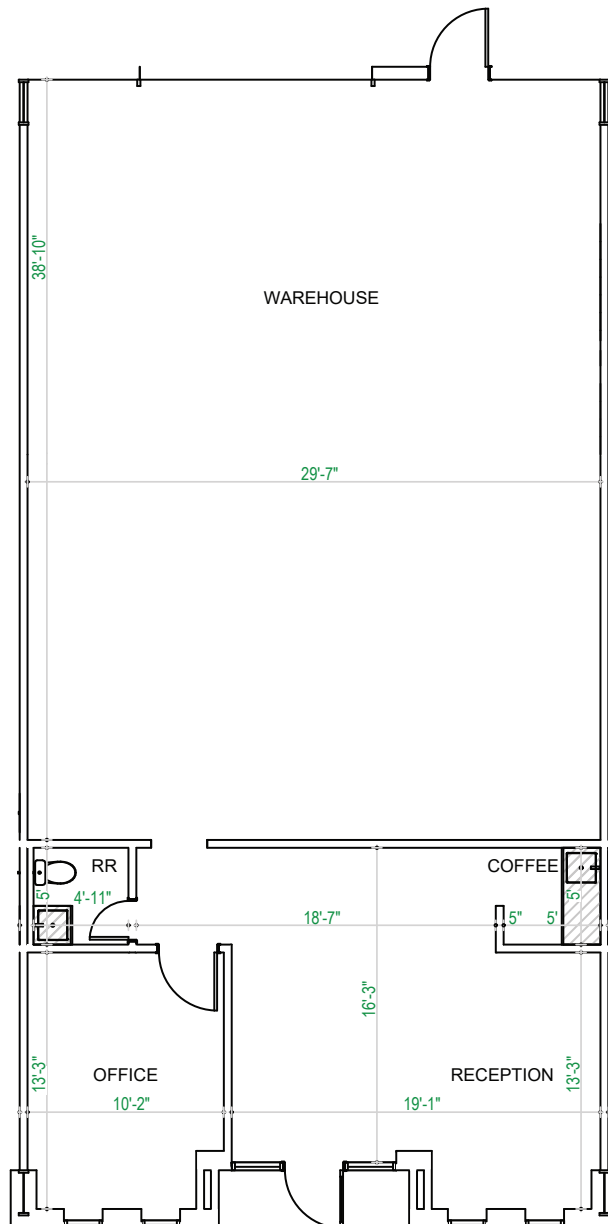

FOR LEASE MURPHY SW BUSINESS CENTER

12999 - 13003 Murphy Road, Stafford, TX 77477

partners

PARTNERSREALSTATE.COM

13003 Murphy Rd.
Suite 1N8
1,800 SF

ANDY PARRISH

PARTNER

tel 713 275-9609

andy.parrish@partnersrealestate.com

LESLEY RICE

PARTNER

tel 713 275-9611

lesley.rice@partnersrealestate.com

AUDREY PARSONS

SENIOR ASSOCIATE

tel 713 316 7030

audrey.parsons@partnersrealestate.com