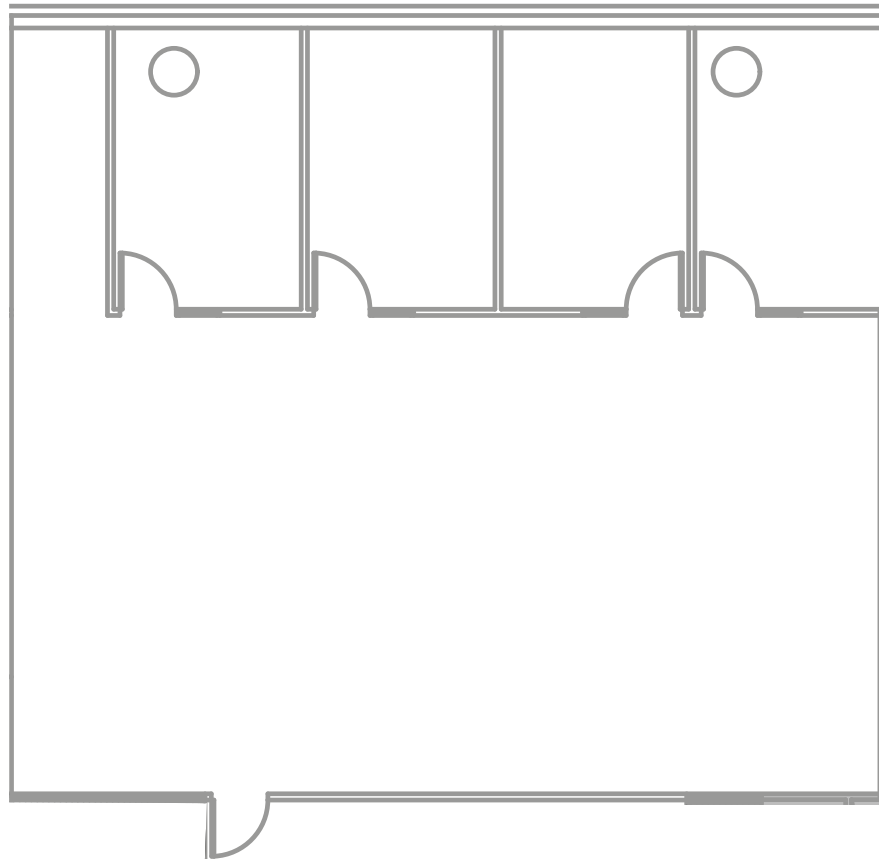

5|7|1|8

WESTHEIMER

Suite 1625

2,830 SF

PARKER BURKETT

713.407.8716

Parker.Burkett@transwestern.com

KATY GRAGG