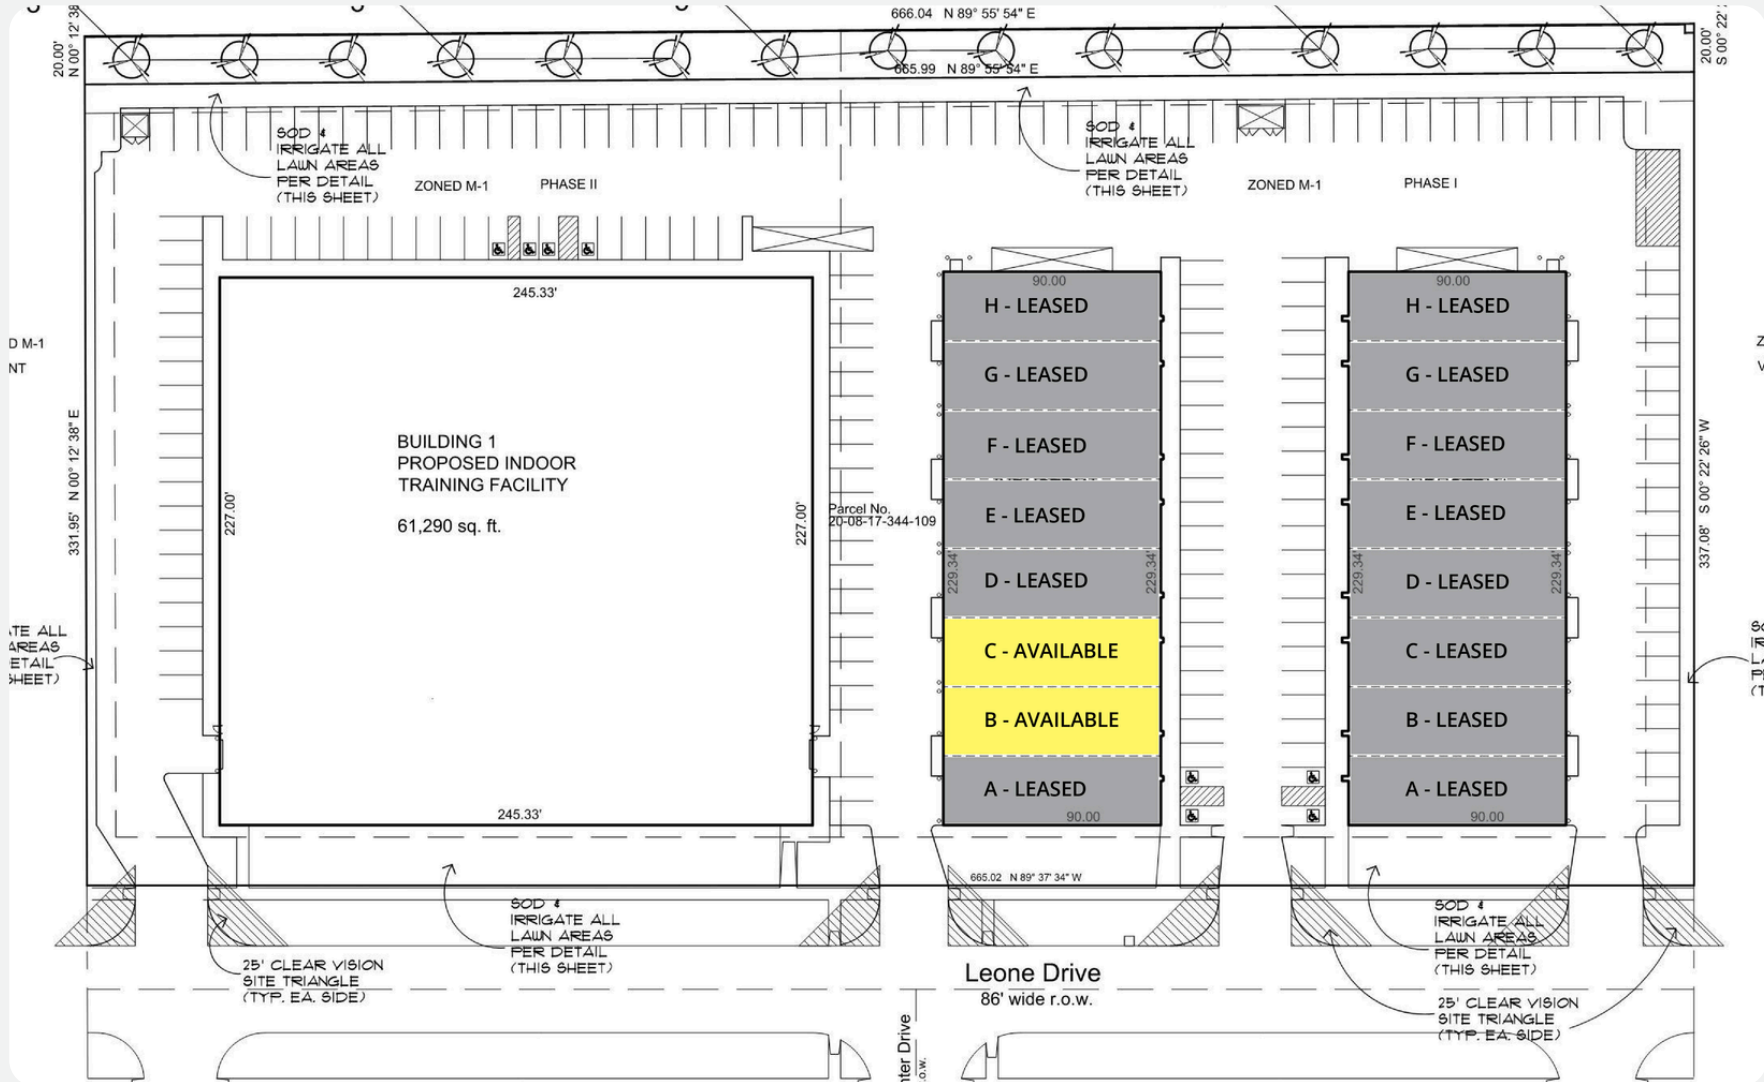

17243 Leone Drive

Macomb, MI

L. MASON CAPITANI

CORFAC INTERNATIONAL

248.637.9700 | LMCap.com

Information contained herein was obtained from sources deemed to be reliable but is not guaranteed. Subjects to prior sales, changes of price or withdrawal.