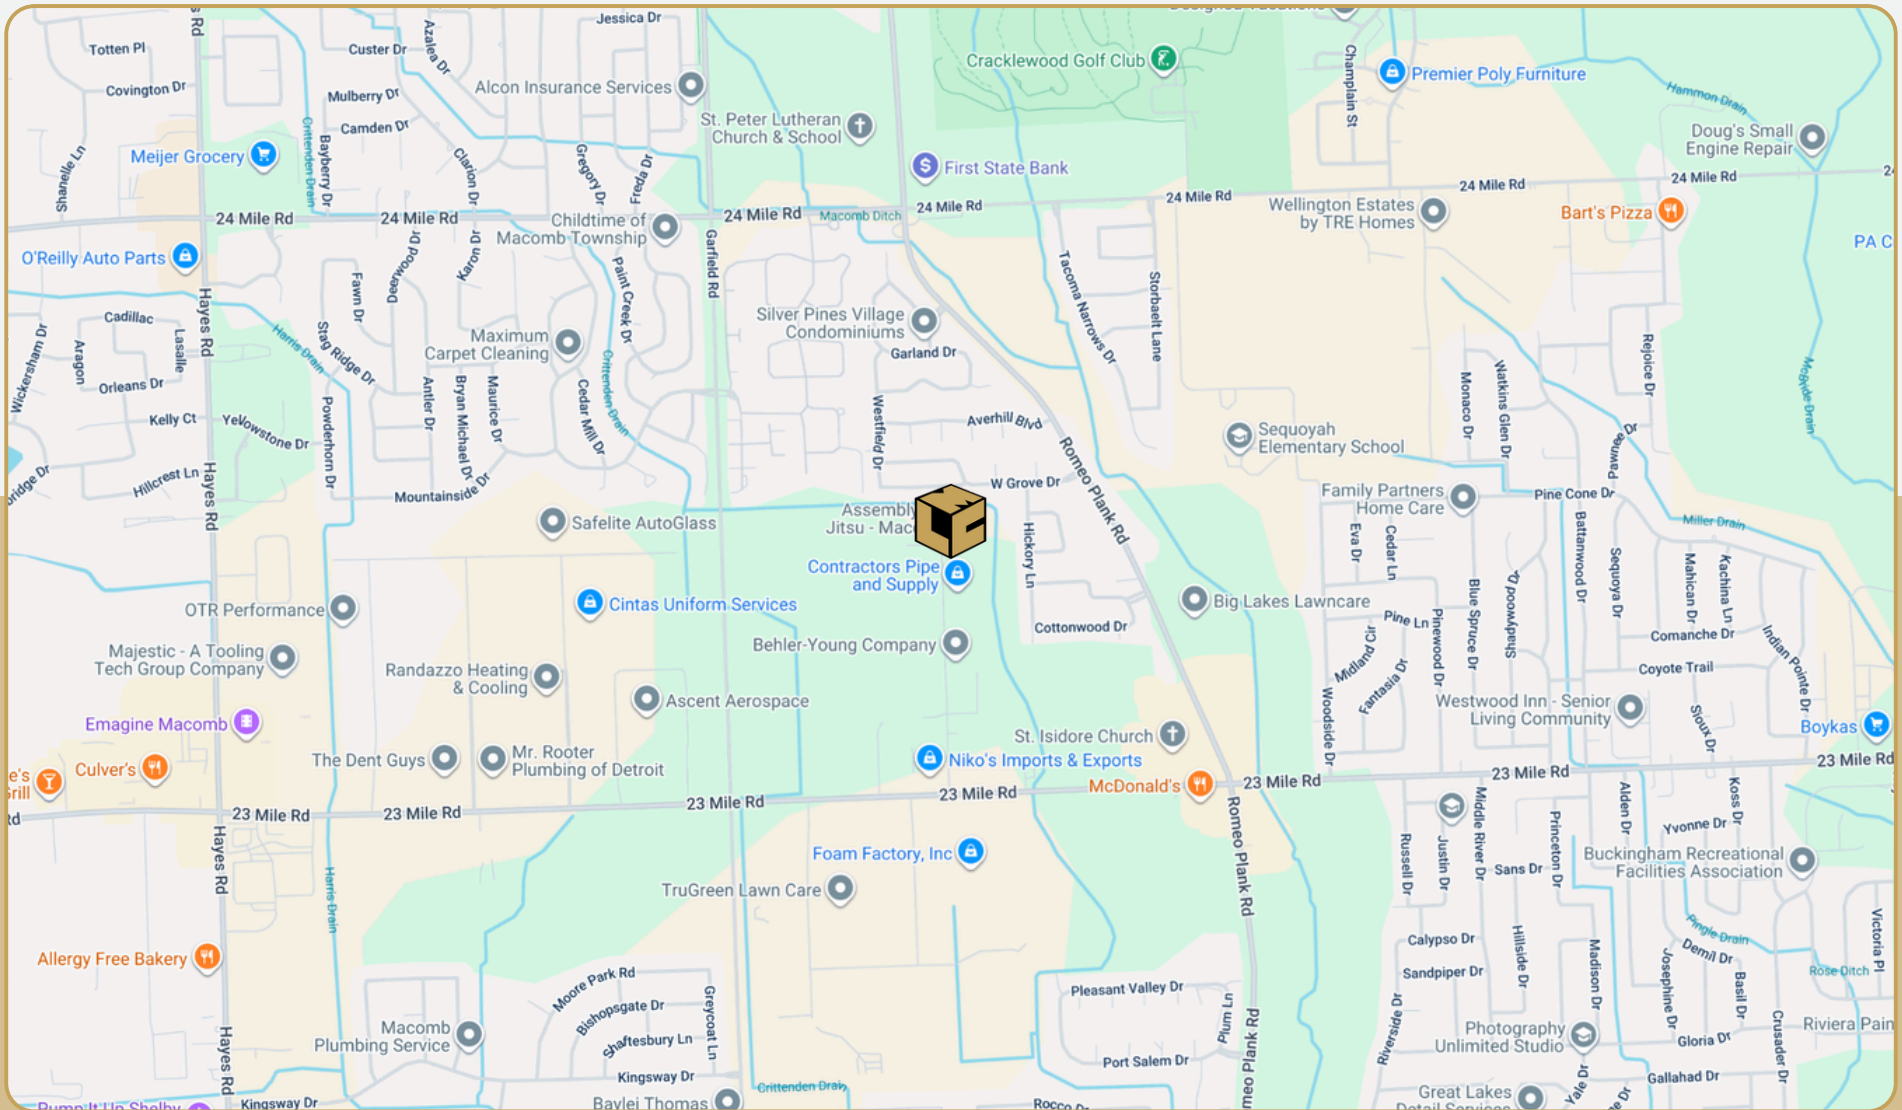

17243 Leone Drive

Macomb, MI

L. MASON CAPITANI

CORFAC INTERNATIONAL

248.637.9700 | LMCap.com

Information contained herein was obtained from sources deemed to be reliable but is not guaranteed. Subjects to prior sales, changes of price or withdrawal.