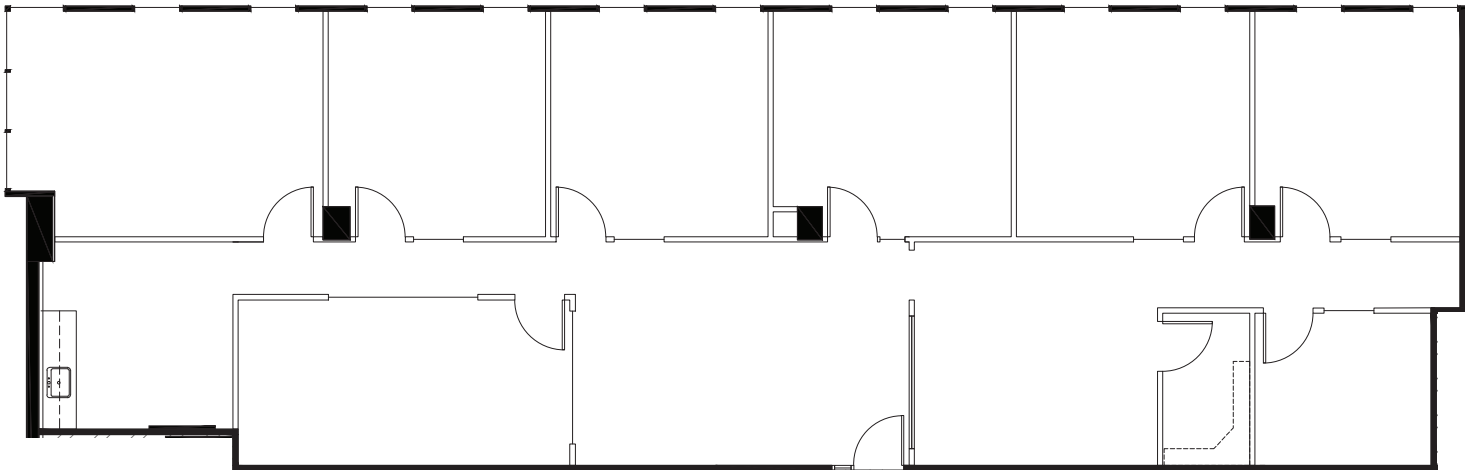

TOWER

COLORADO

Suite 310
2,761 RSF

W. RYAN STOUT
303.813.6448
ryan.stout@cushwake.com

ZACHARY T. WILLIAMS
303.813.6474
zach.williams@cushwake.com

CAITLIN I. ELLENSON
303.312.1914
caitlin.ellenson@cushwake.com