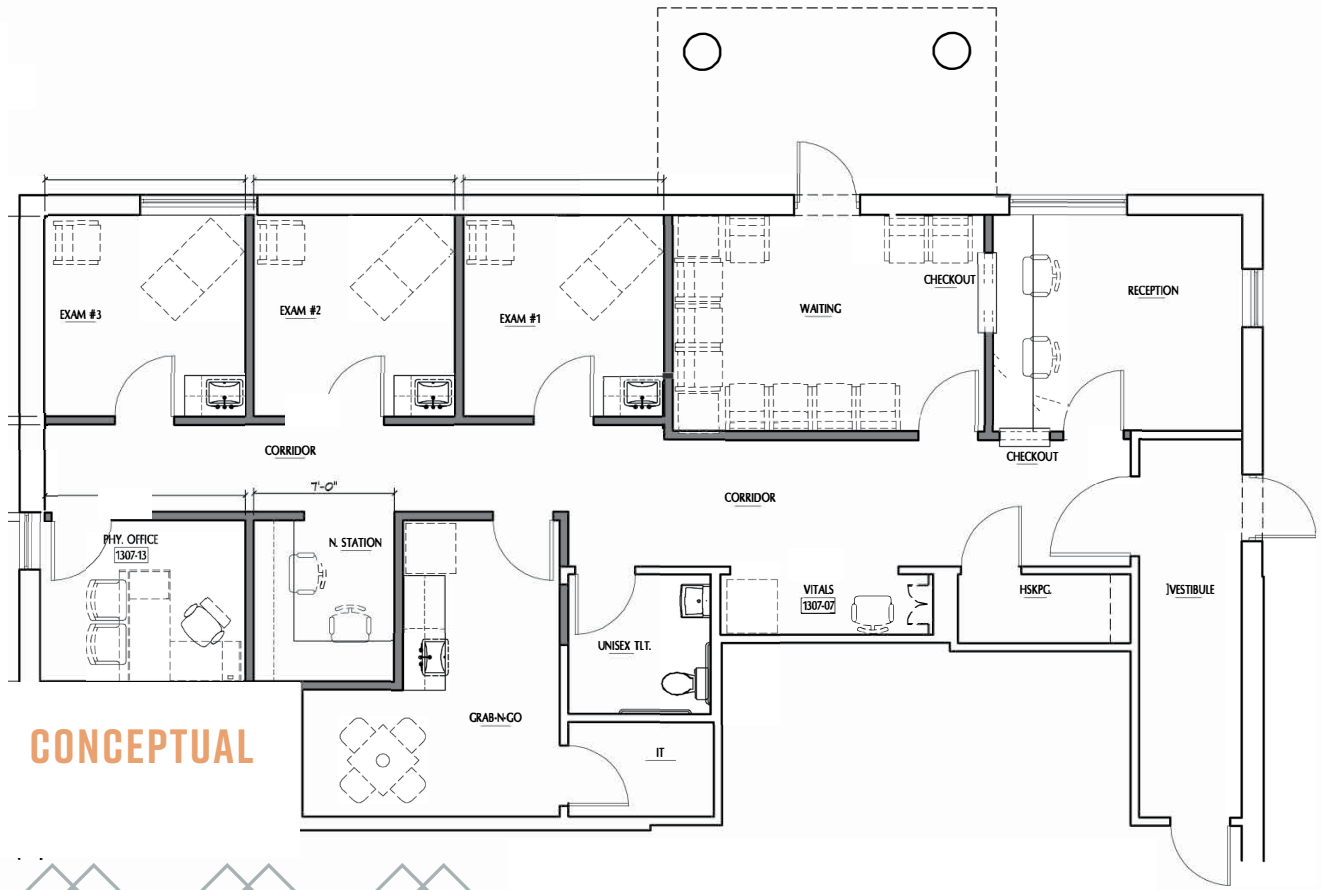

FLOOR PLAN

BUILDING A

SUITE 1307 - 1,683 SF

AS-BUILT

CONCEPTUAL