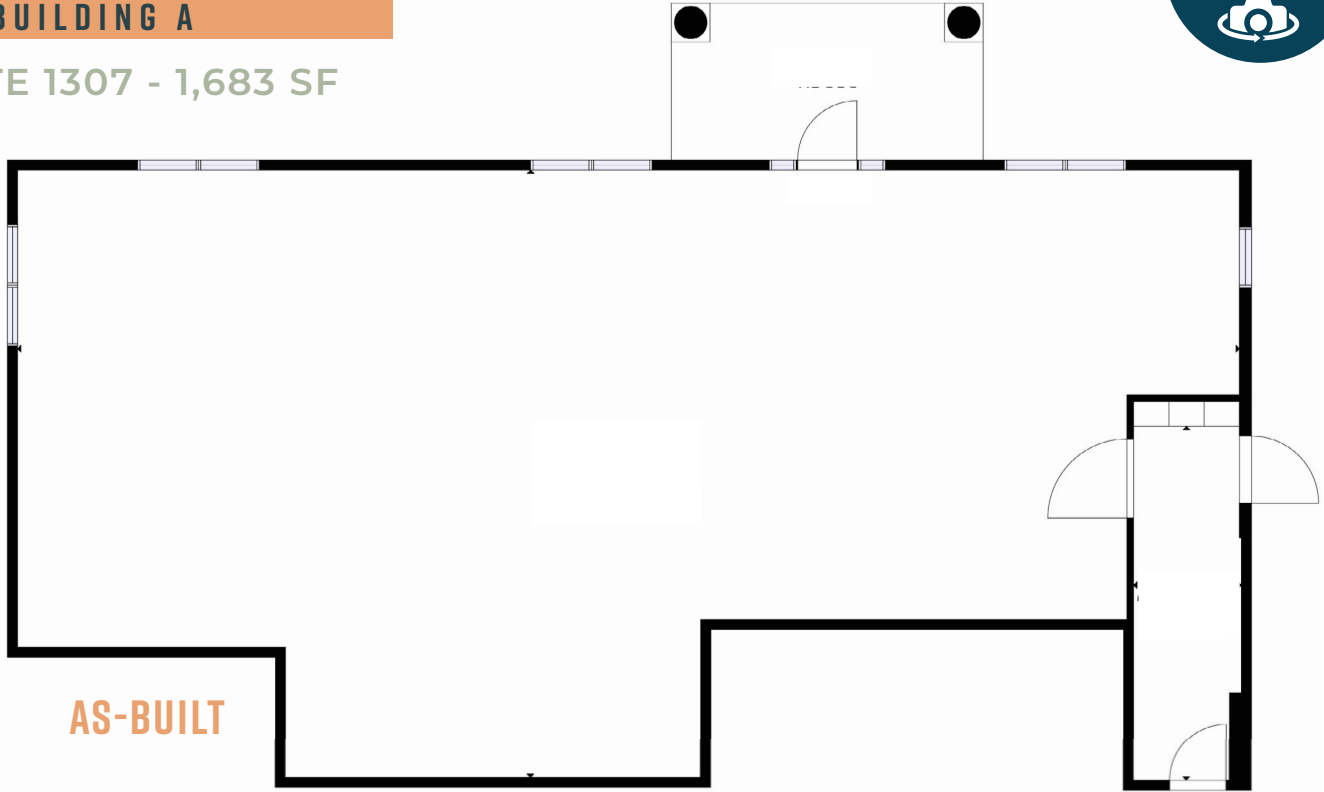

FLOOR PLAN

BUILDING A

SUITE 1307 - 1,683 SF

AS-BUILT

CONCEPTUAL