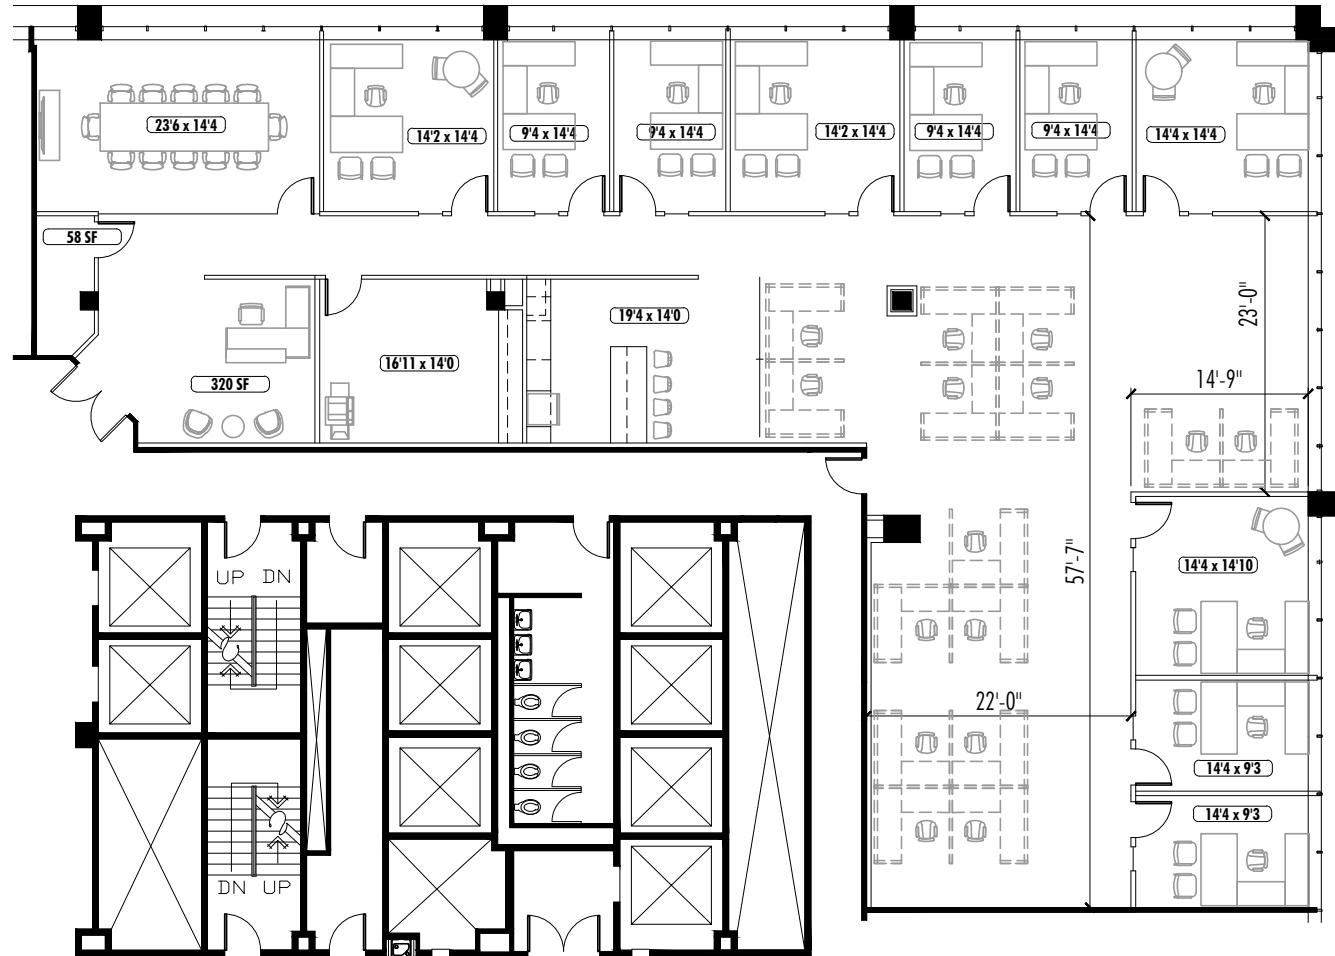

KEY PLAN

Brooke Dewey 404.995.2138
brooke.dewey@jll.com

David Horne 404.995.6321
david.horne@jll.com

NELSON

100 Peachtree • Suite 1910 • 6,456 RSF

Marketing Diagram