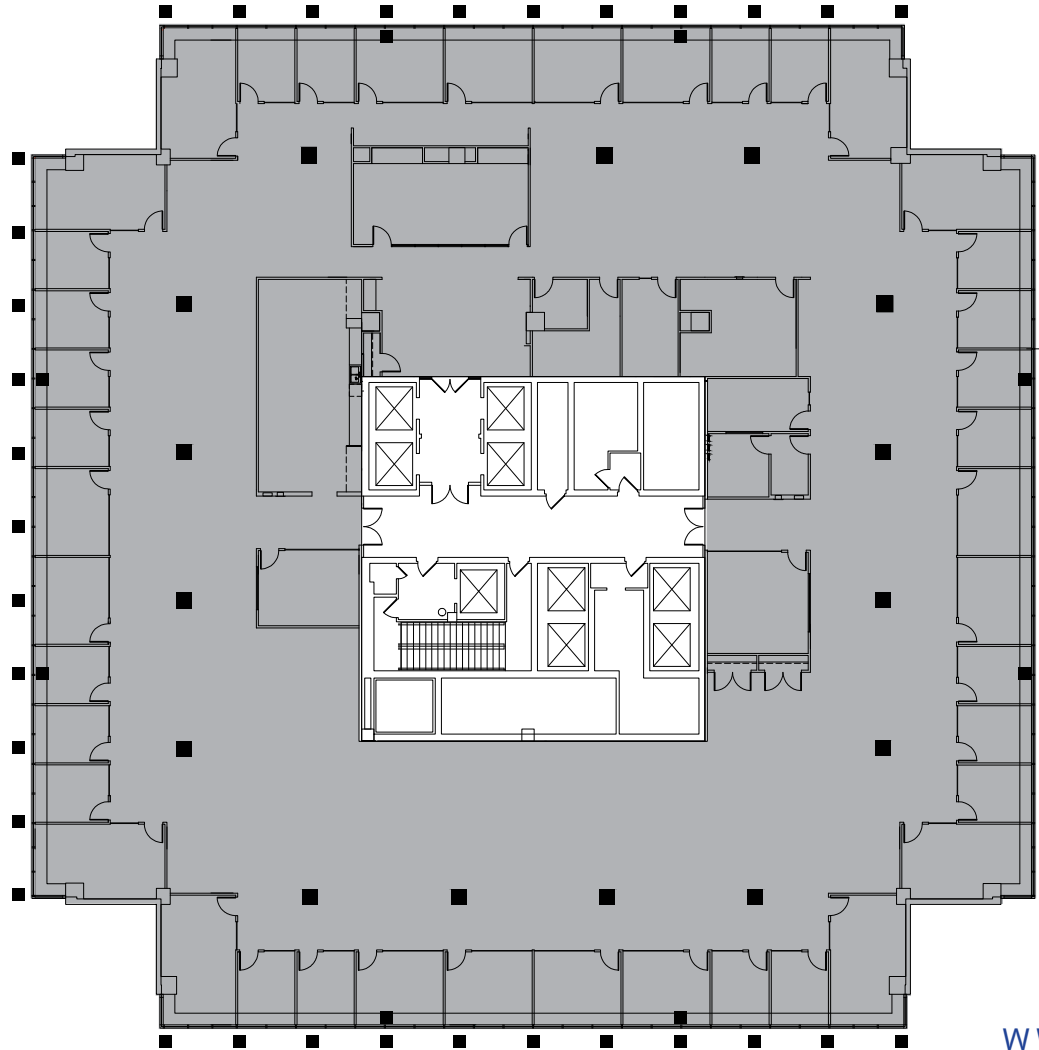

12TH FLOOR - 27,500 SQ. FT.

VIEW SPACE ON VTS

Pearl River | NY

WWW.BLUEHILLPLAZA.COM

 SCALE: N.T.S.

JAMES B. TULLY
Executive Vice President
+1 201 712 5804
james.tully@cbre.com

JON MEISEL
Senior Vice President
+1 732 509 2843
jon.meisel@cbre.com