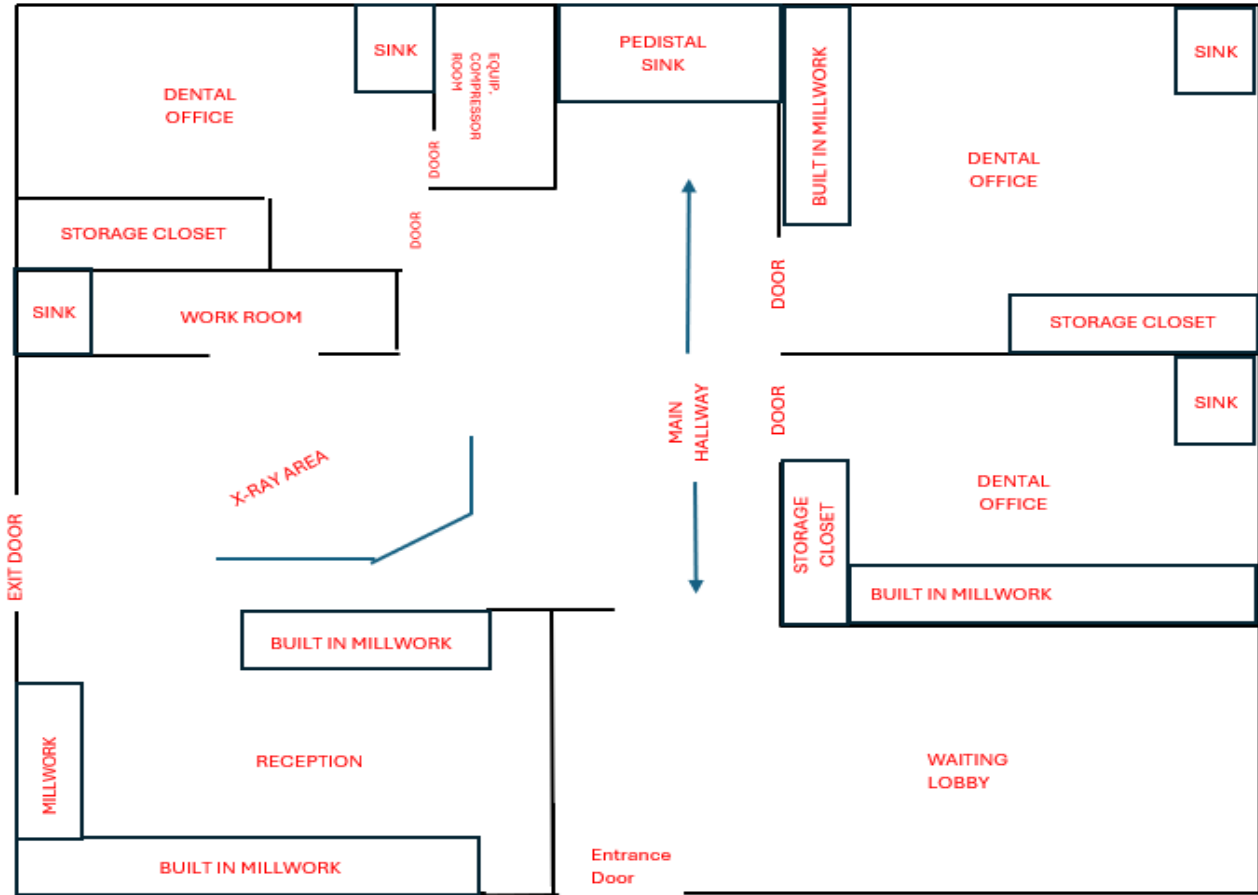

Richardson, Texas

SUITE 114 1,238 RSF

THIS IS HAND DRAWN AND NOT TO SCALE – ALL MEASUREMENTS AND PLACEMENT ARE APPROXIMATE

CITADEL PARTNERS

Real Estate Advisors

CITADEL PARTNERS

15770 N Dallas Parkway
Suite 800
Dallas, Texas 75248
(972) 980-2800