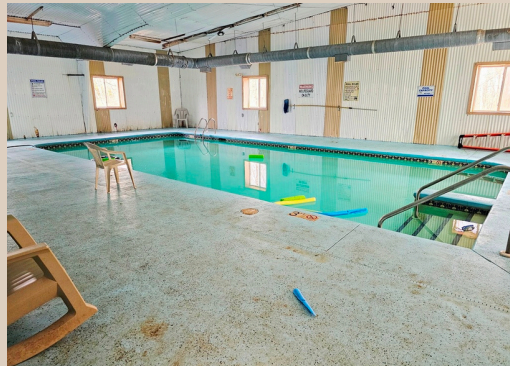

## PROPERTY FEATURES

- 73 Acres
- 70 Sites
- 2 Sleeping Cabins
- 1 Yurt
- 20/30/50 Electric
- In-Ground Pool
- 2 Septics
- 3 Wells
- 112' x 68' Bar/Grill
- 10' x 16' Store
- 70' x 50' Pole Building
- Living Quarters