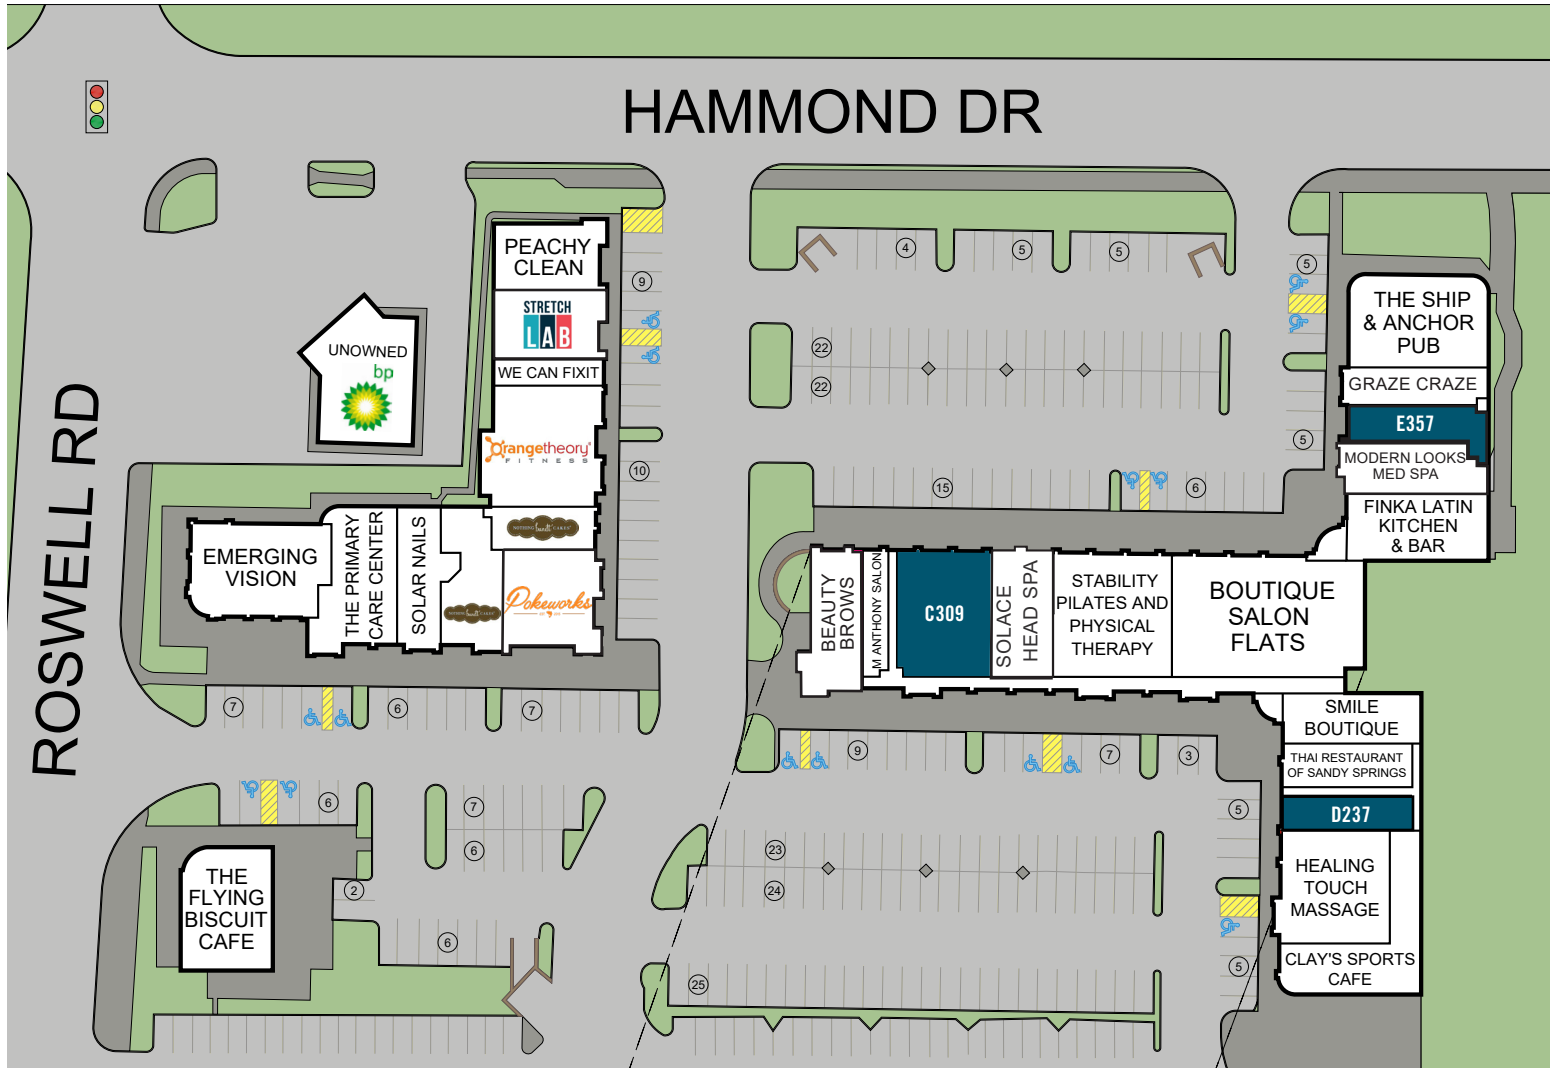

**SAM KRUEGER**  
DIRECTOR

📞 404.649.6268  
✉️ Sam.Krueger@FranklinSt.com

#TogetherOneTeam

TENANT INDEX

A101	SOLAR NAILS	1,322
A103	NOTHING BUNDT CAKES	1,586
A105	THE PRIMARY CARE CENTER	2,368
A107	POKEWORKS	2,012
A109	NOTHING BUNDT CAKES	1,010
A113	ORANGE THEORY FITNESS	2,872
A125	WE CAN FIXIT	603
A129	STRETCHLAB	1,625
A133	PEACHY CLEAN	1,651
B201	KAISER'S CHOPHOUSE	4,990
B205	THE RAW EXPERIENCE	969
B209	SHARETEA	1,028
B211	VAPED	1,743
B217	JINYA RAMEN BAR	3,074
B225	D GELLER & SON	3,995
C301	BEAUTY BROWS N BEYOND	1,560
C305	M ANTHONY SALON	720
C309	COMING AVAILABLE 10/31/24	2,641
C311	SOLACE HEAD SPA	1,681
C333	STABILITY PILATES AND PHYSICAL THERAPY	3,298
C343	BOUTIQUE SALON FLATS	4,773
D229	SMILE BOUTIQUE	1,522
D233	THAI RESTAURANT OF SANDY SPRINGS	1,200
D237	COMING AVAILABLE	976
D239	HEALING TOUCH MASSAGE	2,629
D245	CLAY'S SPORTS CAFE	2,328
E353	FINKA LATIN KITCHEN & BAR	2,296
E355	MODERN LOOKS MED SPA	1,397
E357	AVAILABLE	1,128
E359	GRAZE CRAZE	1,069
E361	THE SHIP & ANCHOR PUB	2,846
F075	EMERGING VISION	2,794
G101	THE FLYING BISCUIT CAFE	3,000