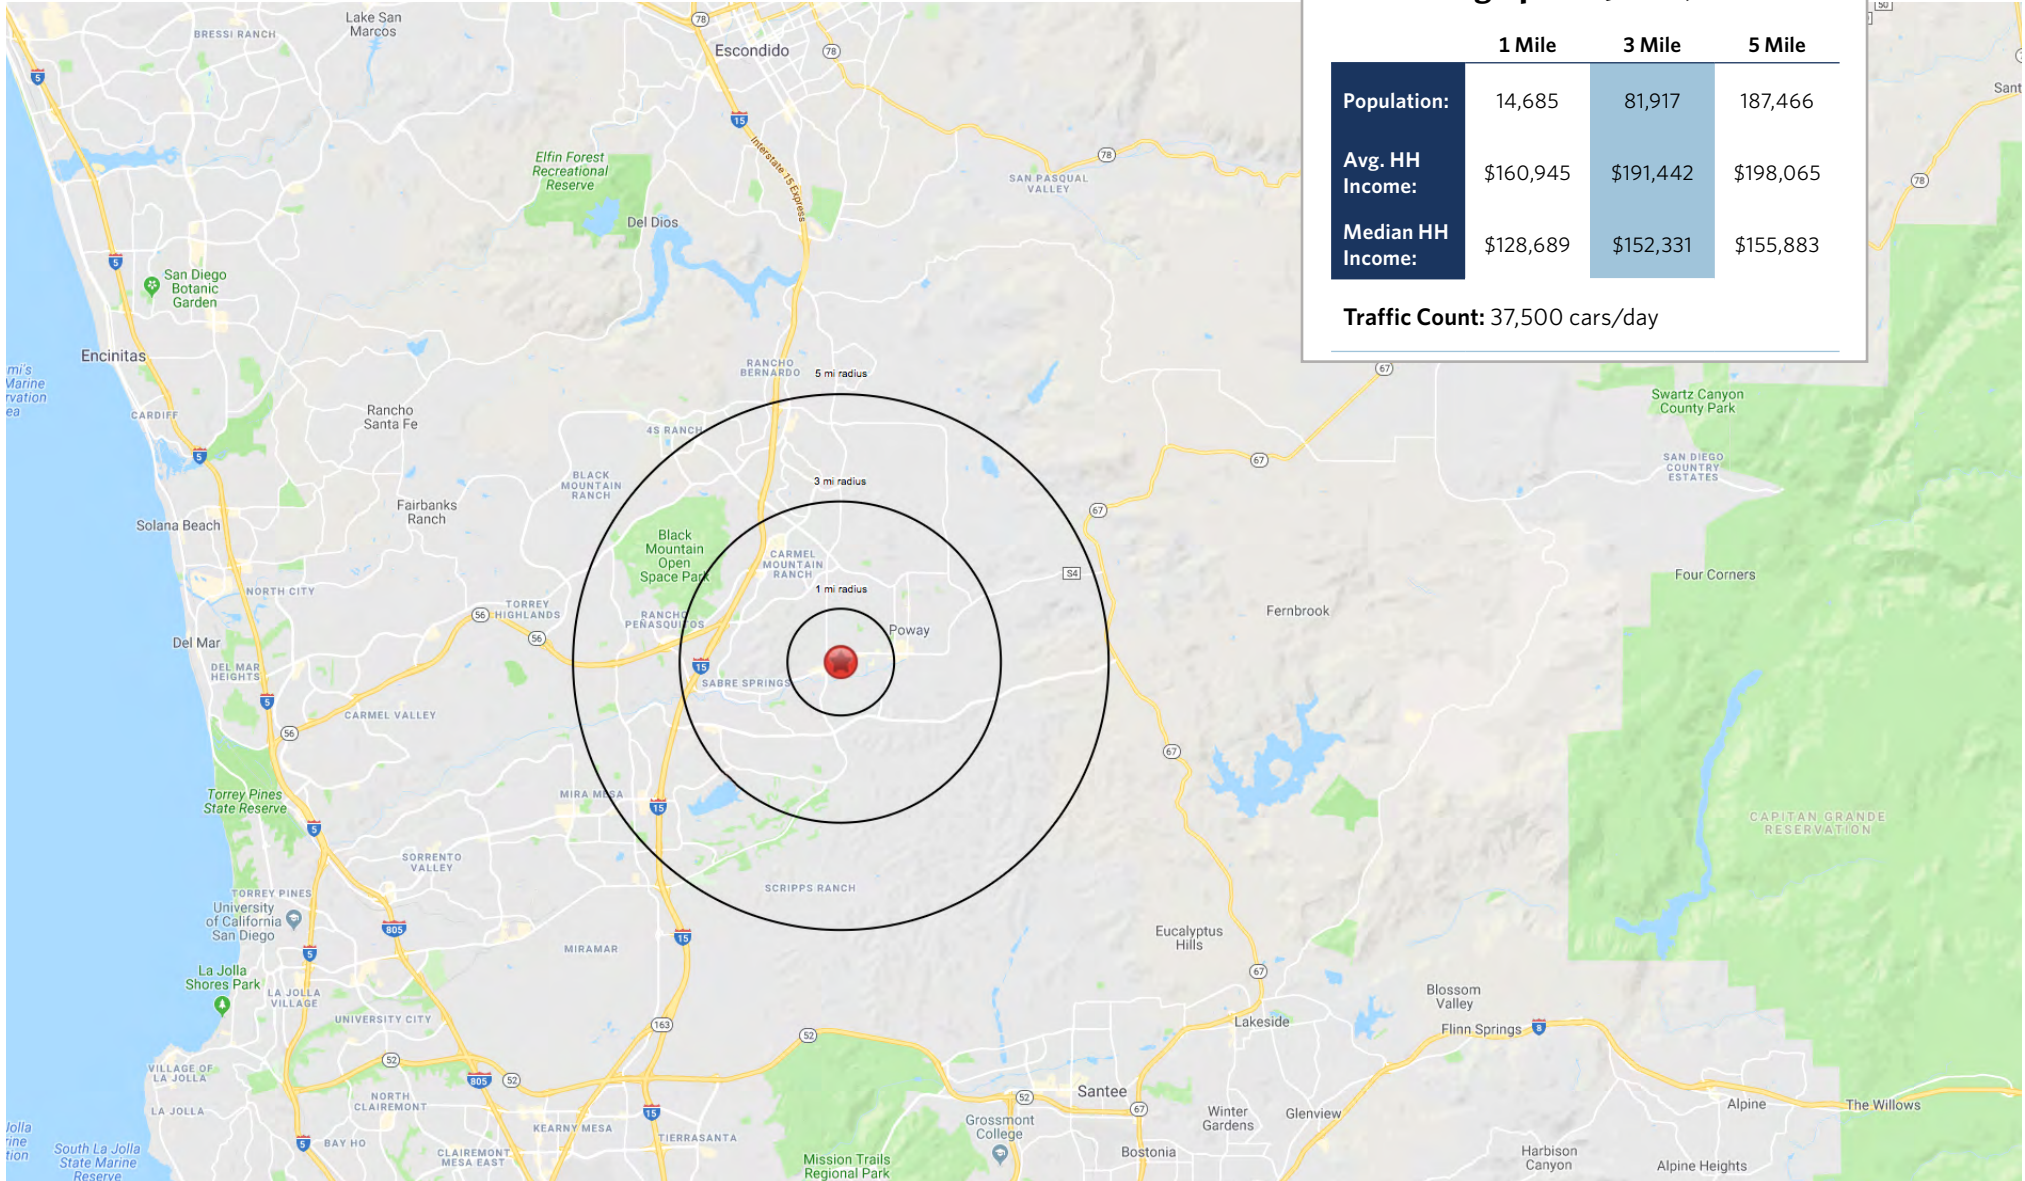

POWAY CROSSINGS

12622-12666 Poway Road, Poway, CA 92064