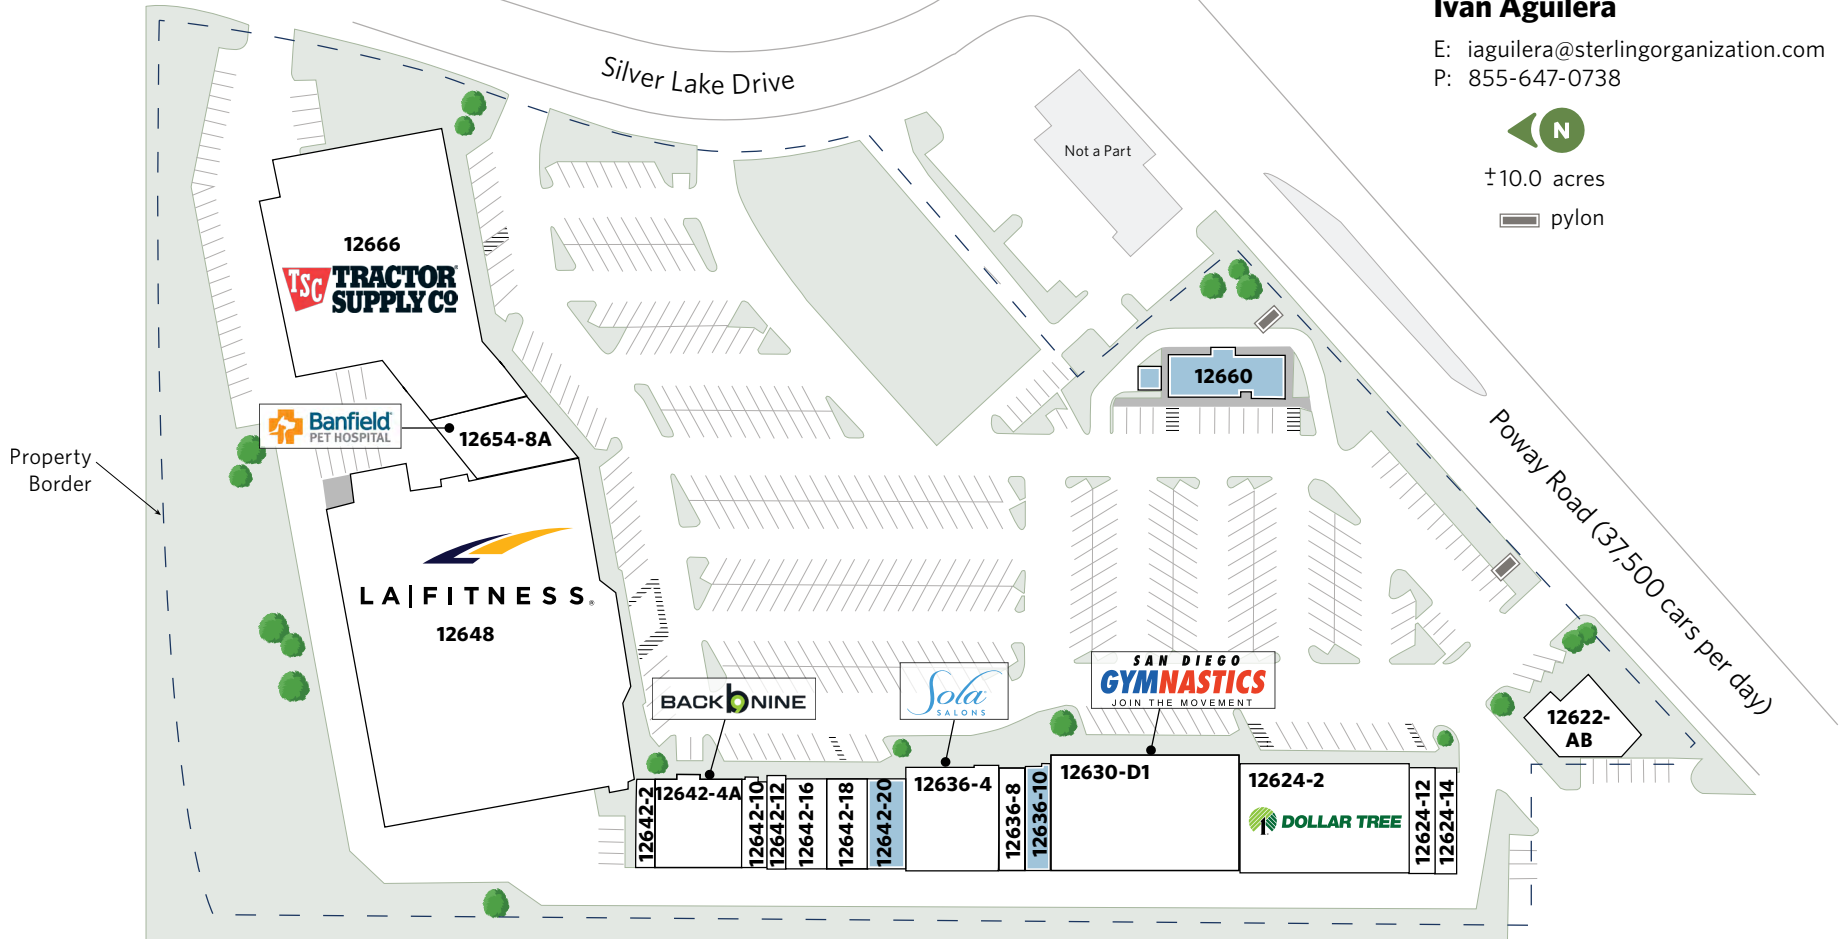

POWAY CROSSINGS

12622-12666 Poway Road, Poway, CA 92064

POWAY CROSSINGS

12622-12666 Poway Road, Poway, CA 92064

POWAY CROSSINGS LEASING PLAN

12622-12666 Poway Road, Poway, CA 92064

For information:

Ivan Aguilera

E: iaguilera@sterlingorganization.com

P: 855-647-0738

UNIT	TENANT	SQ. FT.
12622-AB	Sushi Lounge	2,567
12624-14	Donutopolis	1,084
12624-12	New York New York Giant Pizza	1,188
12624-2	Dollar Tree	8,261
12630-D1	San Diego Gymnastics (Coming Soon)	10,320
12636-10	Available	1,333
12636-8	Namino Persian Cuisine	1,260

UNIT	TENANT	SQ. FT.
12636-4	Sola Salon Studios	4,493
12642-20	Available	1,690
12642-18	7 Spears Jiu Jitsu and 7 Spears Martial Arts	1,690
12642-16	Long Nails Lounge (Coming Soon)	1,768
12642-12	Natasha Dance Studio	844
12642-10	Pacific Barber Shop	845
12642-4A	The Back Nine (Coming Soon)	3,780

UNIT	TENANT	SQ. FT.
12642-2	Nutri Mart	800
12648	LA Fitness	40,567
12654-8A	Banfield Pet Hospital	3,162
12666	Tractor Supply Co.	22,833
12660	Available	2,500
Total Square Feet:		110,985

POWAY CROSSINGS