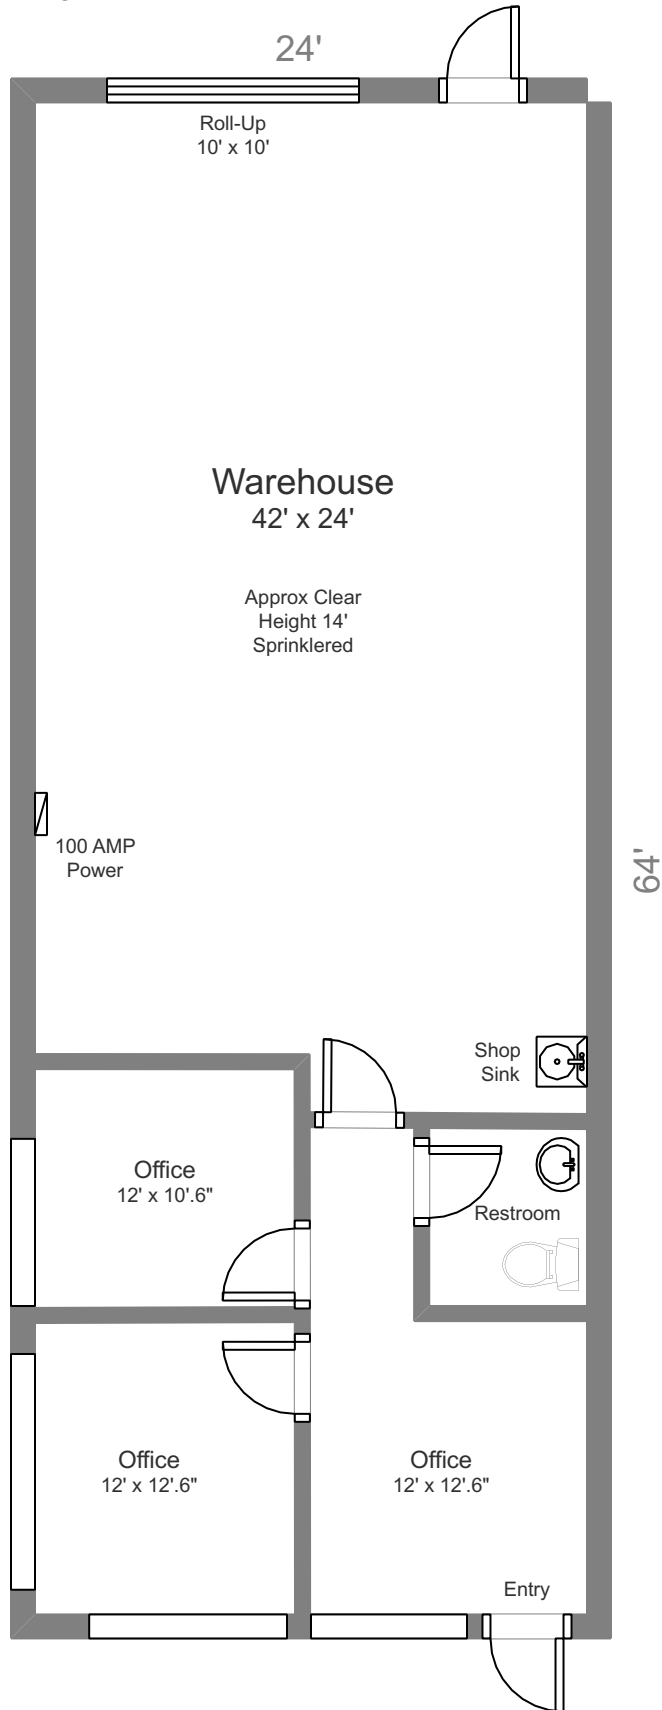

# American National Properties

1422 South Allec Street, Suite K  
Anaheim, CA 92805  
(714) 999-1440

1,536 SF Total

Warehouse Approx  
1,000 SF

Office Approx 536 SF