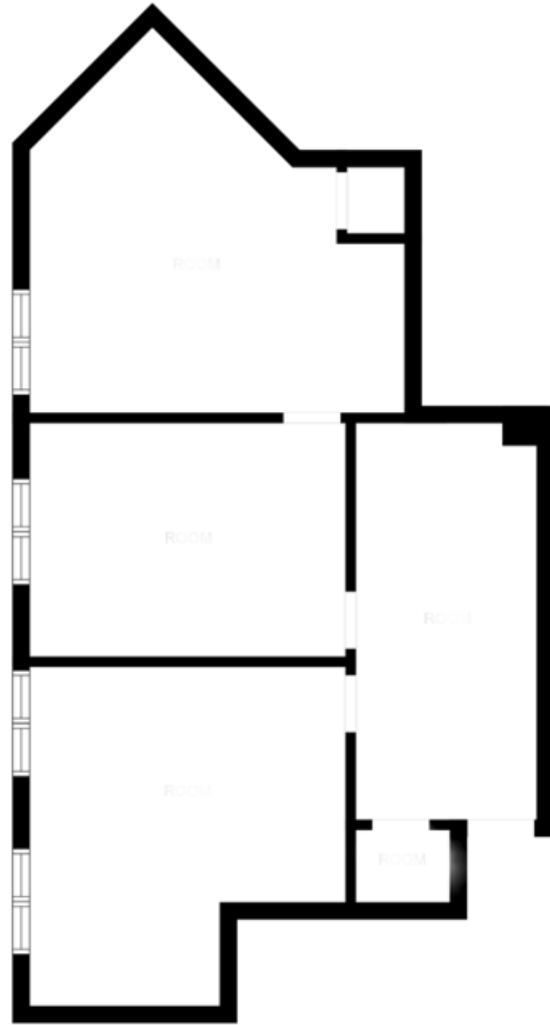

SUITE 206 | 1,254 SF

1275 Butterfield Rd \ Wheaton, IL

SPACE NOTES

- Build-Out Allowance Available
- Flexible Terms
- Great Location

JOHN MILLNER, CCIM
PRINCIPAL
630.480.6342
JMillner@VersaRES.com

TOBY GARDNER
VICE PRESIDENT
630.480.6017
TGardner@VersaRES.com