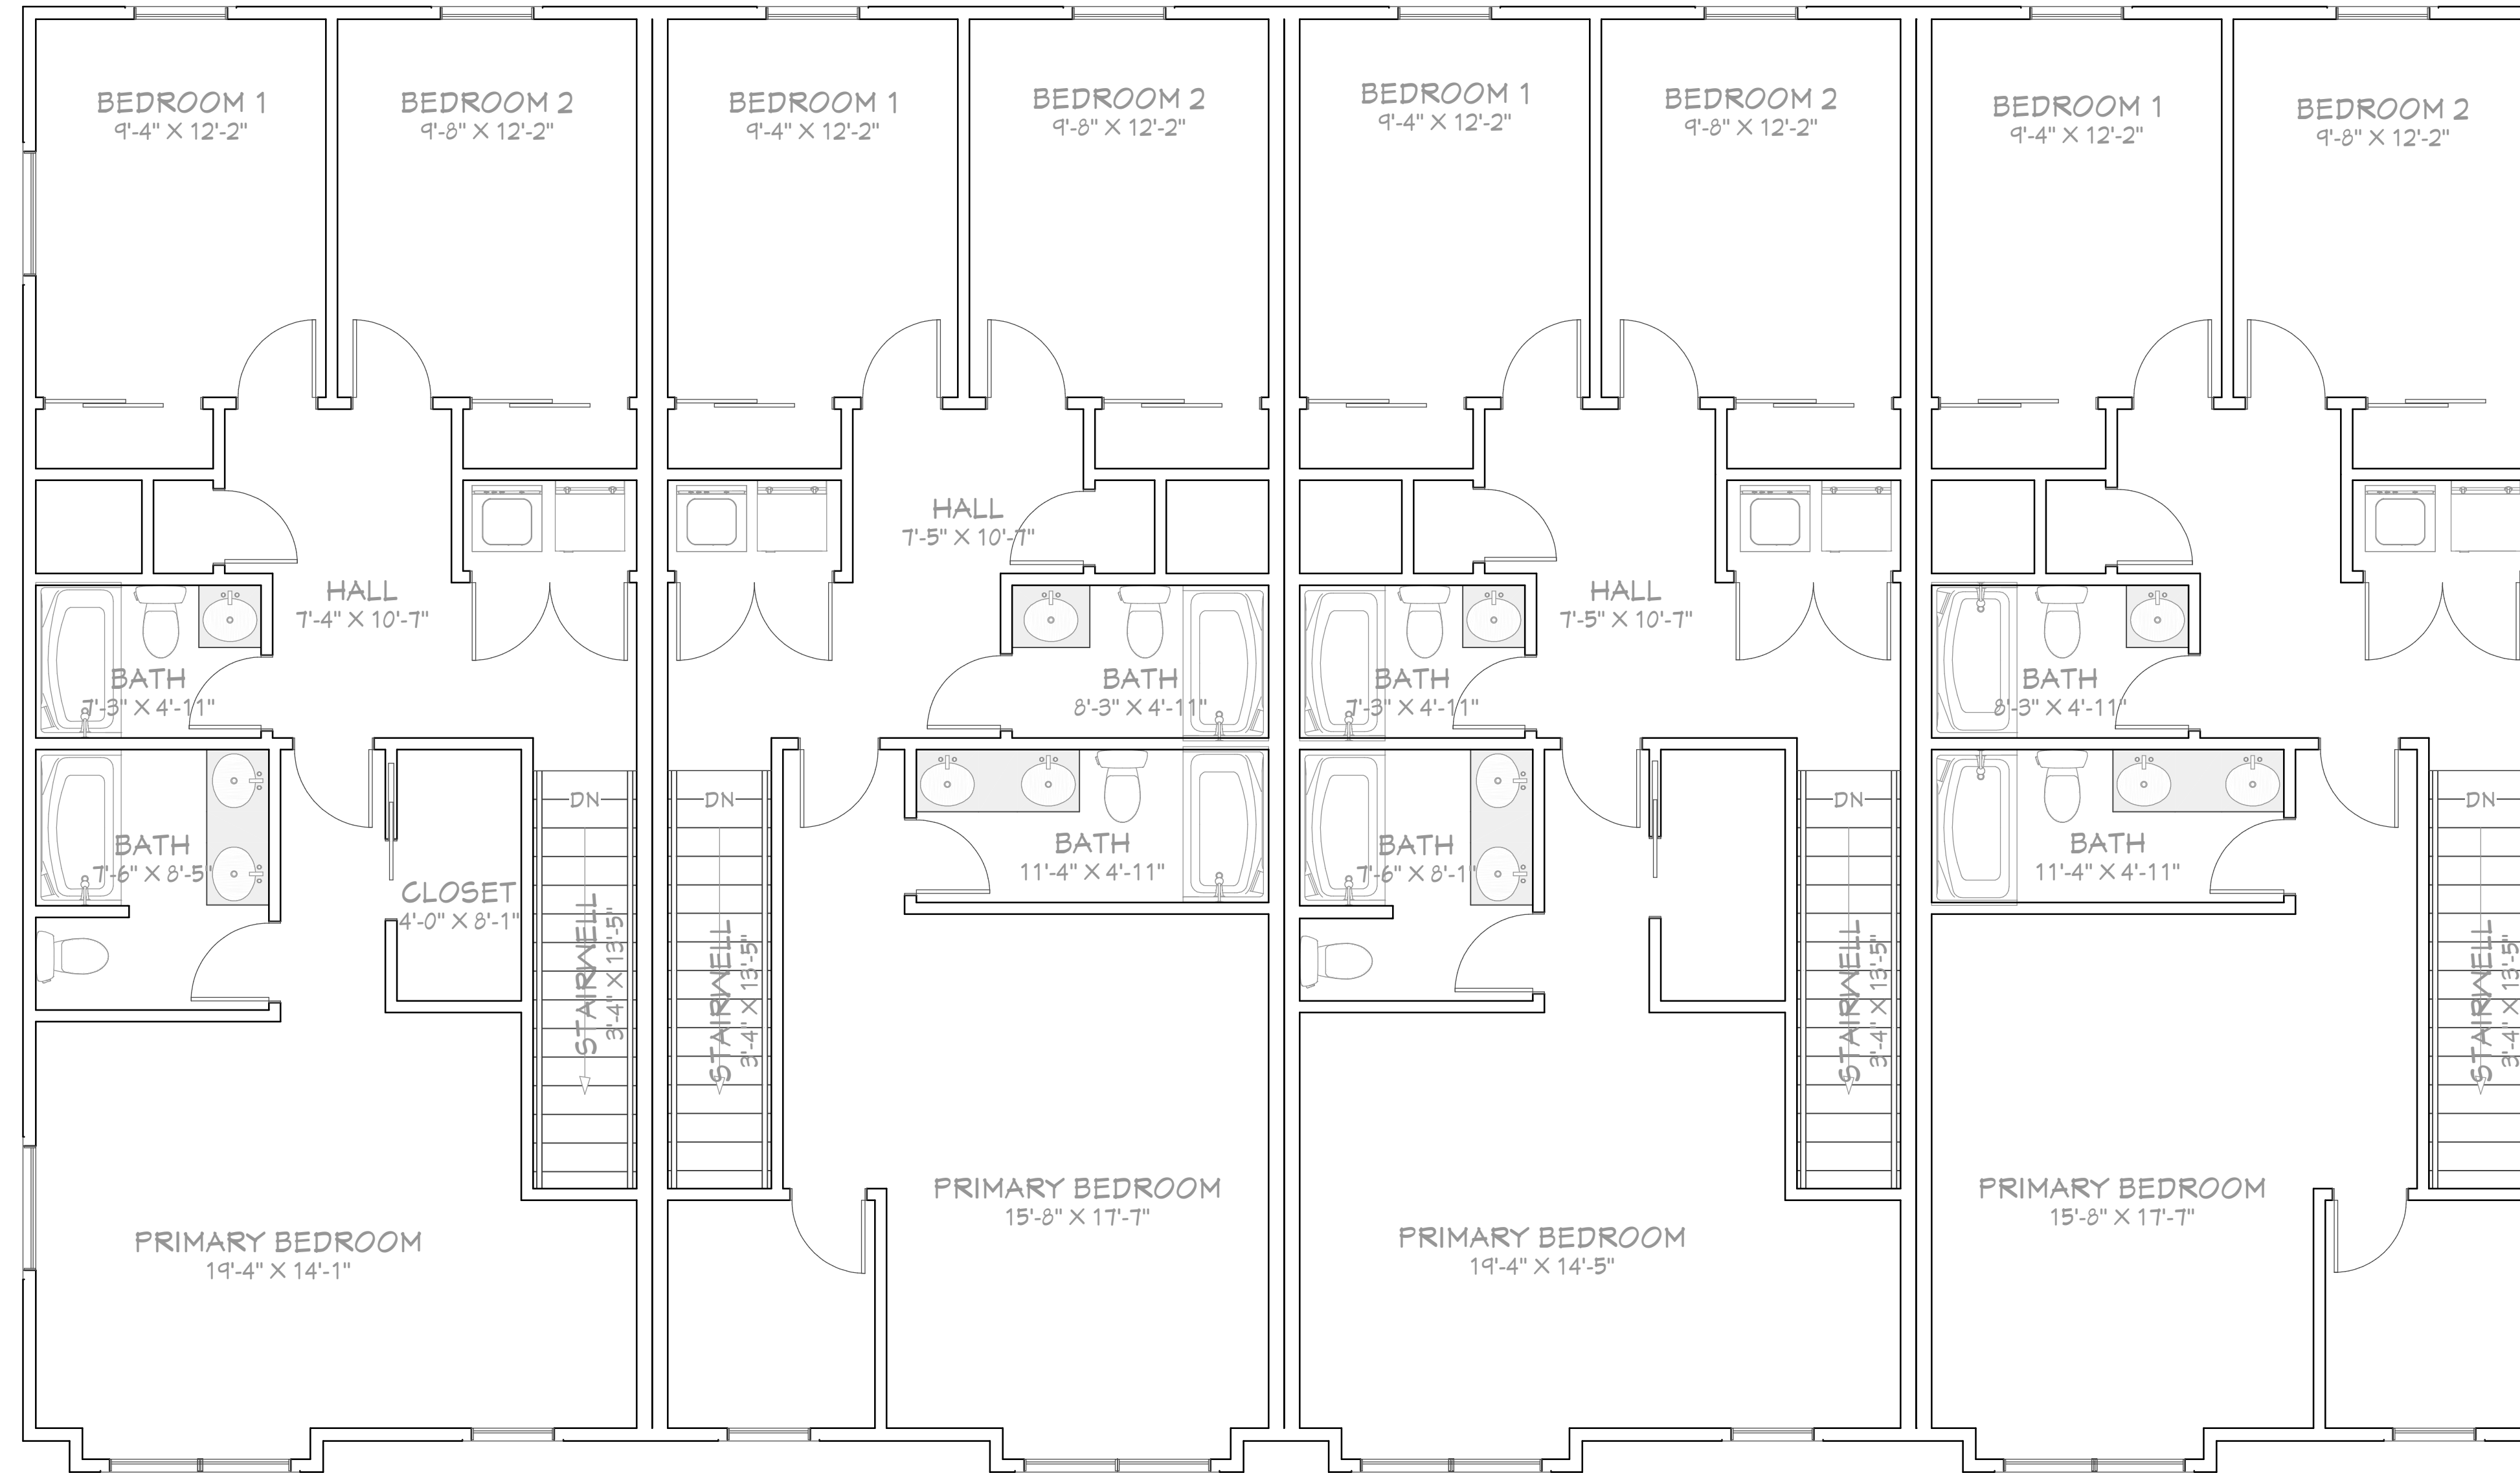

REVISION TABLE	
NUMBER	DESCRIPTION

Floor Plan View Shell

WESTVIEW VILLAGE  
LOTS 3-6

DATE:

2/4/2025

SCALE:

SHEET:

14

Floor Plan View Shell

REVISION TABLE	
NUMBER	DESCRIPTION

WESTVIEW VILLAGE  
LOTS 3-6

DATE:

2/4/2025

SCALE:

SHEET:

15