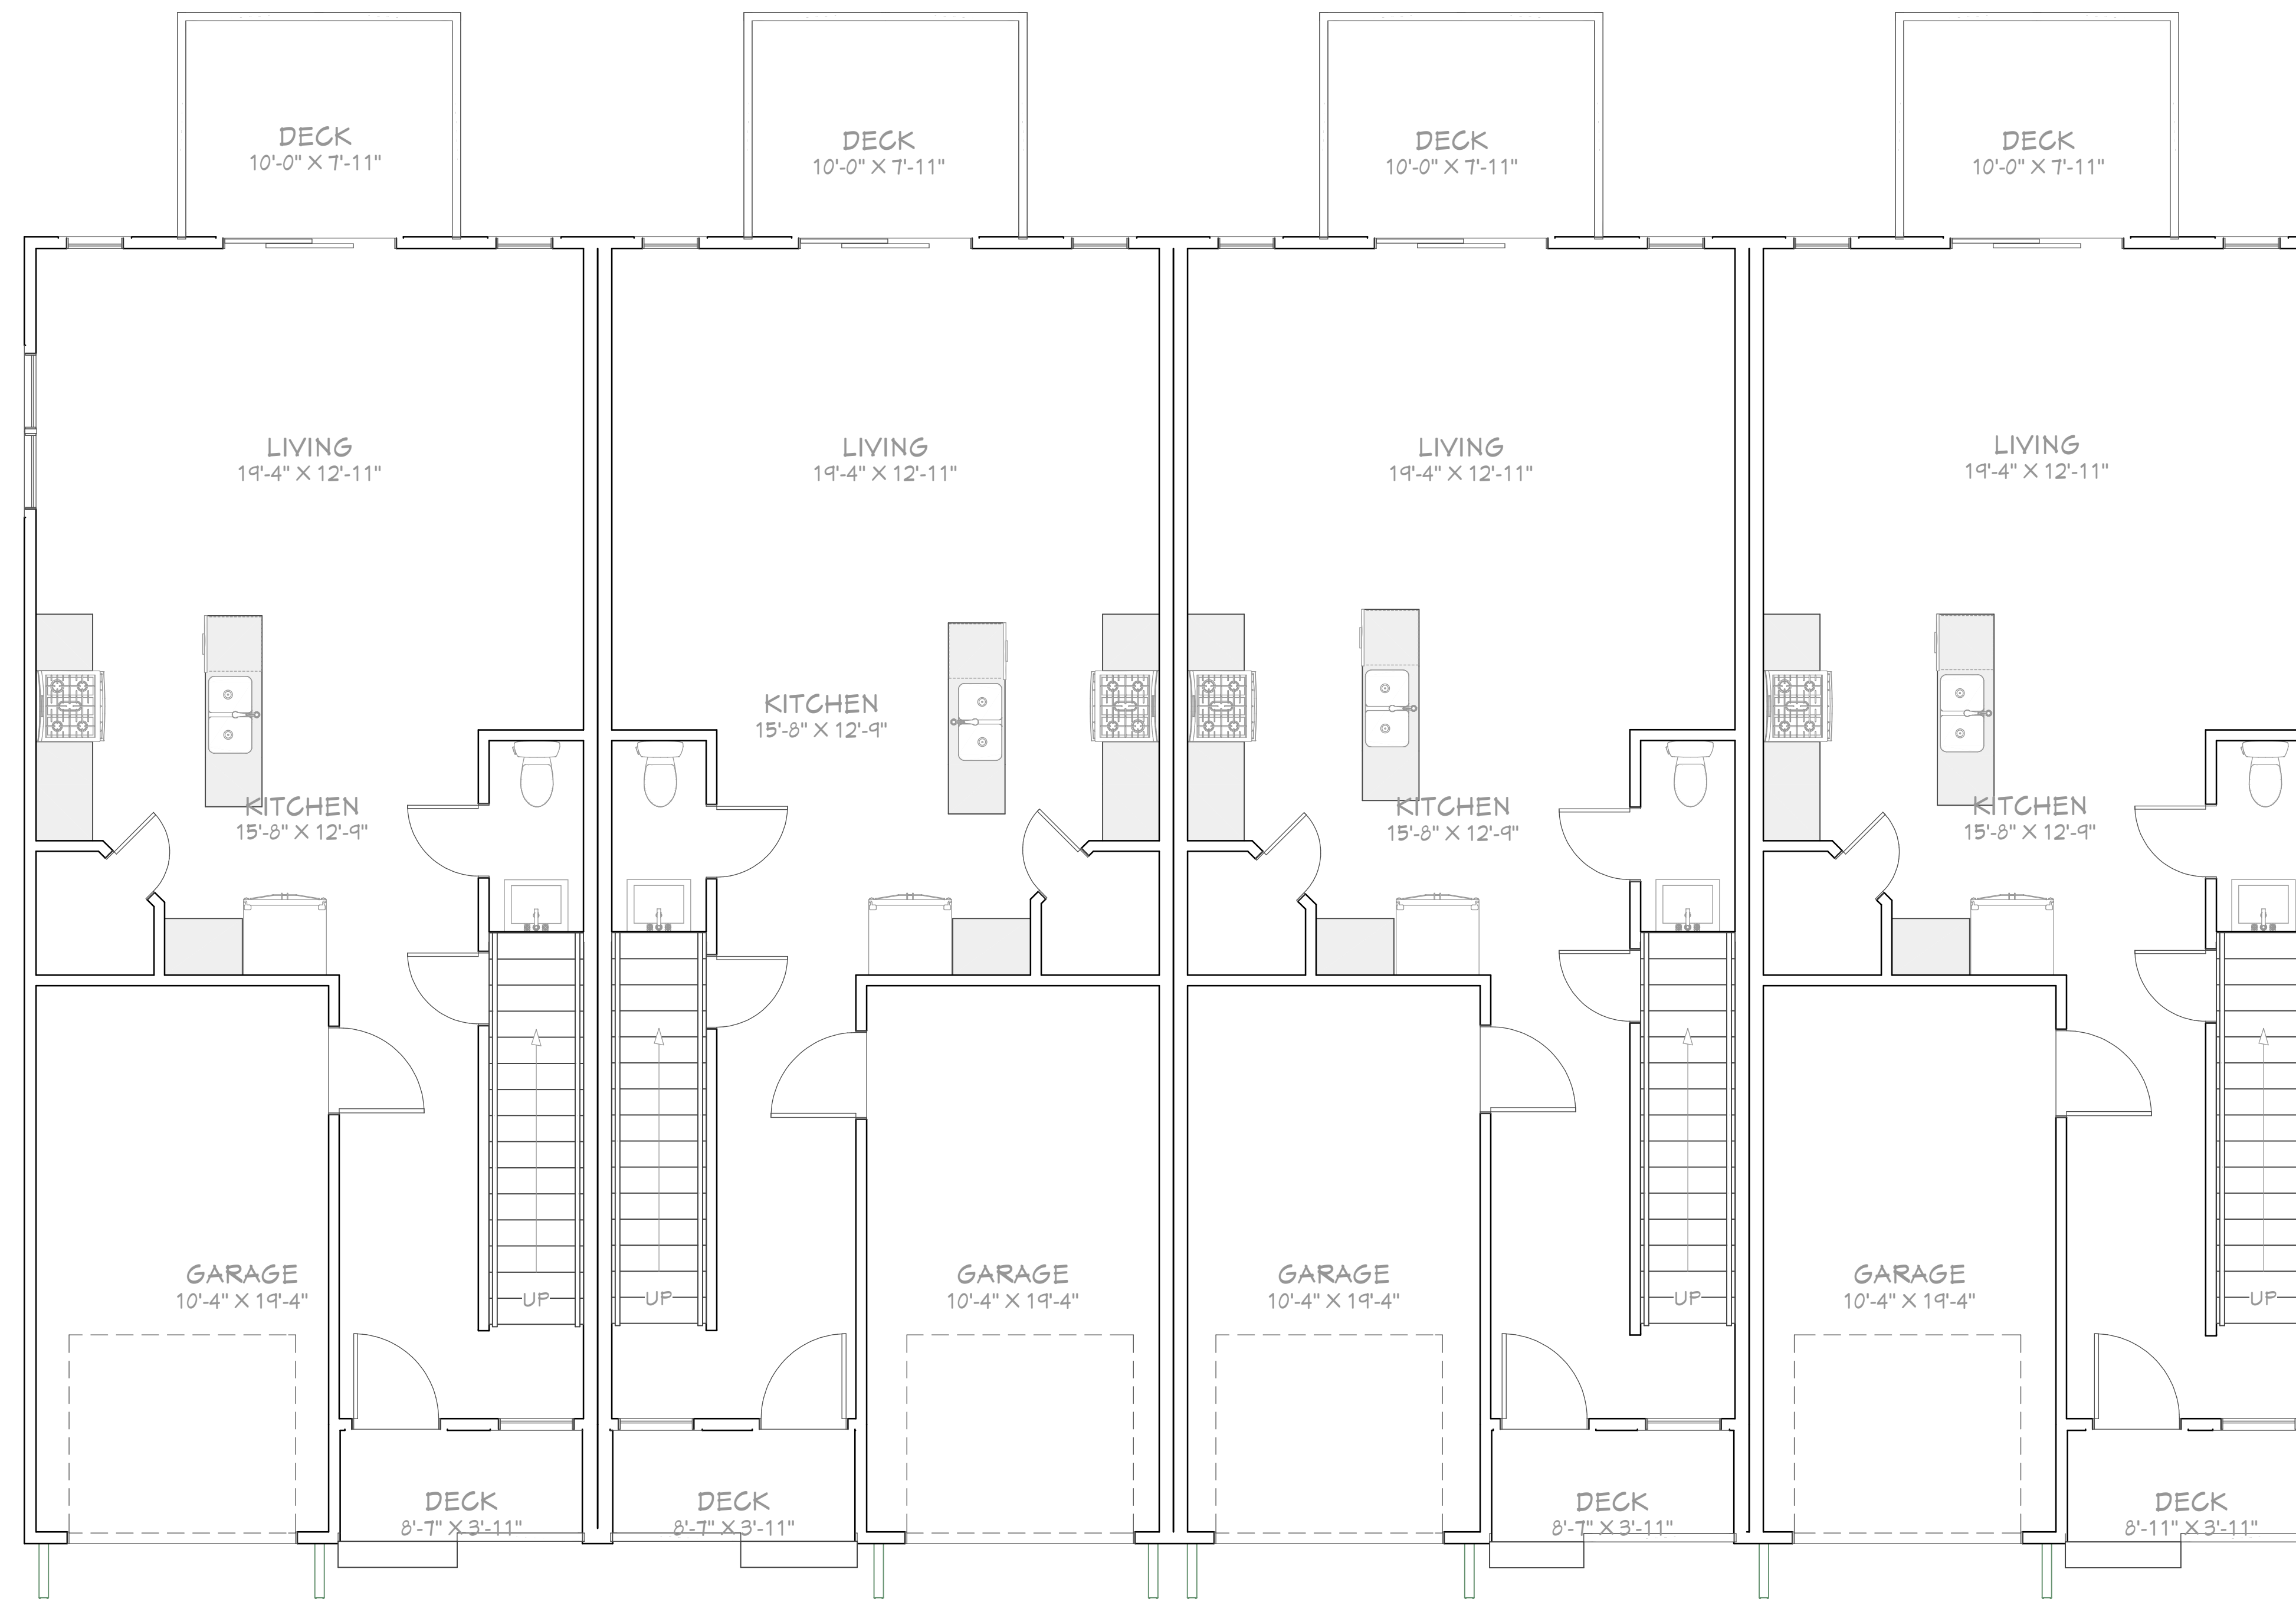

REVISION TABLE	
NUMBER	DESCRIPTION

Floor Plan View Shell

WESTVIEW VILLAGE  
LOTS 3-6

DATE:

2/4/2025

SCALE:

SHEET:

14

Floor Plan View Shell

REVISION TABLE	
NUMBER	DESCRIPTION

WESTVIEW VILLAGE  
LOTS 3-6

DATE:

2/4/2025

SCALE:

SHEET:

15