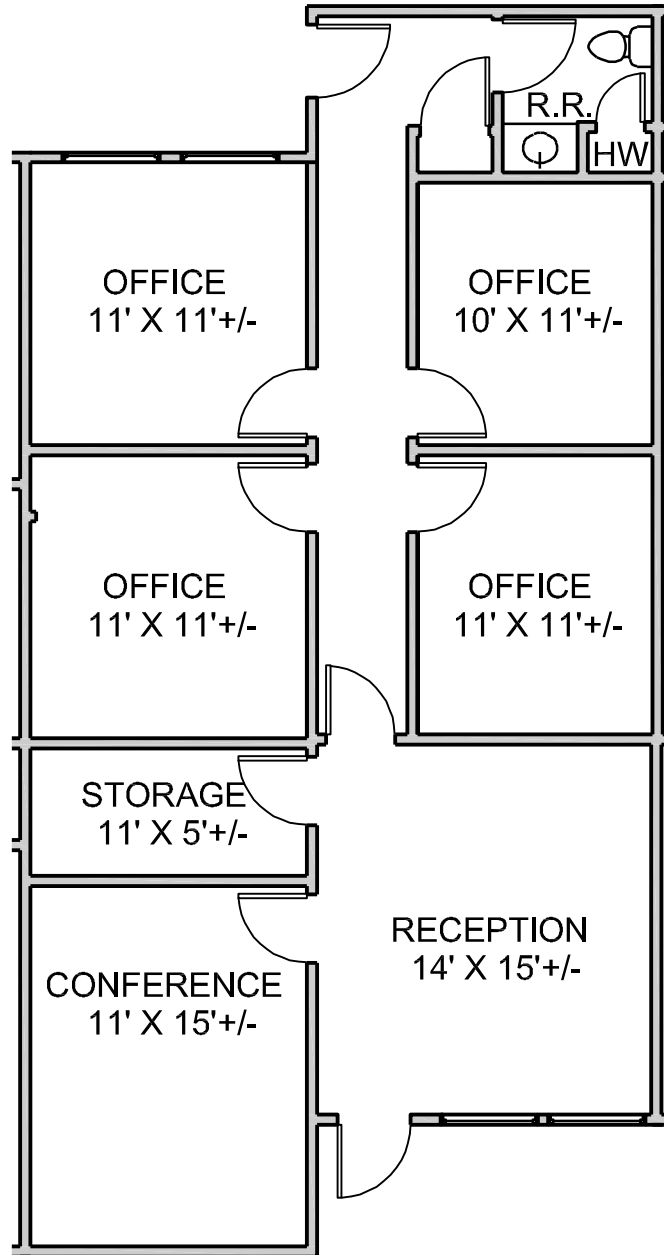

PIONEER PLAZA

1148 W. Pioneer Parkway, Arlington, Texas

SUITE 1148 C
1,200 RSF

Scale: 1/8"=1'-0"

All dimensions and square footages are approximate.

October 5, 2021

Leasing Contact: GRANT GOMEZ 214-734-4725 grant@txreproperties.com
JUSTIN SMITH 214-207-7173 jsmith@txreproperties.com