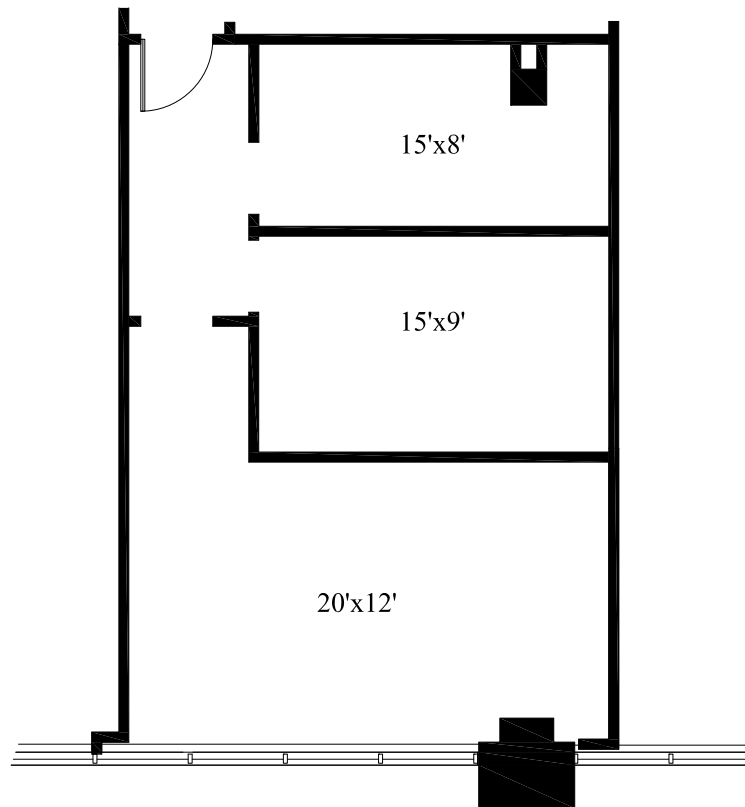

TWIN CENTRAL OFFICE BUILDING

1401 N. Central, Richardson, Texas

SUITE 135
716 RSF

1ST FLOOR

Scale: 1/8"=1'-0"

All dimensions and square footages are approximate.

June 7, 2017