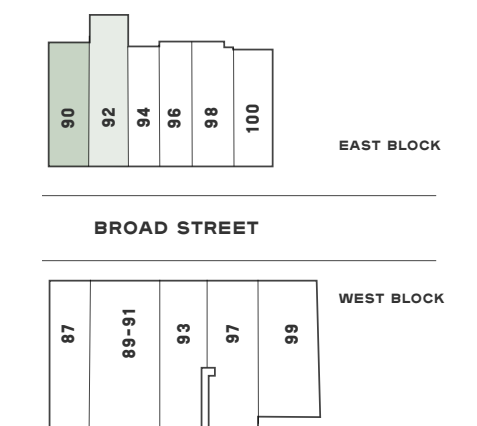

STREET LEVEL

SECOND FLOOR

90 BROAD STREET

35 SEATS - LEVEL 1

58 SEATS - LEVEL 2

93 TOTAL SEATS

90 BROAD STREET

KEY PLAN

SOUTH  
DOWNTOWN  
ATLANTA

KEY PLAN