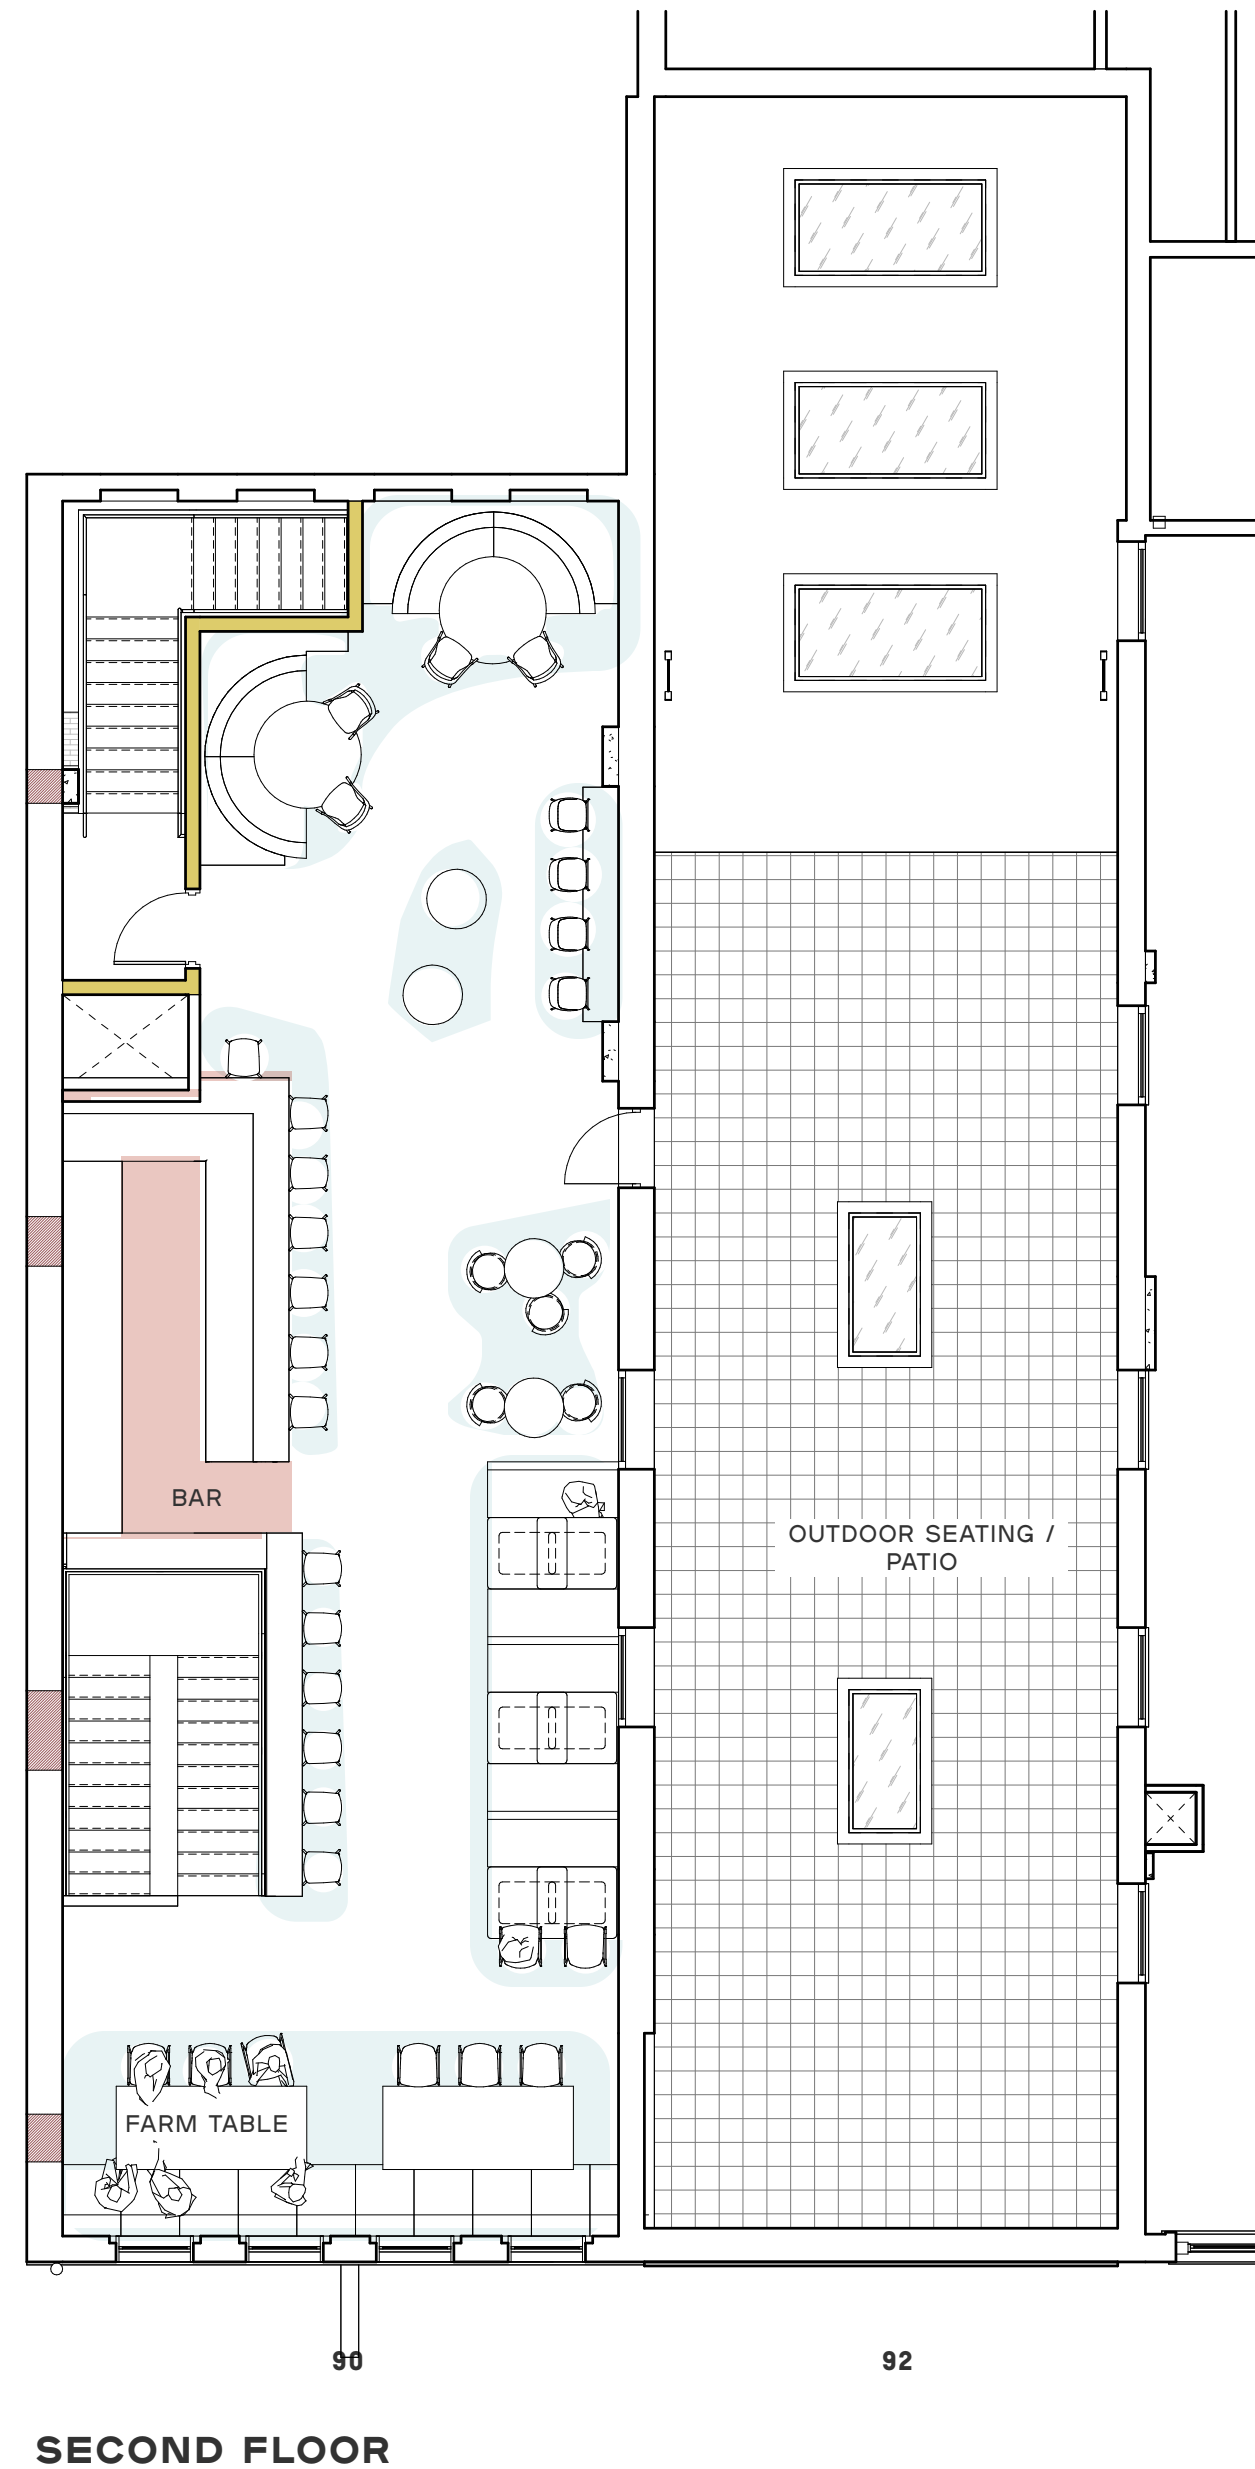

STREET LEVEL

SECOND FLOOR

90 BROAD STREET

35 SEATS - LEVEL 1

58 SEATS - LEVEL 2

93 TOTAL SEATS

90 BROAD STREET

KEY PLAN

SOUTH  
DOWNTOWN  
ATLANTA

KEY PLAN