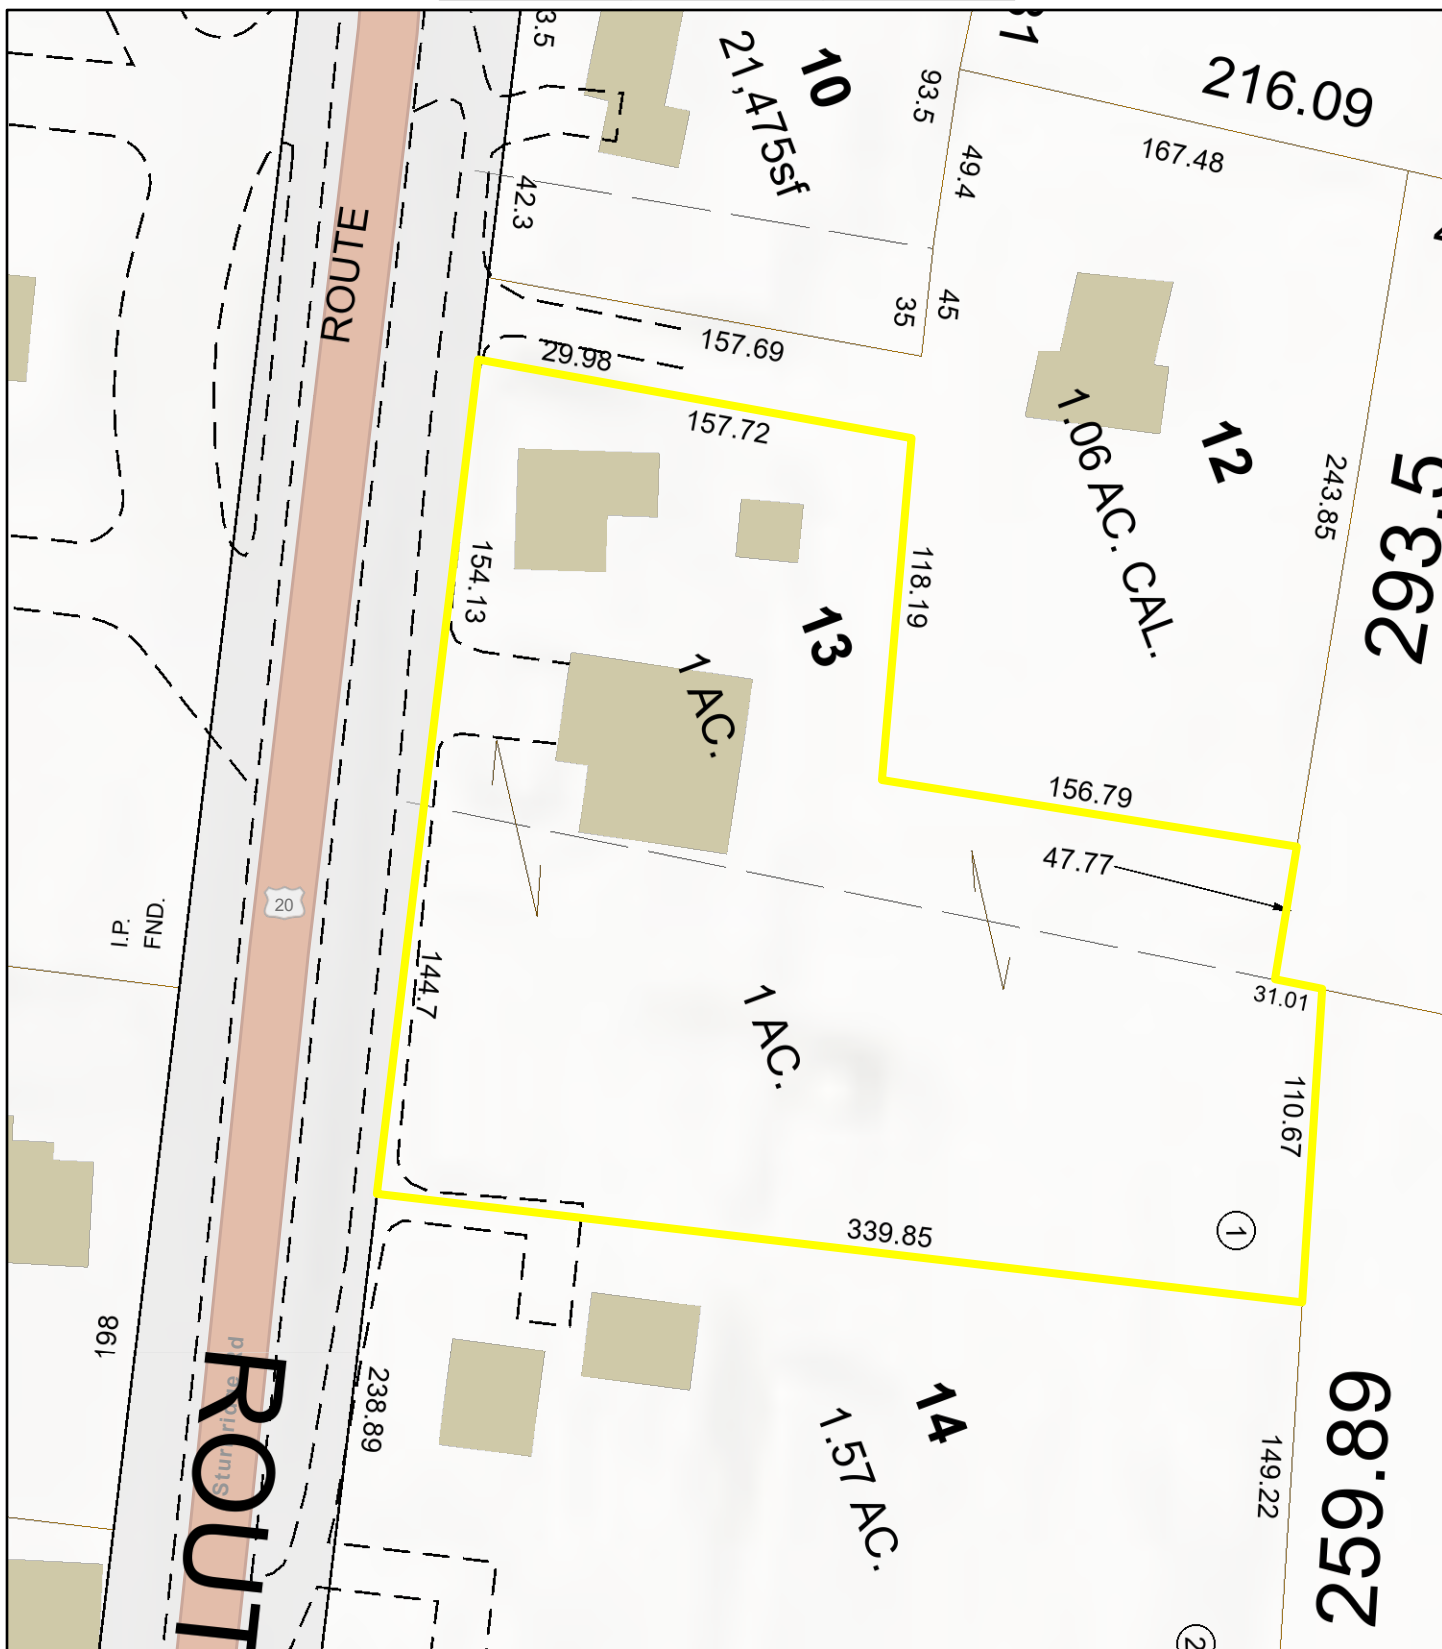

# 21 Sturbridge Rd

Town of Brimfield, MA

1 inch = 70 Feet

www.cai-tech.com

October 6, 2025

Data shown on this map is provided for planning and informational purposes only. The municipality and CAI Technologies are not responsible for any use for other purposes or misuse or misrepresentation of this map.