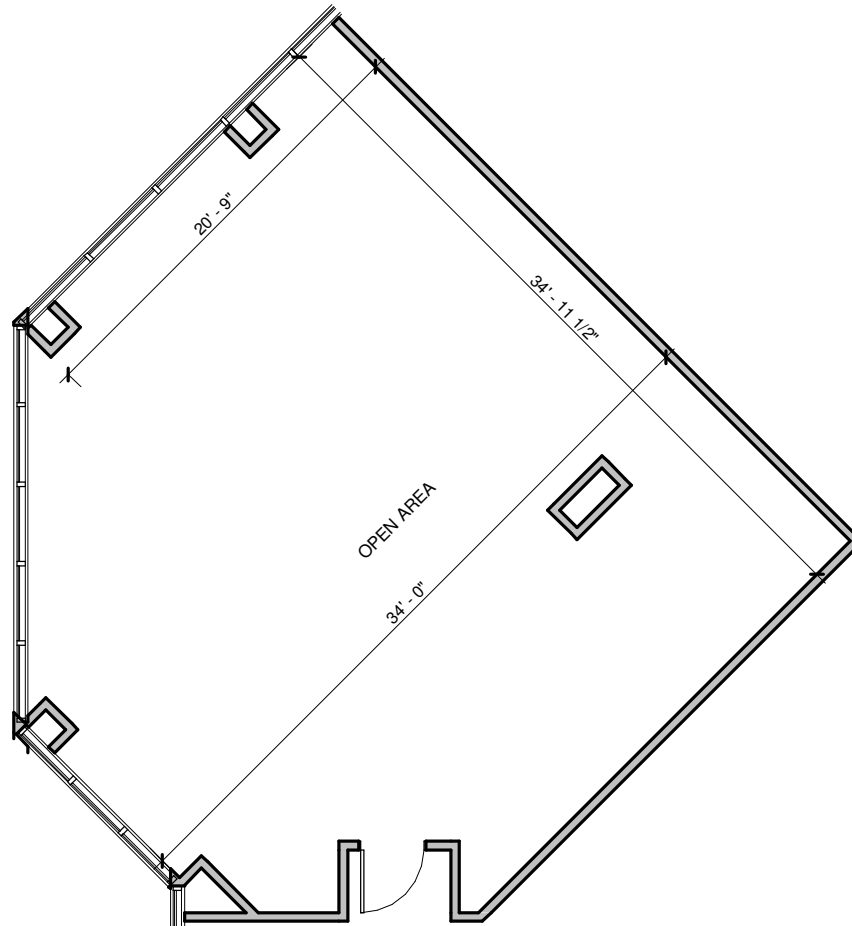

LBJ CENTER

9451 LBJ Freeway - Dallas, TX

KEY PLAN

SUITE 209
~968 RSF

FOR LEASING INFORMATION:

info@hamiltoncommercialtx.com

214-702-8499

All dimensions and square footages are approximate.

Scale: N.T.S.