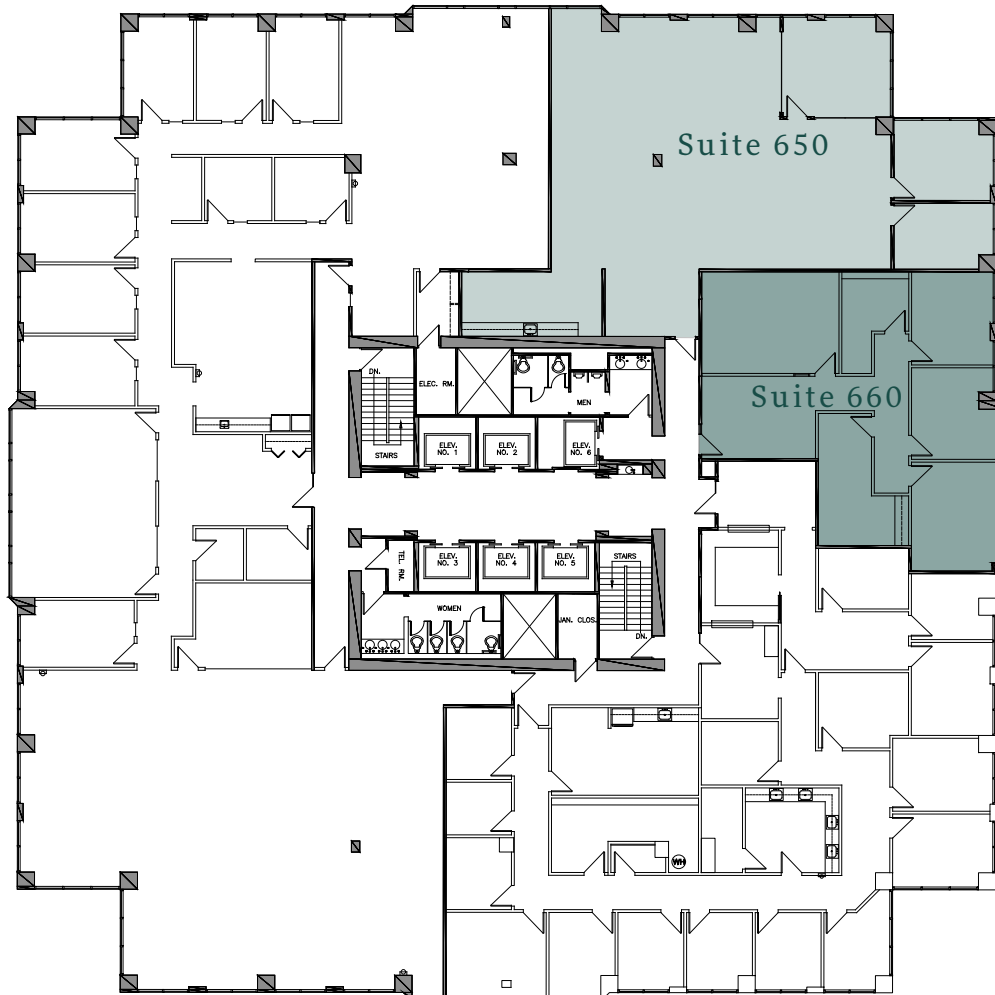

Lighton Tower

7500 College Blvd., Overland Park, KS 66210
241,150 RSF building | 14 floors

3,108 RSF Suite 650
1,820 RSF Suite 660
4,928 RSF Contiguous

Patrick Meraz, CCIM
+1 913 469 4622
patrick.meraz@jll.com