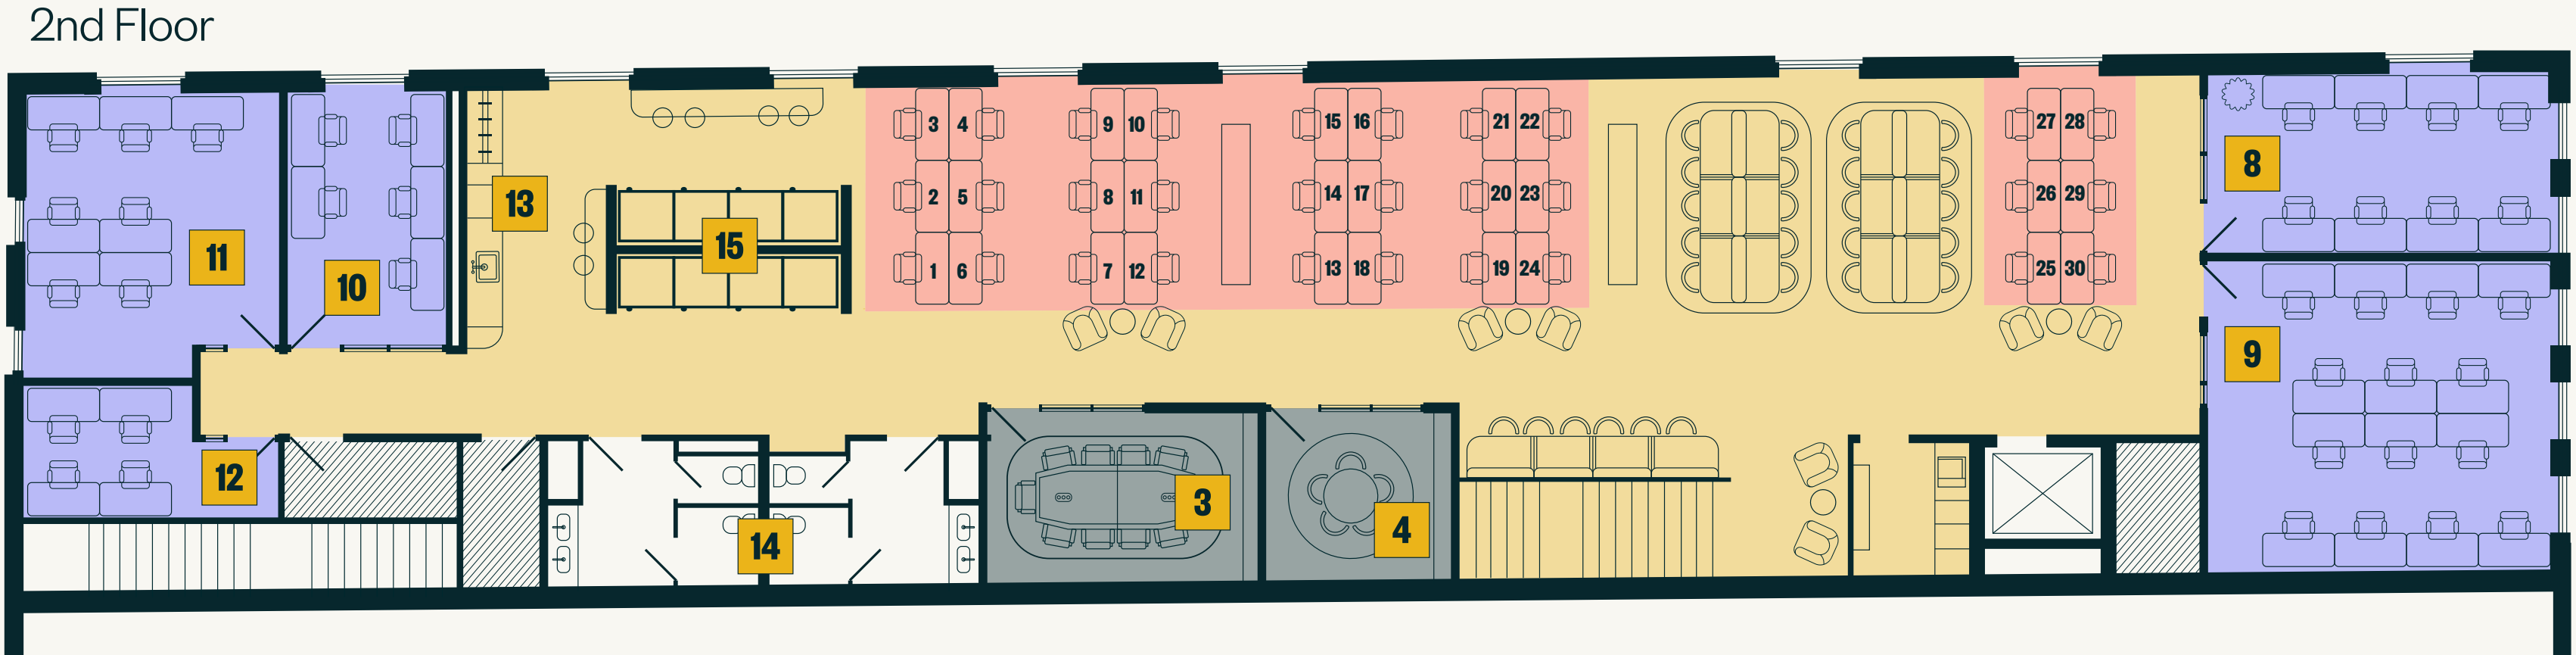

THE MALIN SAVANNAH

the malin[®]

The Malin is a workspace
where the most ambitious
go to work beautifully.

Where members are surrounded by thoughtful design,
not distraction. From our SoHo flagship and beyond, one
promise lives at the heart of every location: The Malin
offers beautiful spaces that enable your best work.

PRIVATE OFFICE

UPON INQUIRY

Office space options for teams. Includes 24/7 access.

Access to The Malin's network of bookable spaces, complimentary concierge services, and exclusive perks are included with every membership.

FLOORPLAN

- 1** Reception
- 2** Charlton Room
- 3** Jones Room
- 4** Gordon Room
- 5** Springfield Library
- 6** Zubly Office
- 7** Broughton Office
- 8** Turner Office
- 9** Alton Office
- 10** Yates Office
- 11** Harris Office
- 12** Barnard Office
- 13** Kitchen
- 14** Bathroom
- 15** Phone booths
- Communal Space
- Dedicated Desks
- Private Offices
- Meeting Rooms