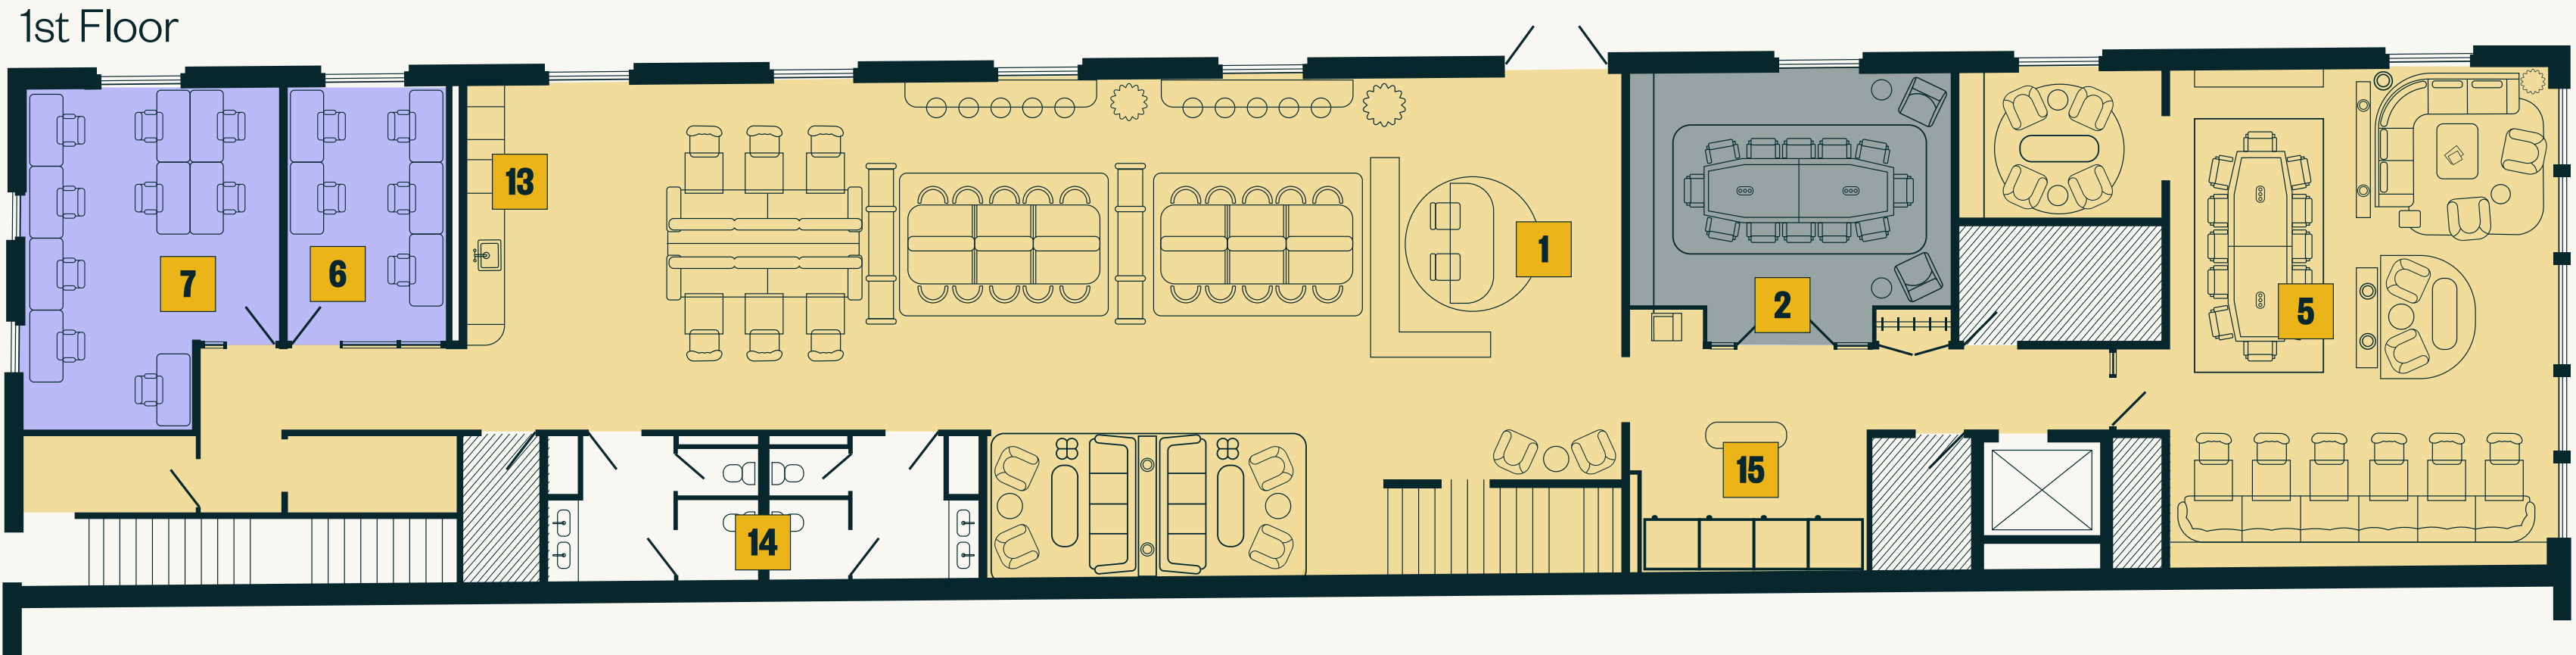

PRIVATE OFFICE

UPON INQUIRY

Office space options for teams. Includes 24/7 access.

Access to The Malin's network of bookable spaces, complimentary concierge services, and exclusive perks are included with every membership.

FLOORPLAN

- 1** Reception
- 2** Charlton Room
- 3** Jones Room
- 4** Gordon Room
- 5** Springfield Library
- 6** Zubly Office
- 7** Broughton Office
- 8** Turner Office
- 9** Alton Office
- 10** Yates Office
- 11** Harris Office
- 12** Barnard Office
- 13** Kitchen
- 14** Bathroom
- 15** Phone booths
- Communal Space
- Dedicated Desks
- Private Offices
- Meeting Rooms