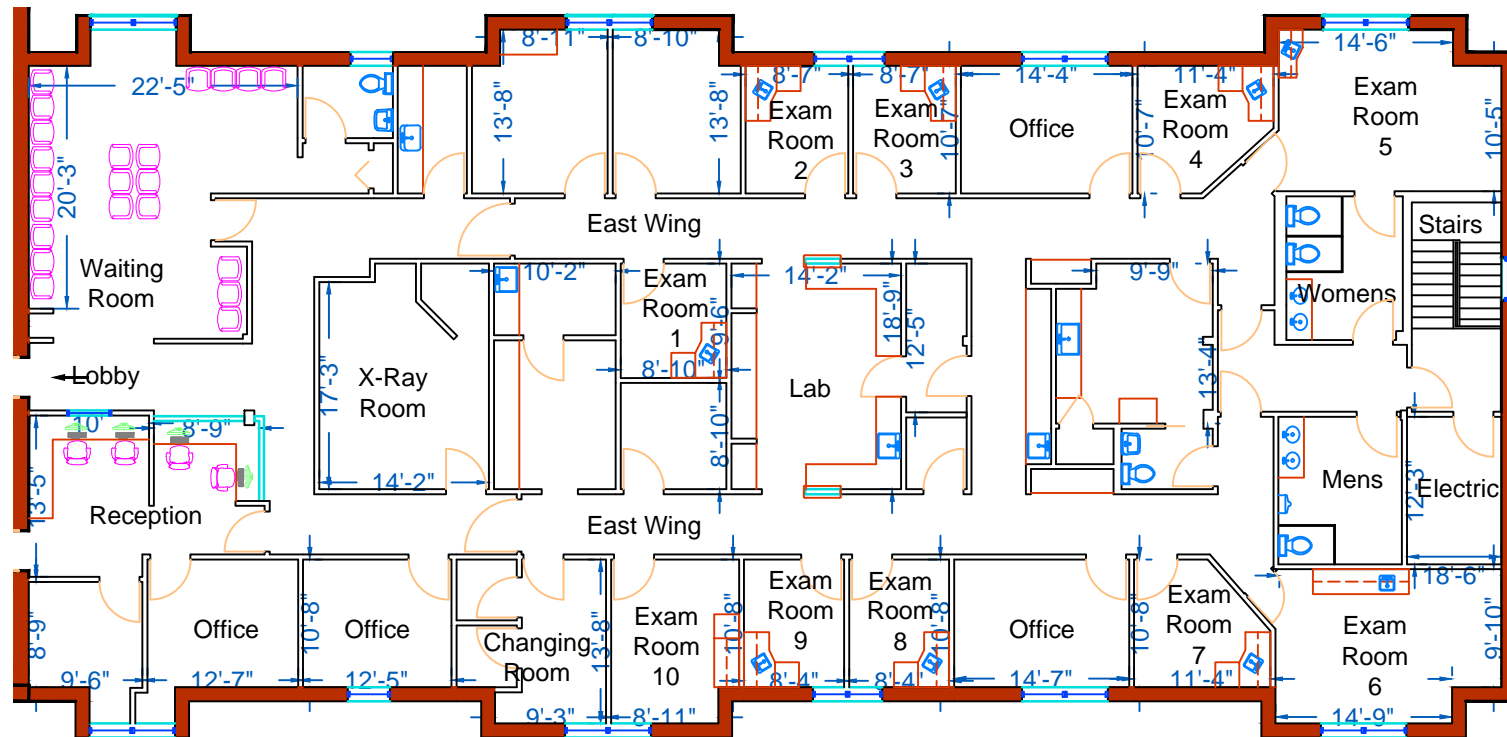

# 825 E Golf Rd, Arlington Heights

825 E Golf Rd,  
7,874 Rentable Square Feet

Scale: 3/32" = 1'-0"

PO Box 1189  
Palatine, IL 60078

**MOATS**  
OFFICE PROPERTIES

Office: 847-359-2121  
Ryan: 847-363-9700