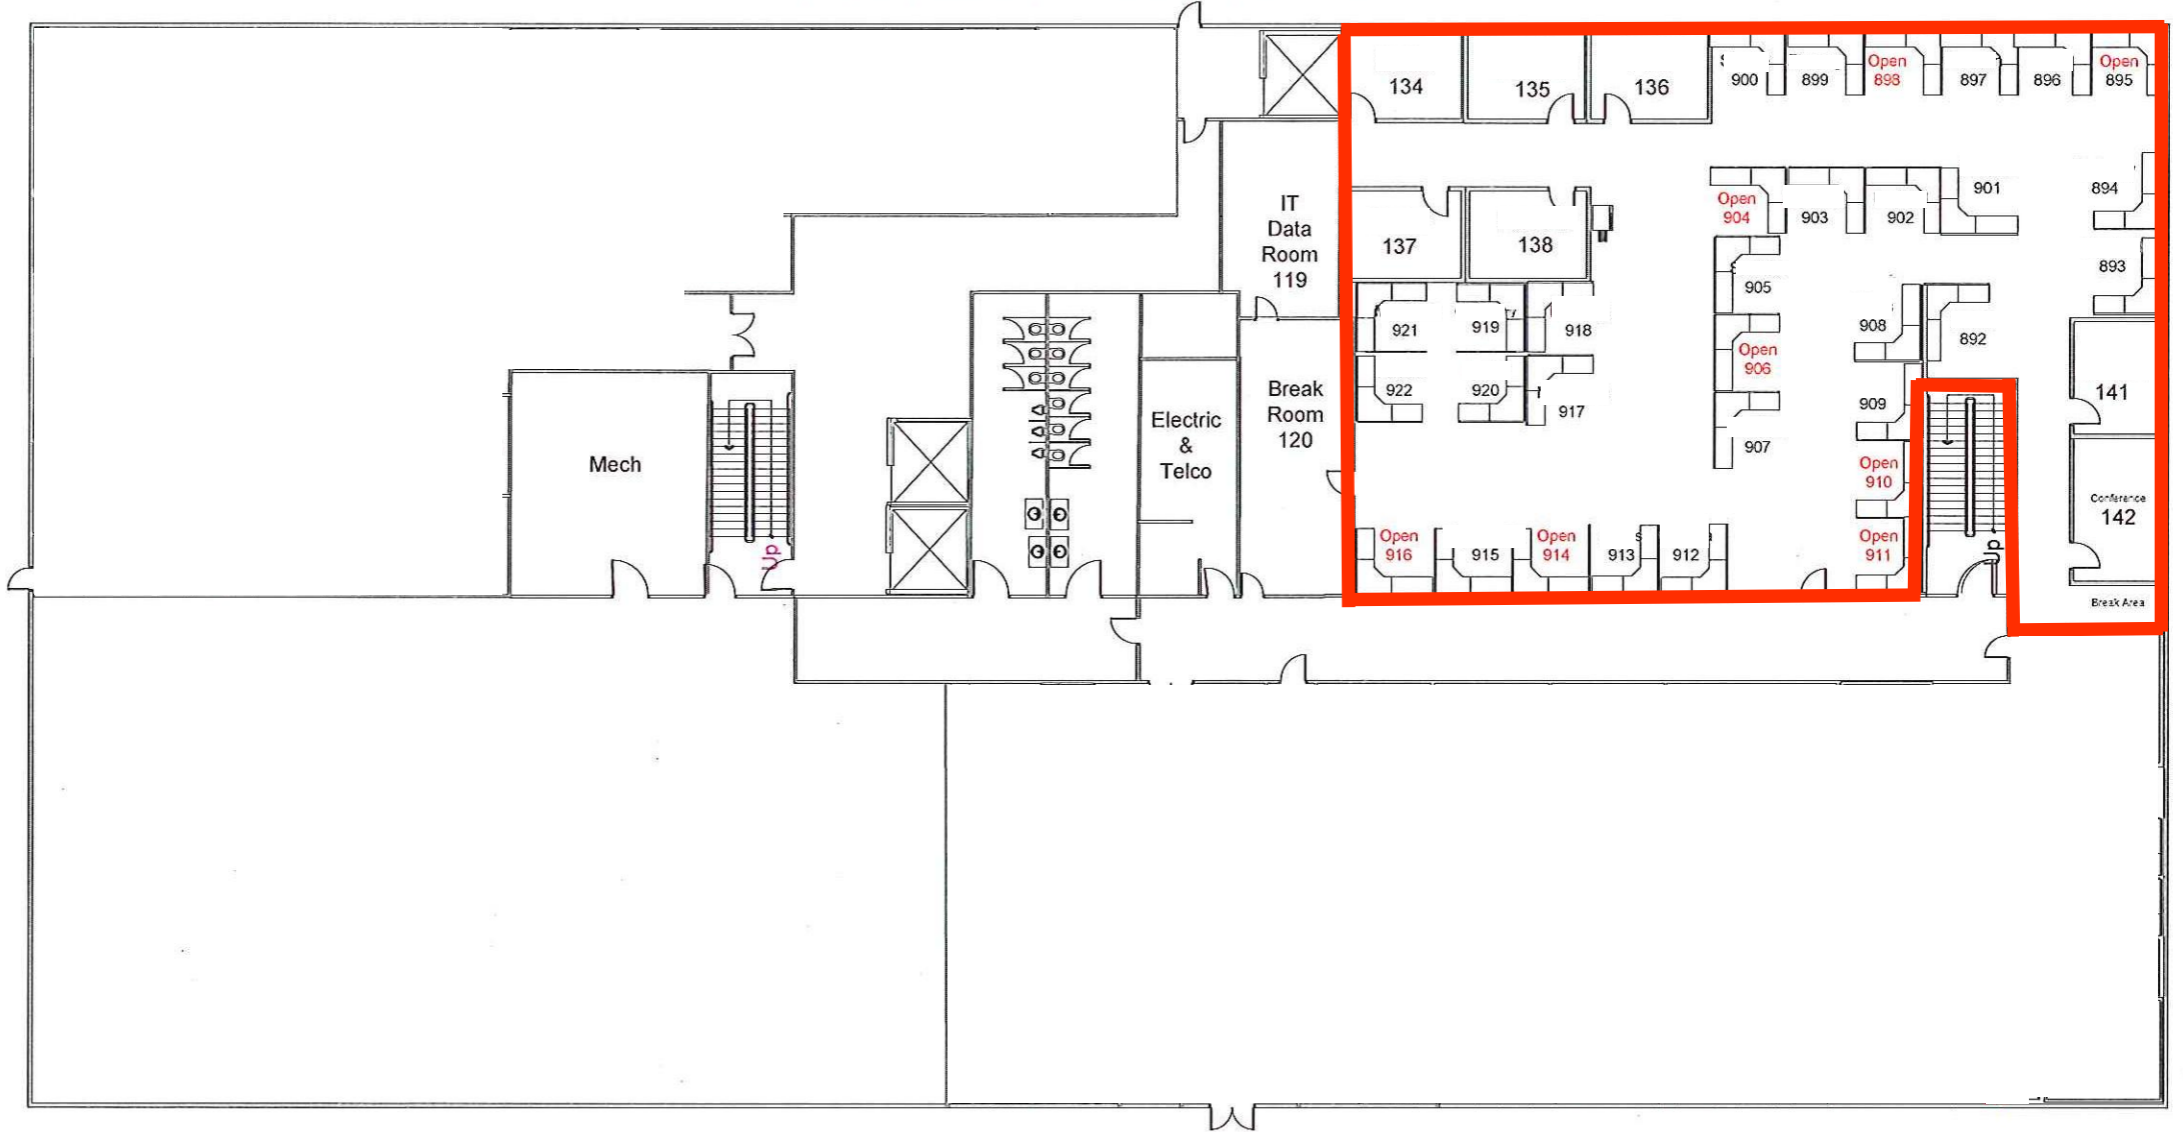

Brookview Town Centre

Garden Level Office Layout

iel

Facility Outside Dimensions - 245' x 125'

Not to scale

Furniture only provides a representation for network design purposes