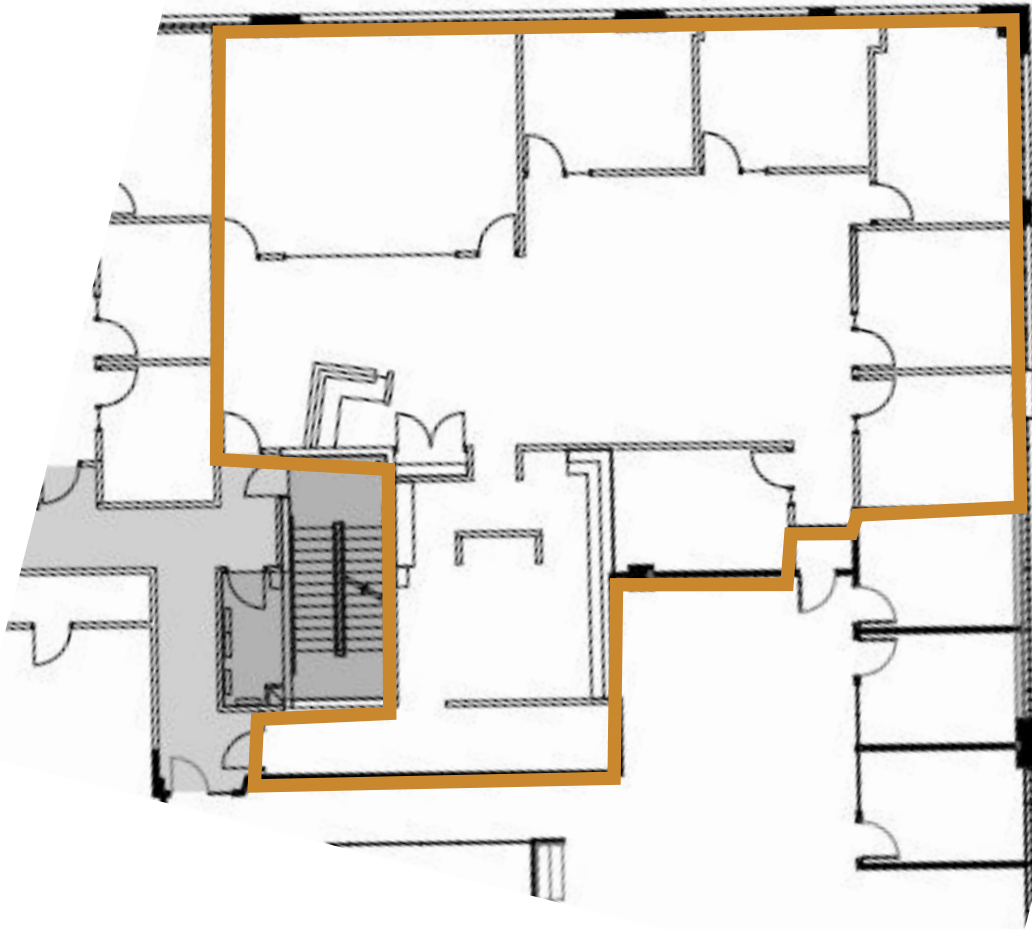

Suite 220

ELDORADO RIDGE 1

3,456 RSF

11001 WEST 120TH AVENUE, BROOMFIELD CO 80021

PETER THOMAS
pthomas@lpc.com
303.324.0677

ANDREW PIEPGRAS
apiepgras@lpc.com
303.882.6591

Lincoln

Owner: Athena Partners, LLC
Management: