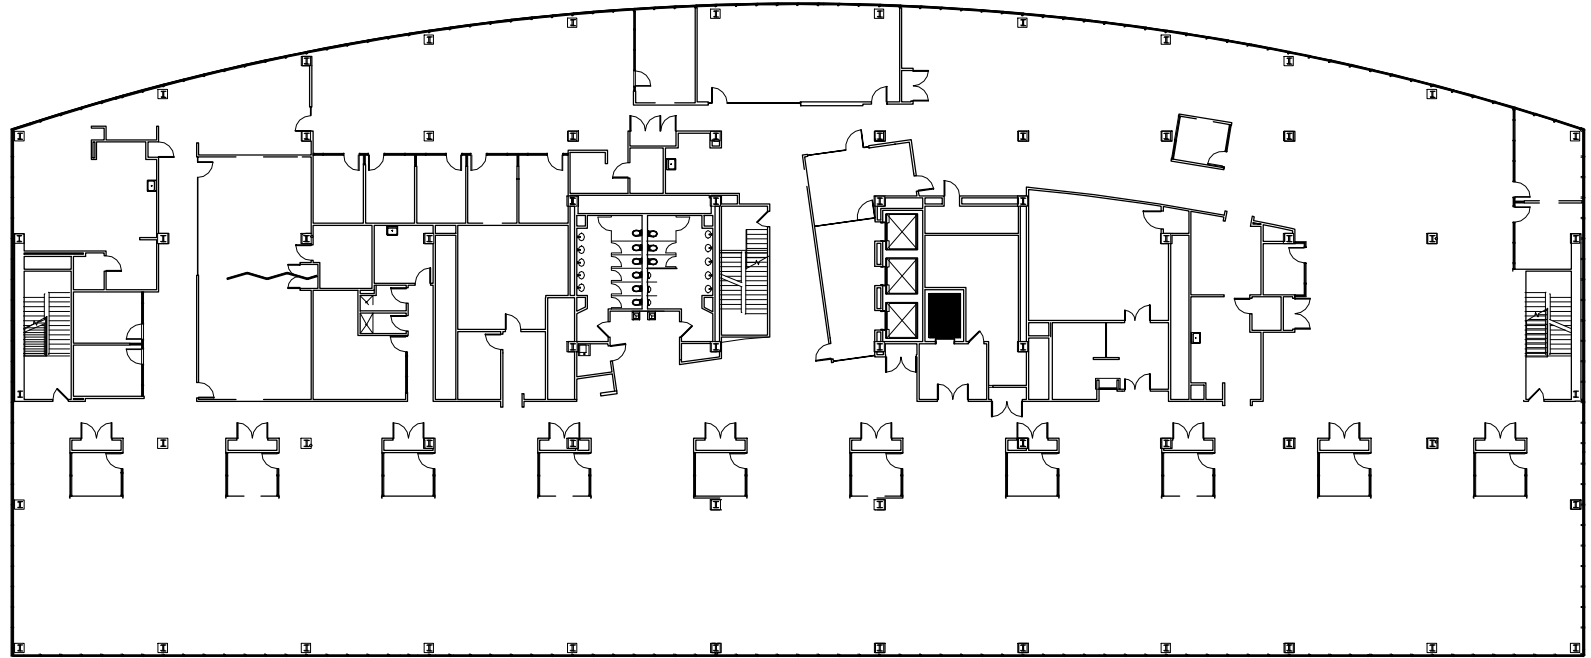

LAKEFRONT

AT KEYSTONE

Suite 400
AVAILABLE
37,620 RSF

LEASED BY:

Overall Floor Plan
Lakefront 4 - Fourth Floor
9229 Delegates Row
Indianapolis, IN 46240

**Available for
Lease**

17 March 2022
NOT TO SCALE

COPYRIGHT 2021