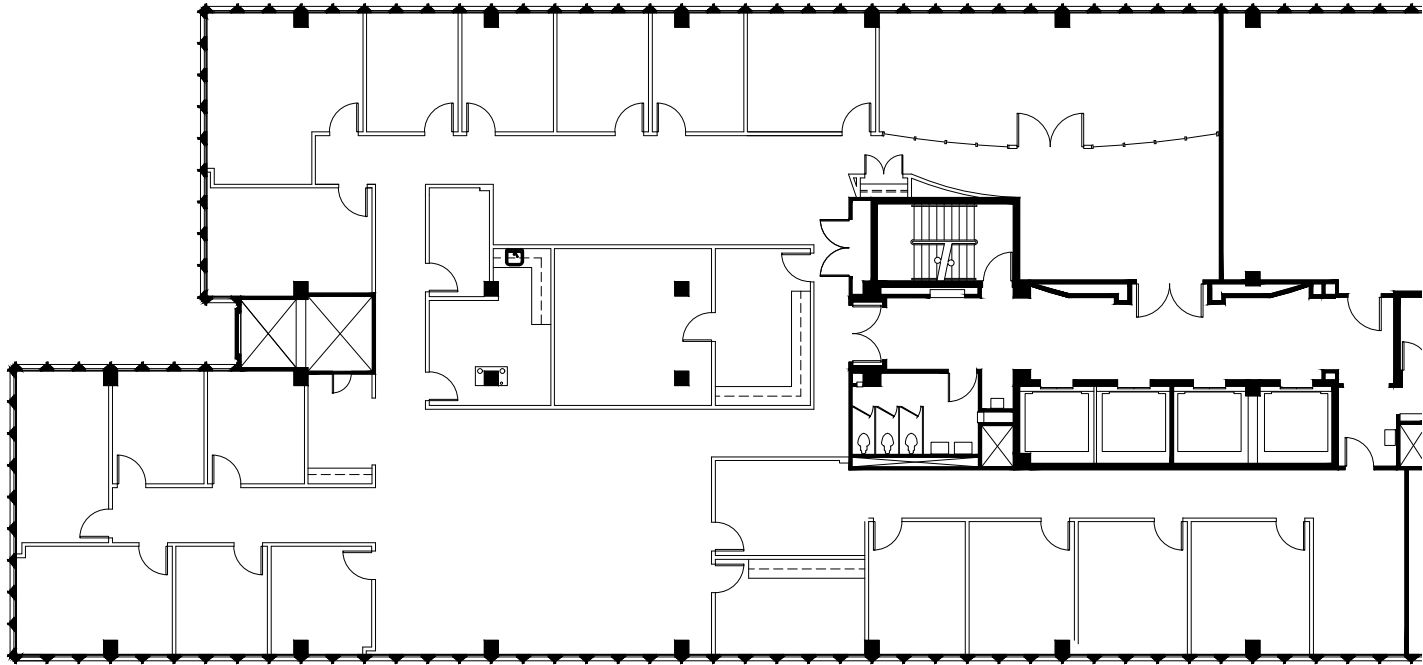

Key Plan

North

PEACHTREE CENTER

TRANSWESTERN

NELSON Tower 235 • Suite 2100 • 8,200 RSF

As Built