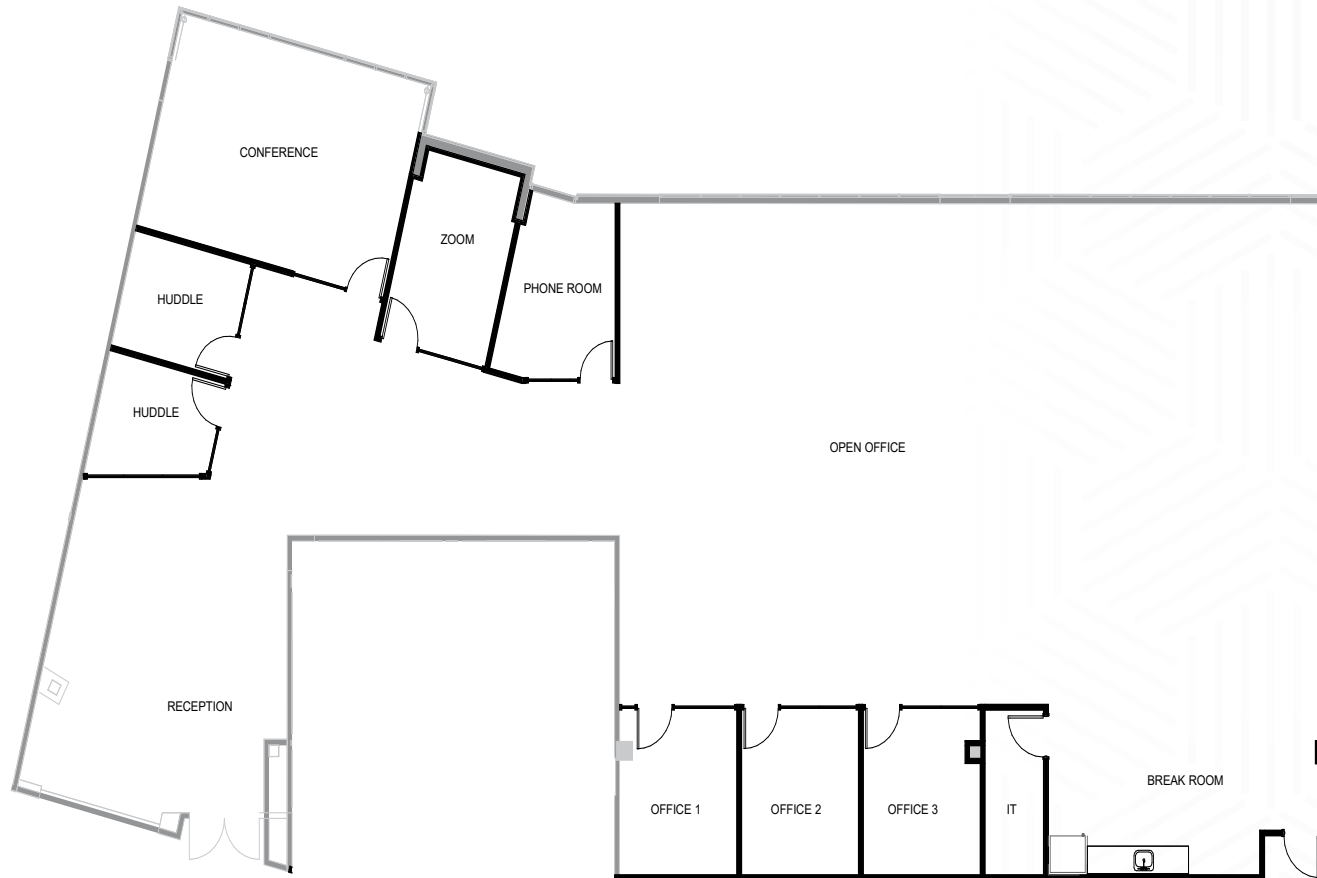

# the reserve

AT PAPAGO PARK CENTER

**SUITE 216**

±5,696 SF AVAILABLE

- RECEPTION
- 2 HUDDLE ROOMS
- 1 CONFERENCE ROOM
- 1 ZOOM ROOM
- 1 PHONE ROOM
- 3 PRIVATE OFFICES
- IT ROOM
- BREAK ROOM
- OPEN OFFICE