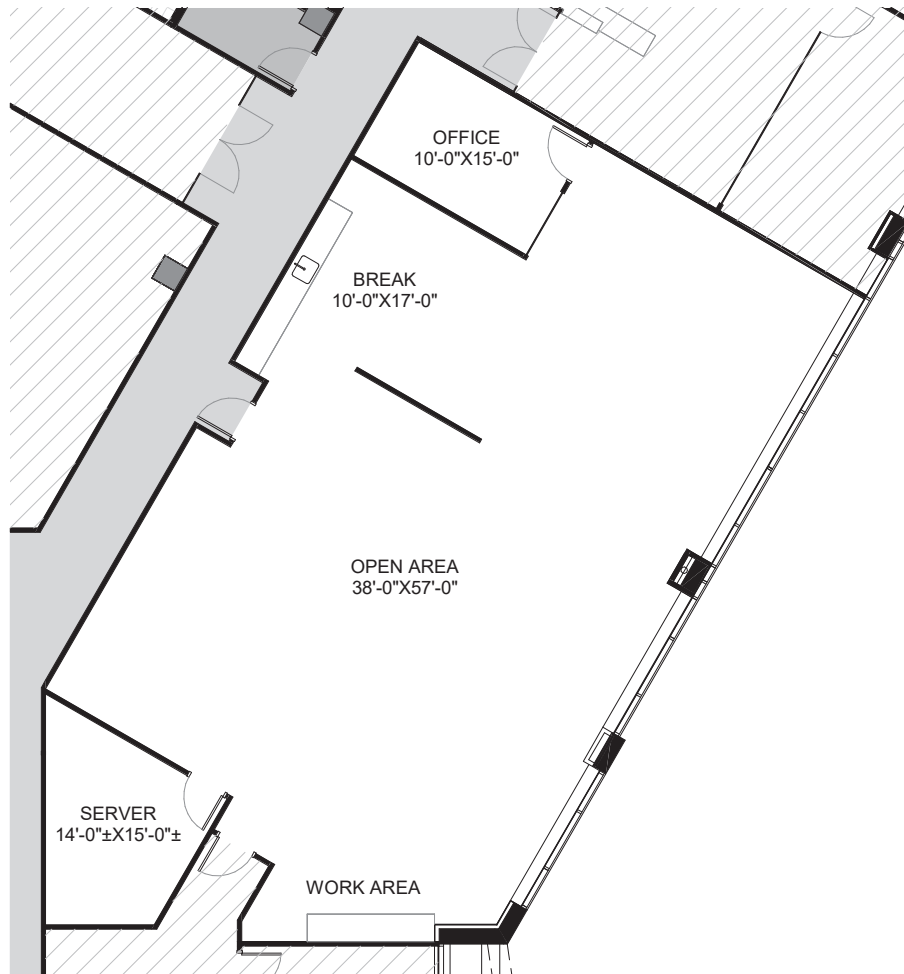

THE POINT INVERNESS

Suite 415 // 2,940 RSF

8310 SOUTH VALLEY HIGHWAY

ENGLEWOOD, CO

Jamie Gard

VICE CHAIRMAN
TEL. 303-260-4341
JAMIE.GARD@NMRK.COM

Whitney Hake

SENIOR MANAGING DIRECTOR
TEL. 303-260-4202
WHITNEY.HAKE@NMRK.COM