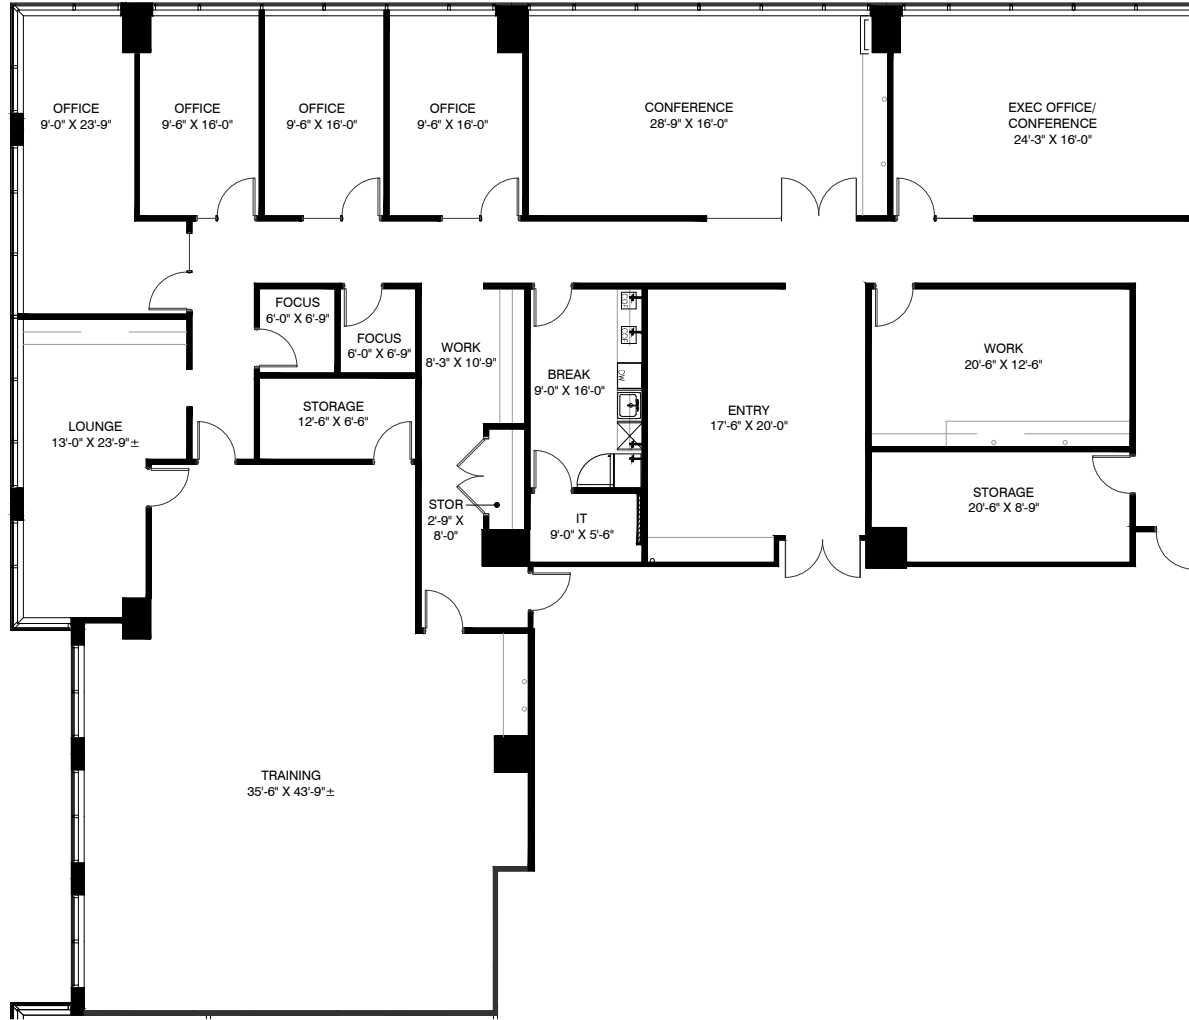

SUITE 750 | 6,364 RSF

LEASING TEAM CONTACT:

KOLBY DICKERSON - 214.534.1599
kdickerson@txreproperties.com

SAM DAVIS - 214.684.7197
sdavis@txreproperties.com

GRANT GOMEZ - 214.734.4725
grant@txreproperties.com

CHURCHILL TOWER

12400 COIT RD. DALLAS, TEXAS 75251