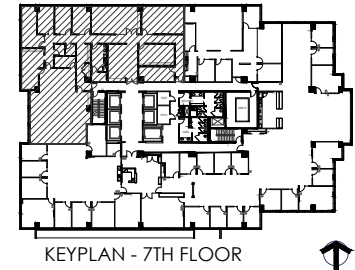

SUITE 750 | 6,364 RSF

LEASING TEAM CONTACT:

KOLBY DICKERSON - 214.534.1599
kdickerson@txreproperties.com

SAM DAVIS - 214.684.7197
sdavis@txreproperties.com

GRANT GOMEZ - 214.734.4725
grant@txreproperties.com