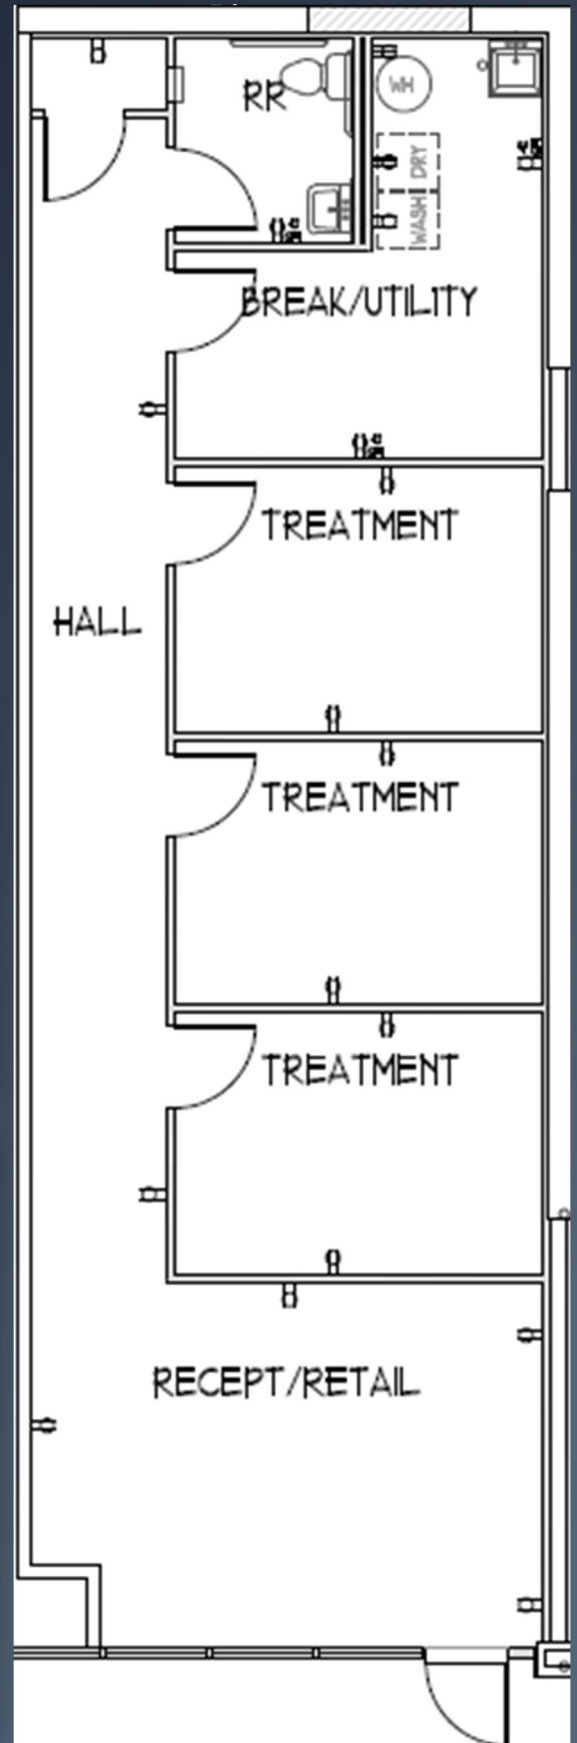

SUITE 4233

PRICING

Size: 1,163 SF
Base Rent: \$27.00 PSF/yr.
Triple Nets: \$6.10PSF/yr.
Total: \$3,207/mo.

COMMENTS

- Move in Ready
- Recent build out

Existing Plan

Suite 4233

Suite 4233