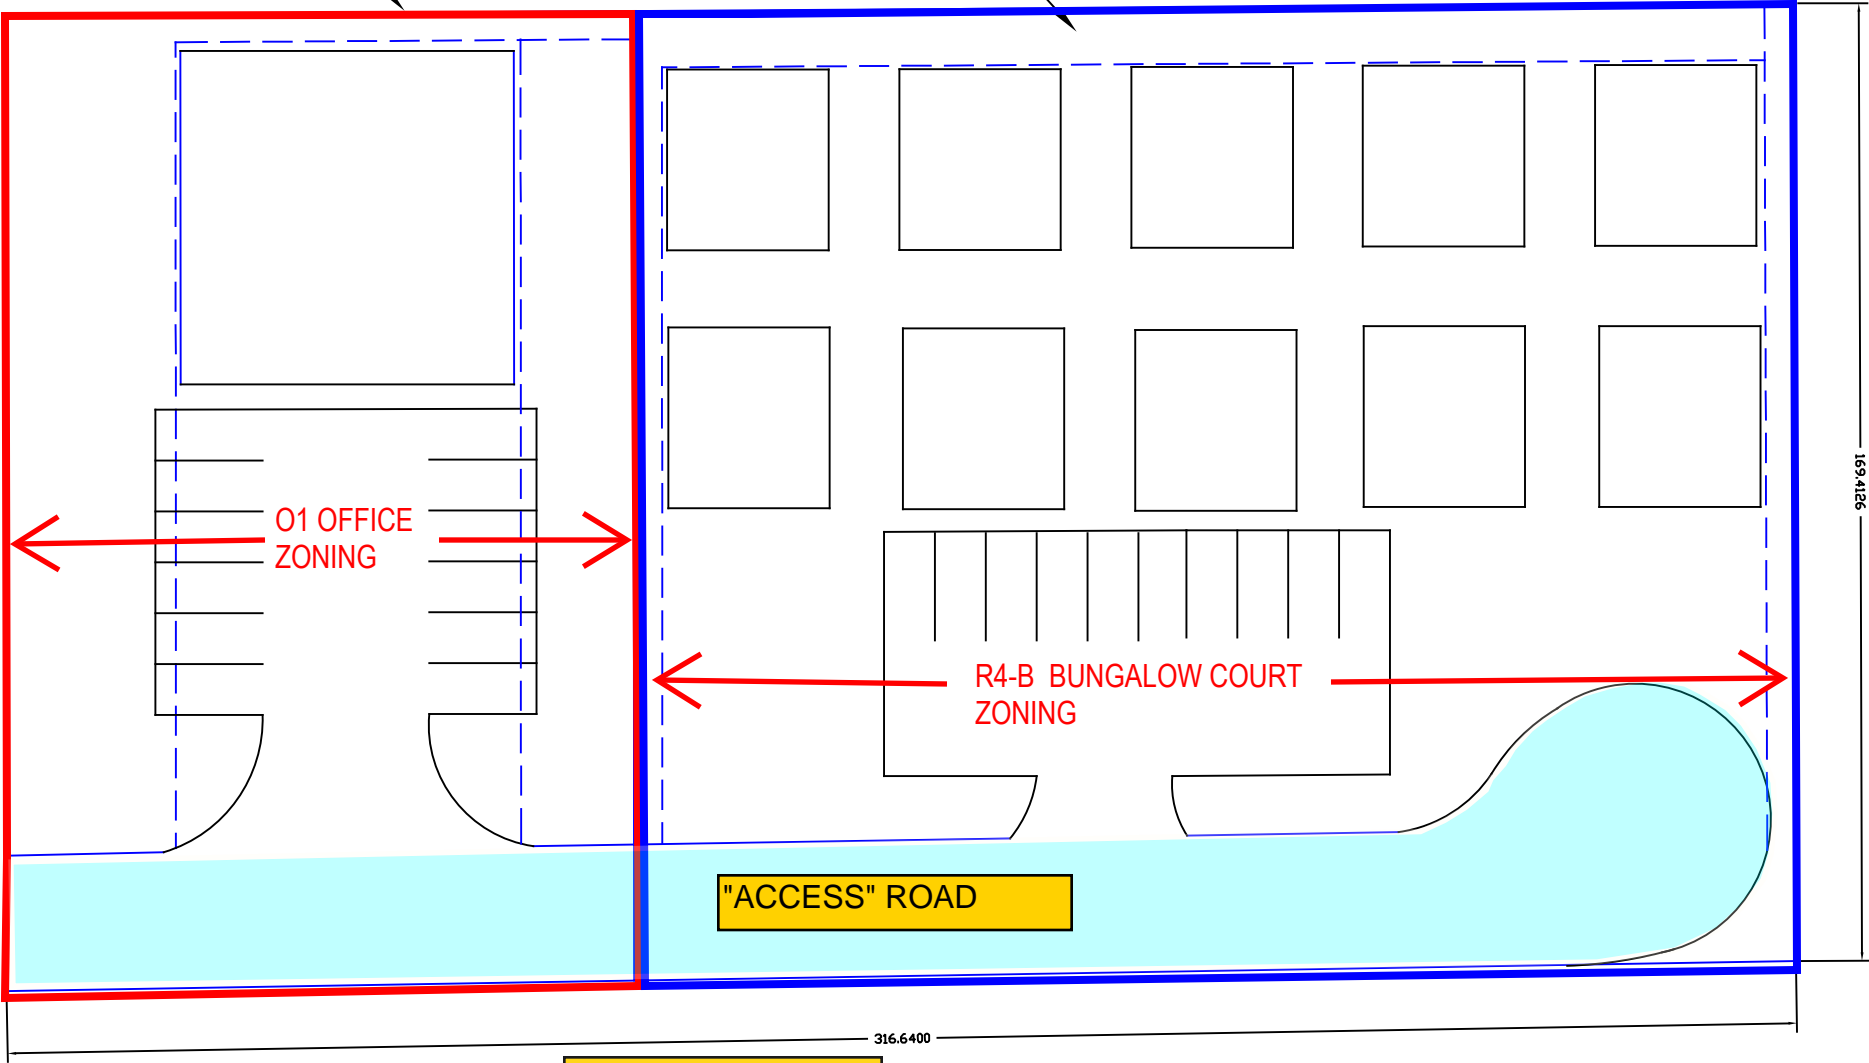

PROPERTY BOUNDARY

Residential Properties

BUILDING SETBACK LINES

Bungalow Courts - 10 ea 1000 sf units approx .77 acres

NORTH

Office Bldg (3,500 sf) approx .44 acres

WANDA ST

169.4126