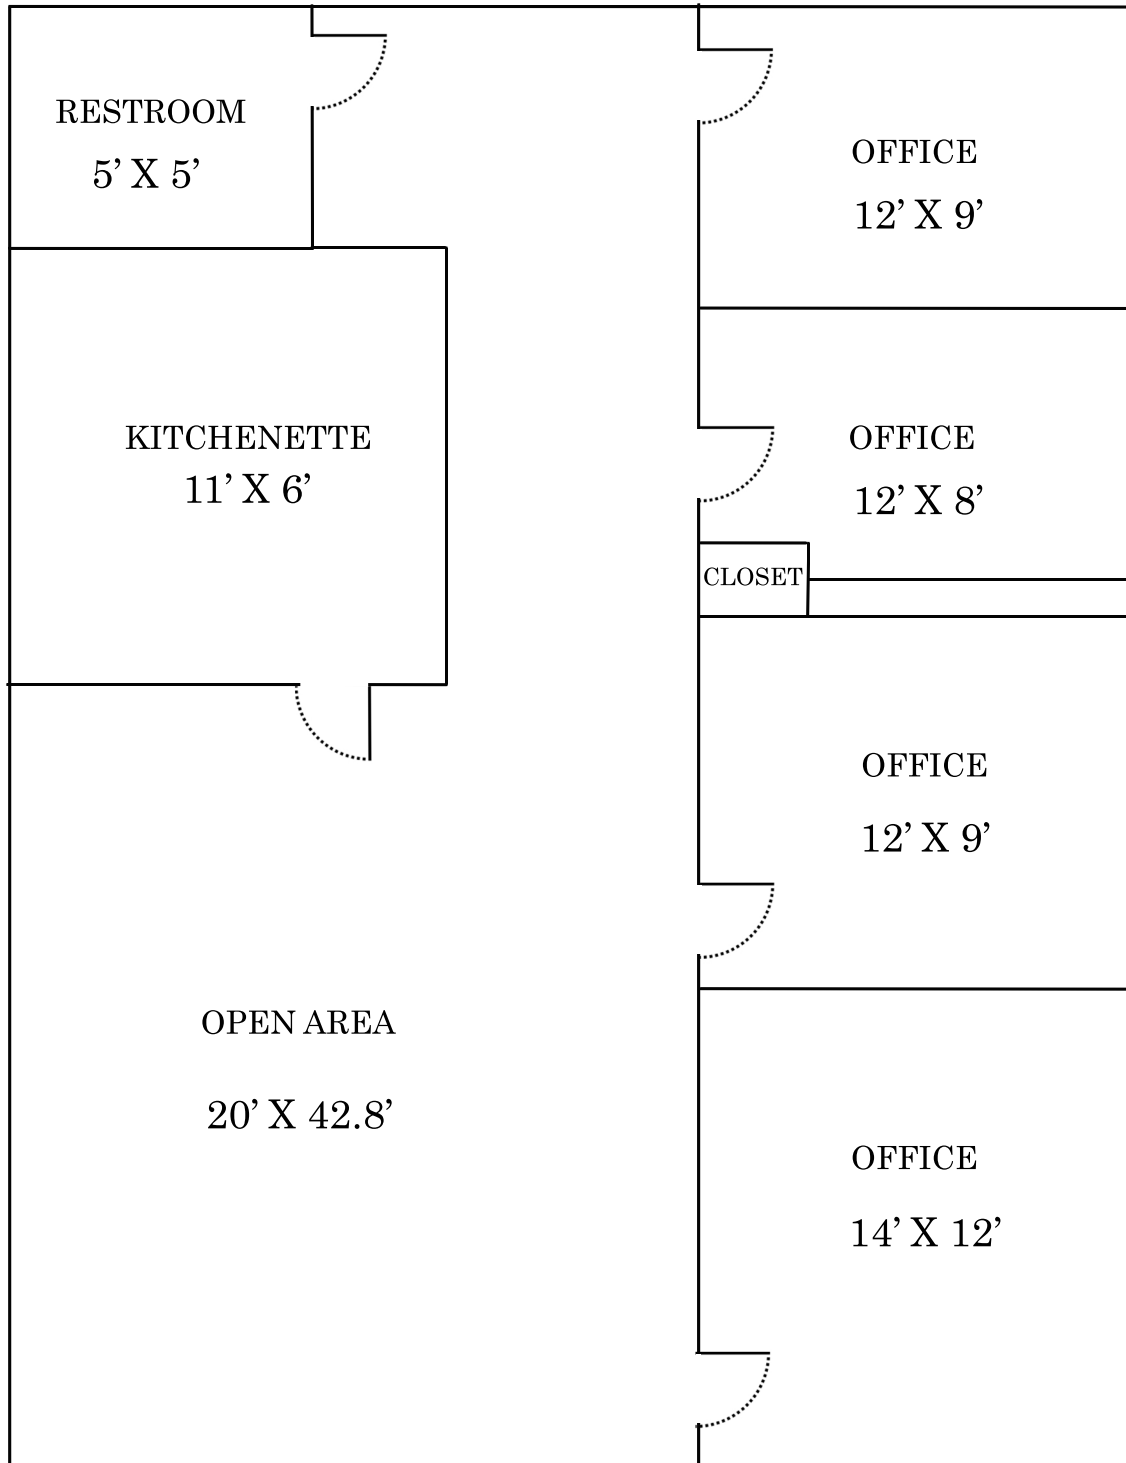

17228 W GRAND PARKWAY
SUITE 2000

* FLOOR PLAN NOT TO SCALE