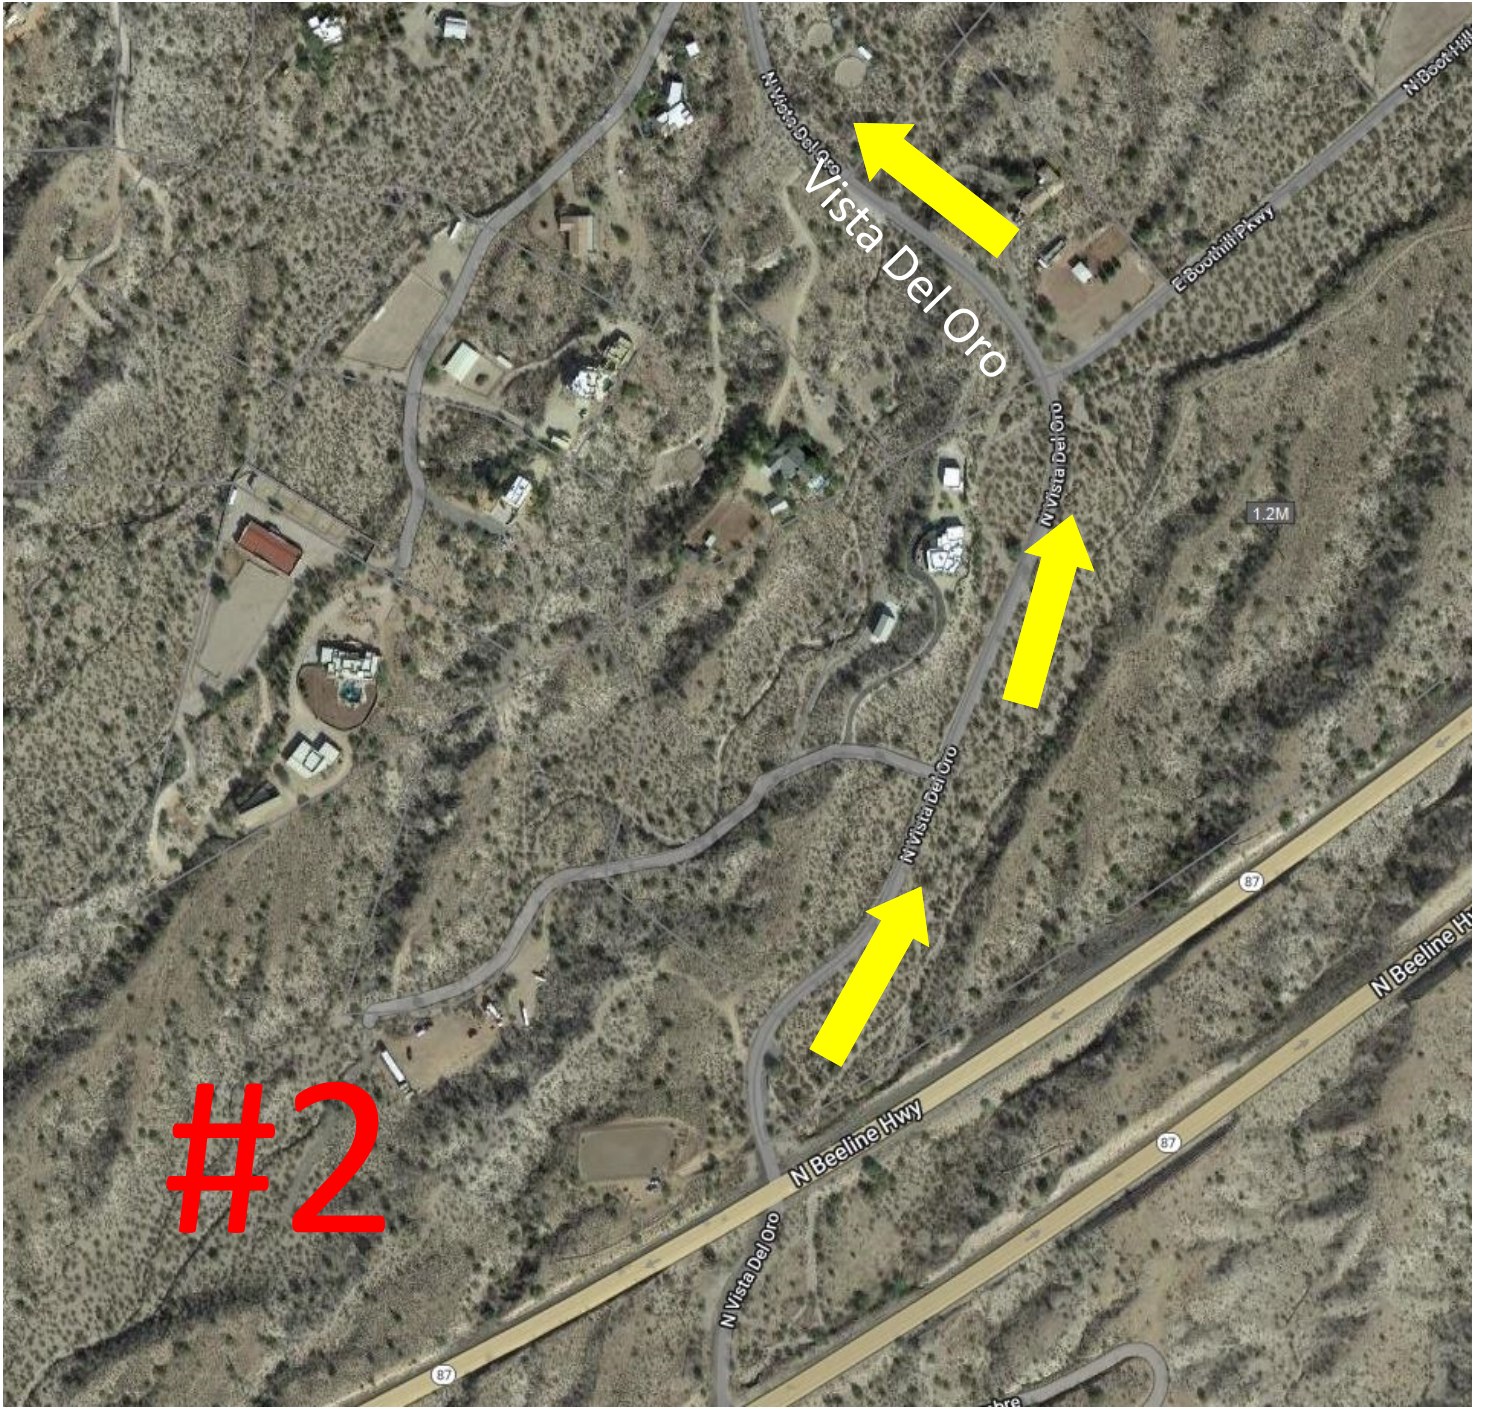

Turn Left
at MM 195

Directions: Exit mile marker 195 to the left. Cross over other lanes into Goldfield Ranch. Take Vista Del Oro nearly 2 miles. Then turn right on Tierra Del Oro go to cul-de-sac by sign. You can drive in further or walk in. Look for signs and orange ribbon marking path to walk and park.

#2

Goldfield Ranch
Airport-AZ25

#3

Burntwater

Best place to access lot: 13801 Tierra Del Oro 20 acres

Go down driveway to small realty sign near power box. Parking spot clearly marked with blue ribbon. Please don't block driveway or go up to the house. Walk to lot by following the path of orange ribbon to a cluster of orange ribbon marking great spot to view your Lot!

Parking spot near Small Real Estate Sign (Blue ribbon)

Walking path to lot marked with orange ribbon.

Cluster of orange Ribbon marking great place to build.