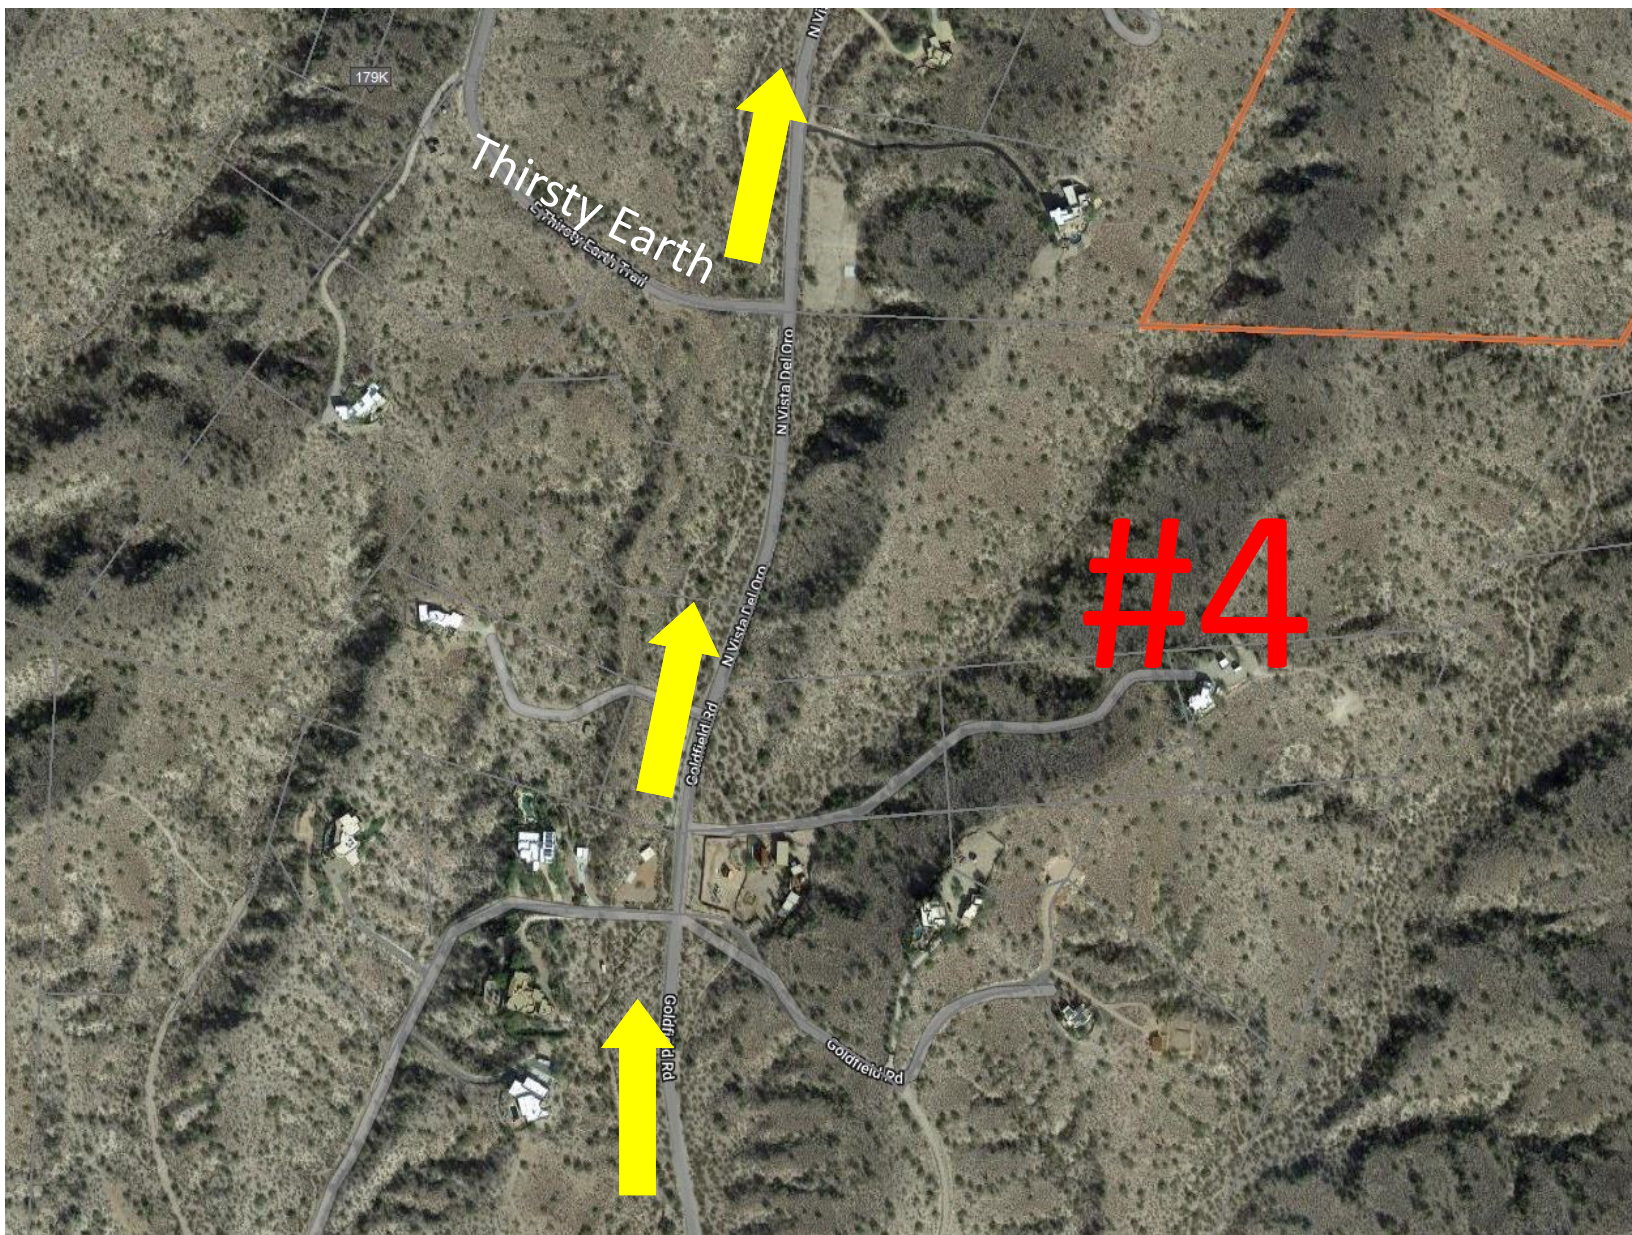

Turn Left
at MM 195

Directions: Exit mile marker 195 to the left. Cross over other lanes into Goldfield Ranch. Take Vista Del Oro nearly 2 miles. Then turn right on Tierra Del Oro go to cul-de-sac by sign. You can drive in further or walk in. Look for signs and orange ribbon marking path to walk and park.

#2

Goldfield Ranch
Airport-AZ25

#3

Burntwater

Best place to access lot: 13801 Tierra Del Oro 20 acres

Go down driveway to small realty sign near power box. Parking spot clearly marked with blue ribbon. Please don't block driveway or go up to the house. Walk to lot by following the path of orange ribbon to a cluster of orange ribbon marking great spot to view your Lot!

Parking spot near Small Real Estate Sign (Blue ribbon)

Walking path to lot marked with orange ribbon.

Cluster of orange Ribbon marking great place to build.