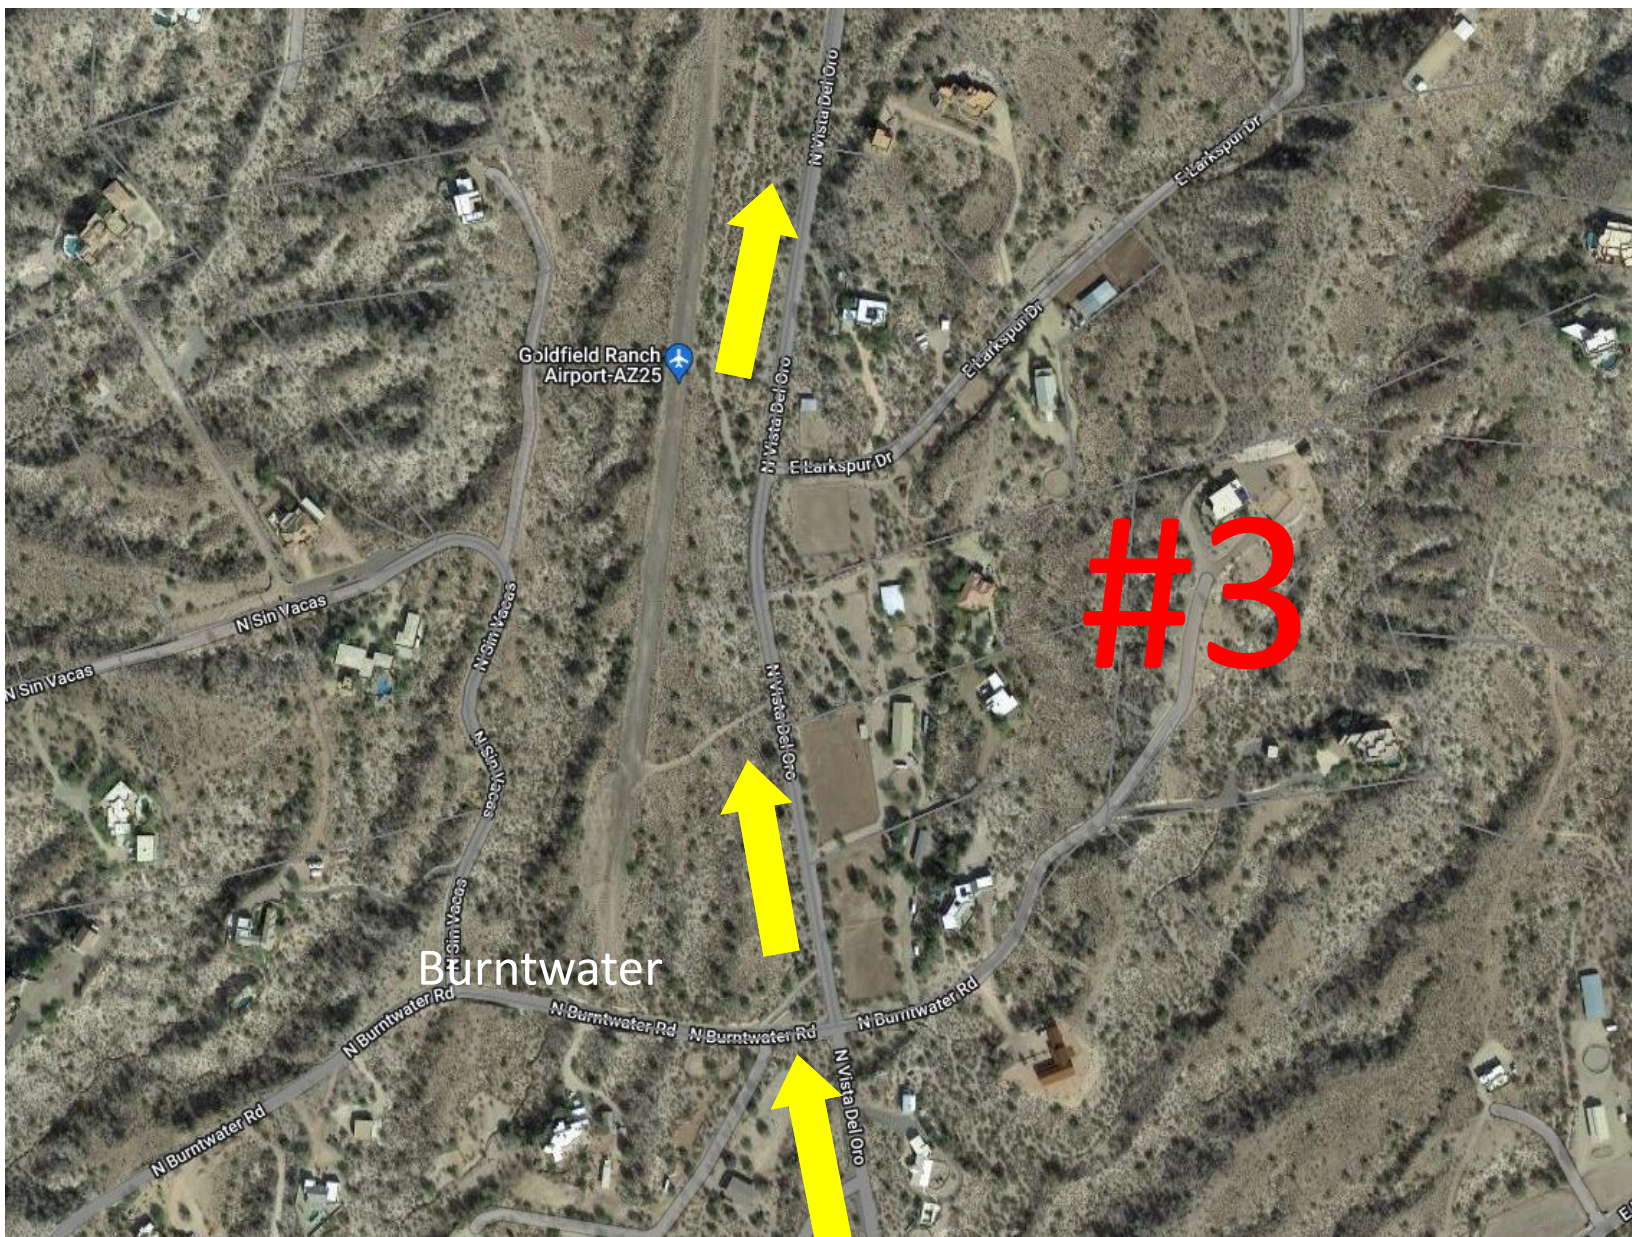

Turn Left
at MM 195

Directions: Exit mile marker 195 to the left. Cross over other lanes into Goldfield Ranch. Take Vista Del Oro nearly 2 miles. Then turn right on Tierra Del Oro go to cul-de-sac by sign. You can drive in further or walk in. Look for signs and orange ribbon marking path to walk and park.

#2

Goldfield Ranch
Airport-AZ25

#3

Burntwater

Best place to access lot: 13801 Tierra Del Oro 20 acres

Go down driveway to small realty sign near power box. Parking spot clearly marked with blue ribbon. Please don't block driveway or go up to the house. Walk to lot by following the path of orange ribbon to a cluster of orange ribbon marking great spot to view your Lot!

Parking spot near Small Real Estate Sign (Blue ribbon)

Walking path to lot marked with orange ribbon.

Cluster of orange Ribbon marking great place to build.