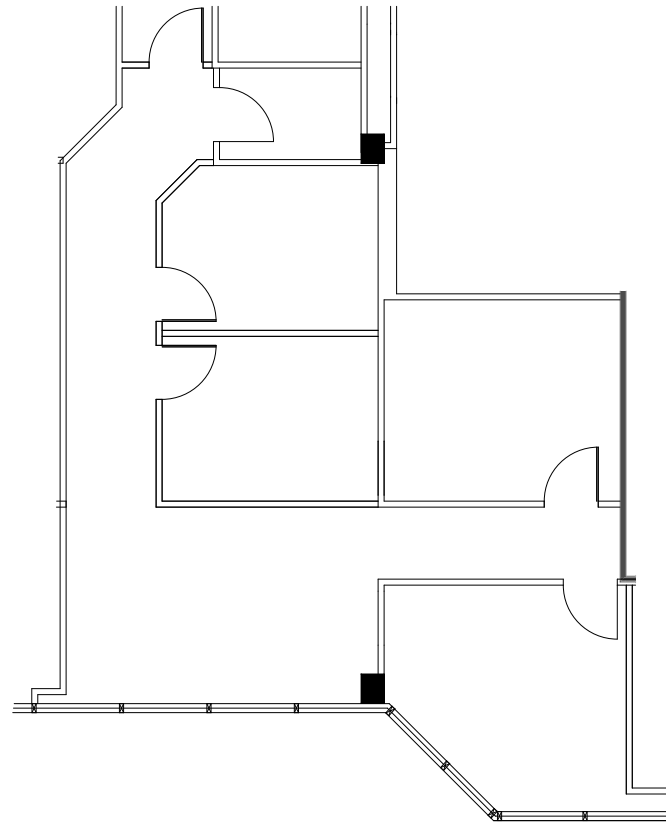

11111 KATY FREEWAY | HOUSTON, TEXAS 77079

Suite 730 - 1,150 SF

Robert LaCoure
Senior Director
+1 832 919 8425
robert.lacoure@cushwake.com

Jill Nesloney
Director
+1 832 699 3001
jill.nesloney@cushwake.com