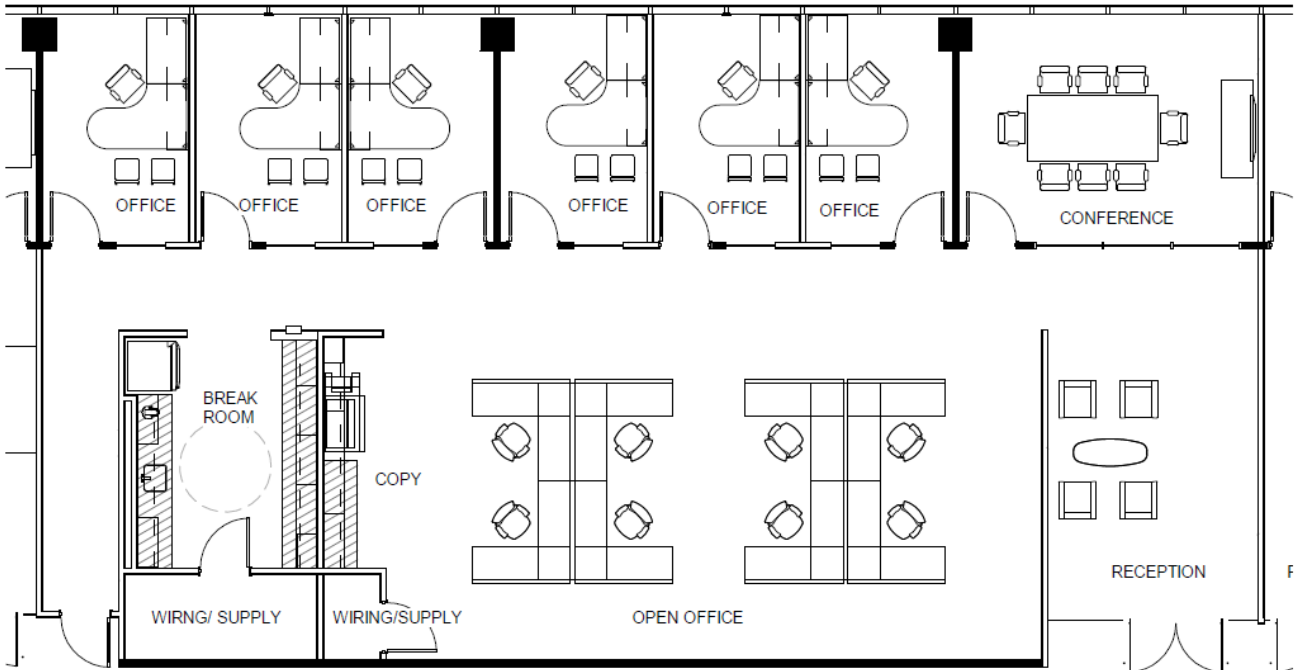

ROUNABOUT PLAZA

1600 Division Street | Nashville, TN

Suite 640 3,676 RSF

TOM HARWELL
tharwell@eakinpartners.com
(615) 425-5923

ROB EAKIN
reakin@eakinpartners.com
(615) 425-5927

EAKIN PARTNERS, LLC
1201 Demonbreun Street | Suite 1400
Nashville, Tennessee 37203
(615) 250-1800