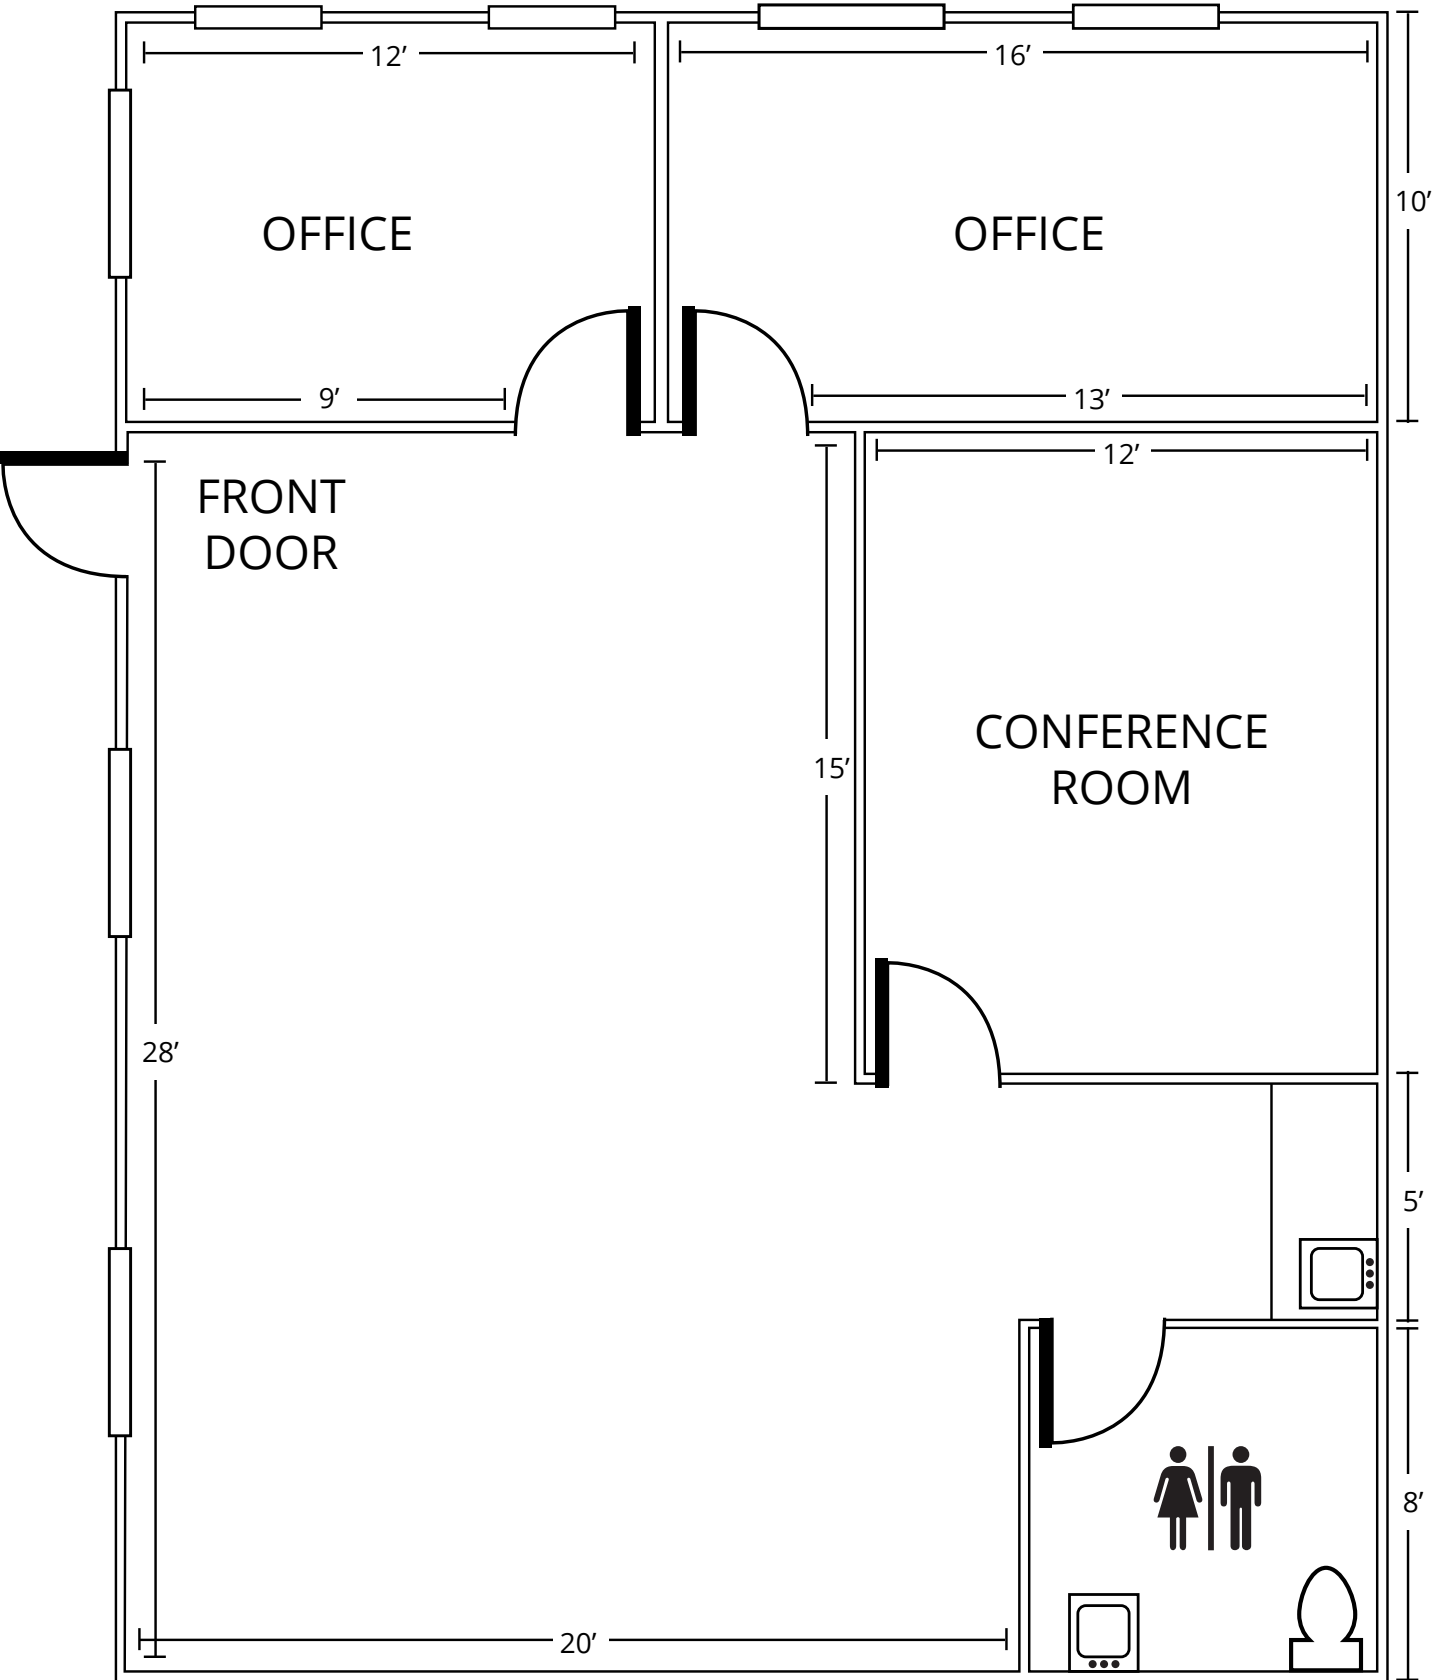

# 2261 HARBOR BAY PARKWAY, ALAMEDA

SCALE: 1" = 4'