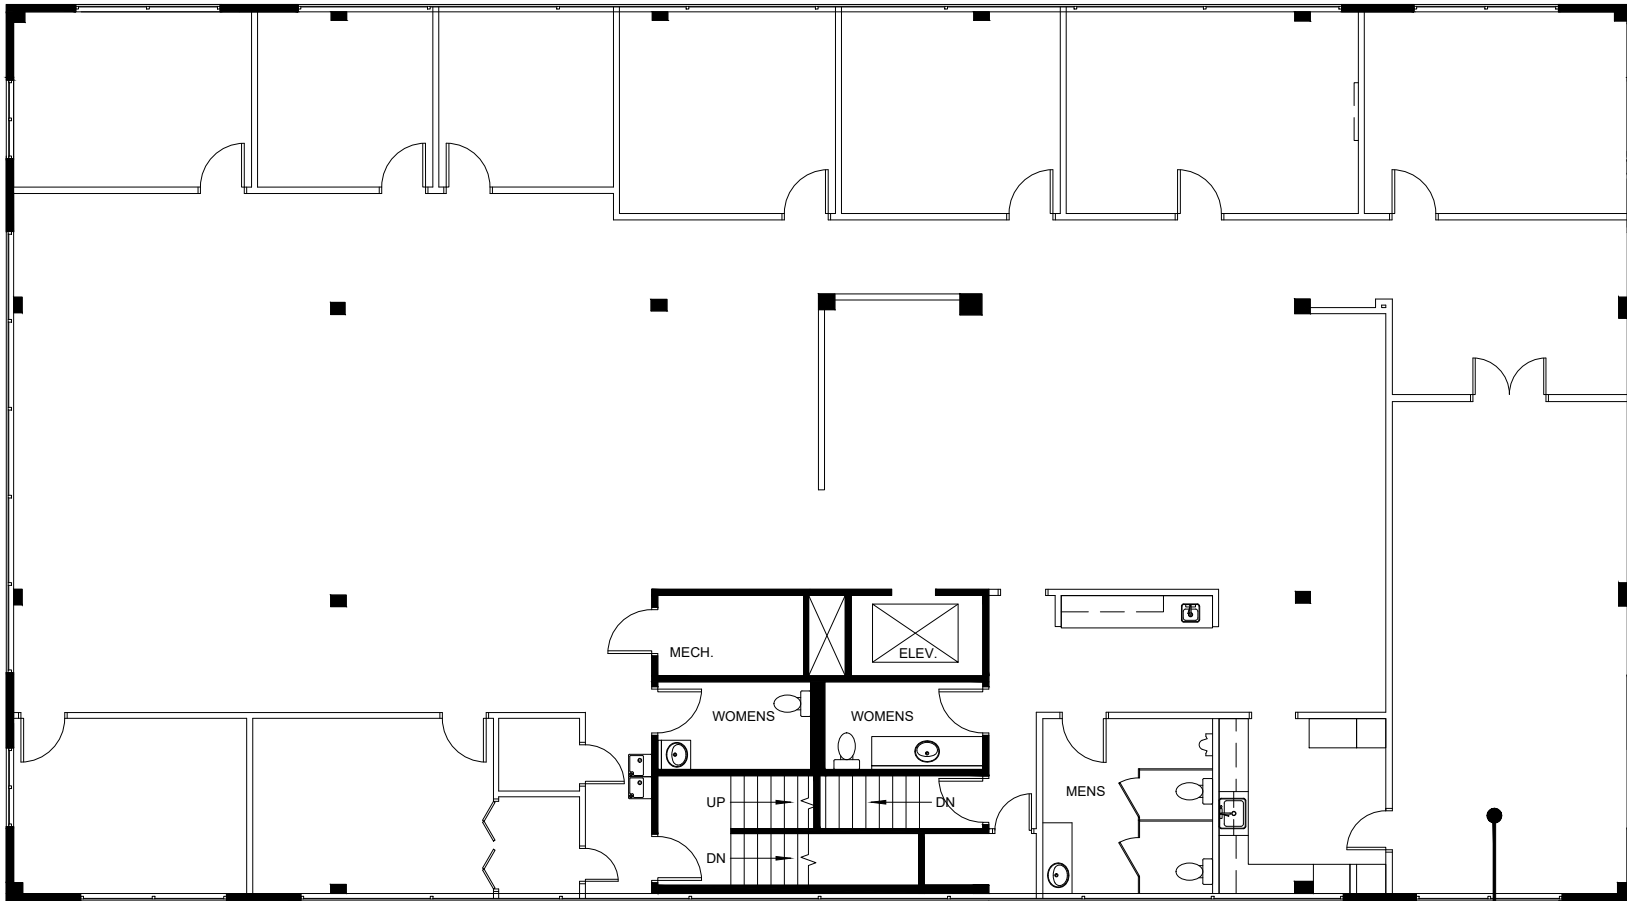

# 4000 Park Road

4000 Park Rd.  
Charlotte, NC

Level  
Three

As Built  
Plan

11/07/2025

Not to Scale

AVAILABLE  
SUITE 300  
5,024 SQ FT