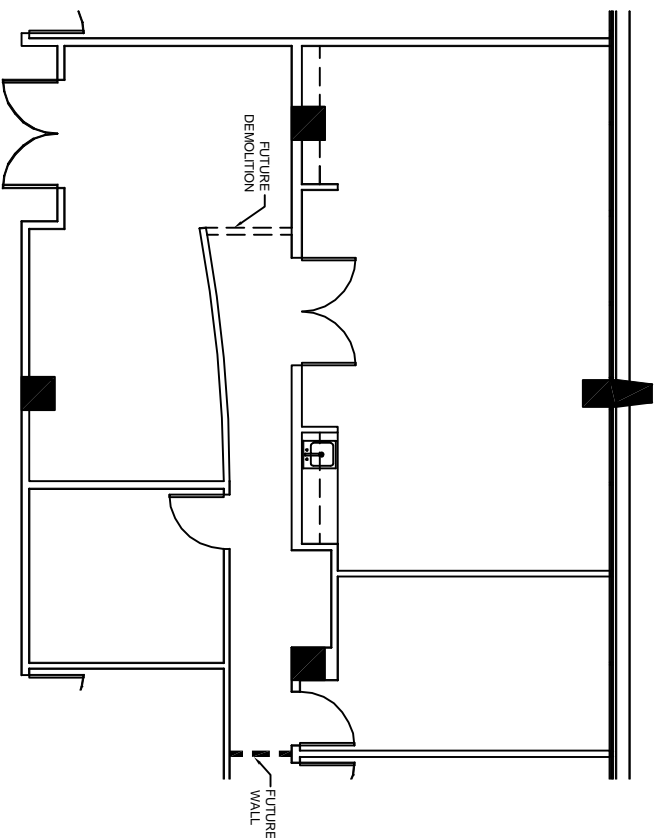

# 701

LEE STREET  
DES PLAINES, IL

SUITE 925  
1,421 RSF

N

IMPERIAL REALTY COMPANY

4747 W. PETERSON AVENUE  
CHICAGO, ILLINOIS 60646  
SUITE 200  
T 773.736.4100  
F 773.736.4541  
[www.imperialrealtyco.com](http://www.imperialrealtyco.com)