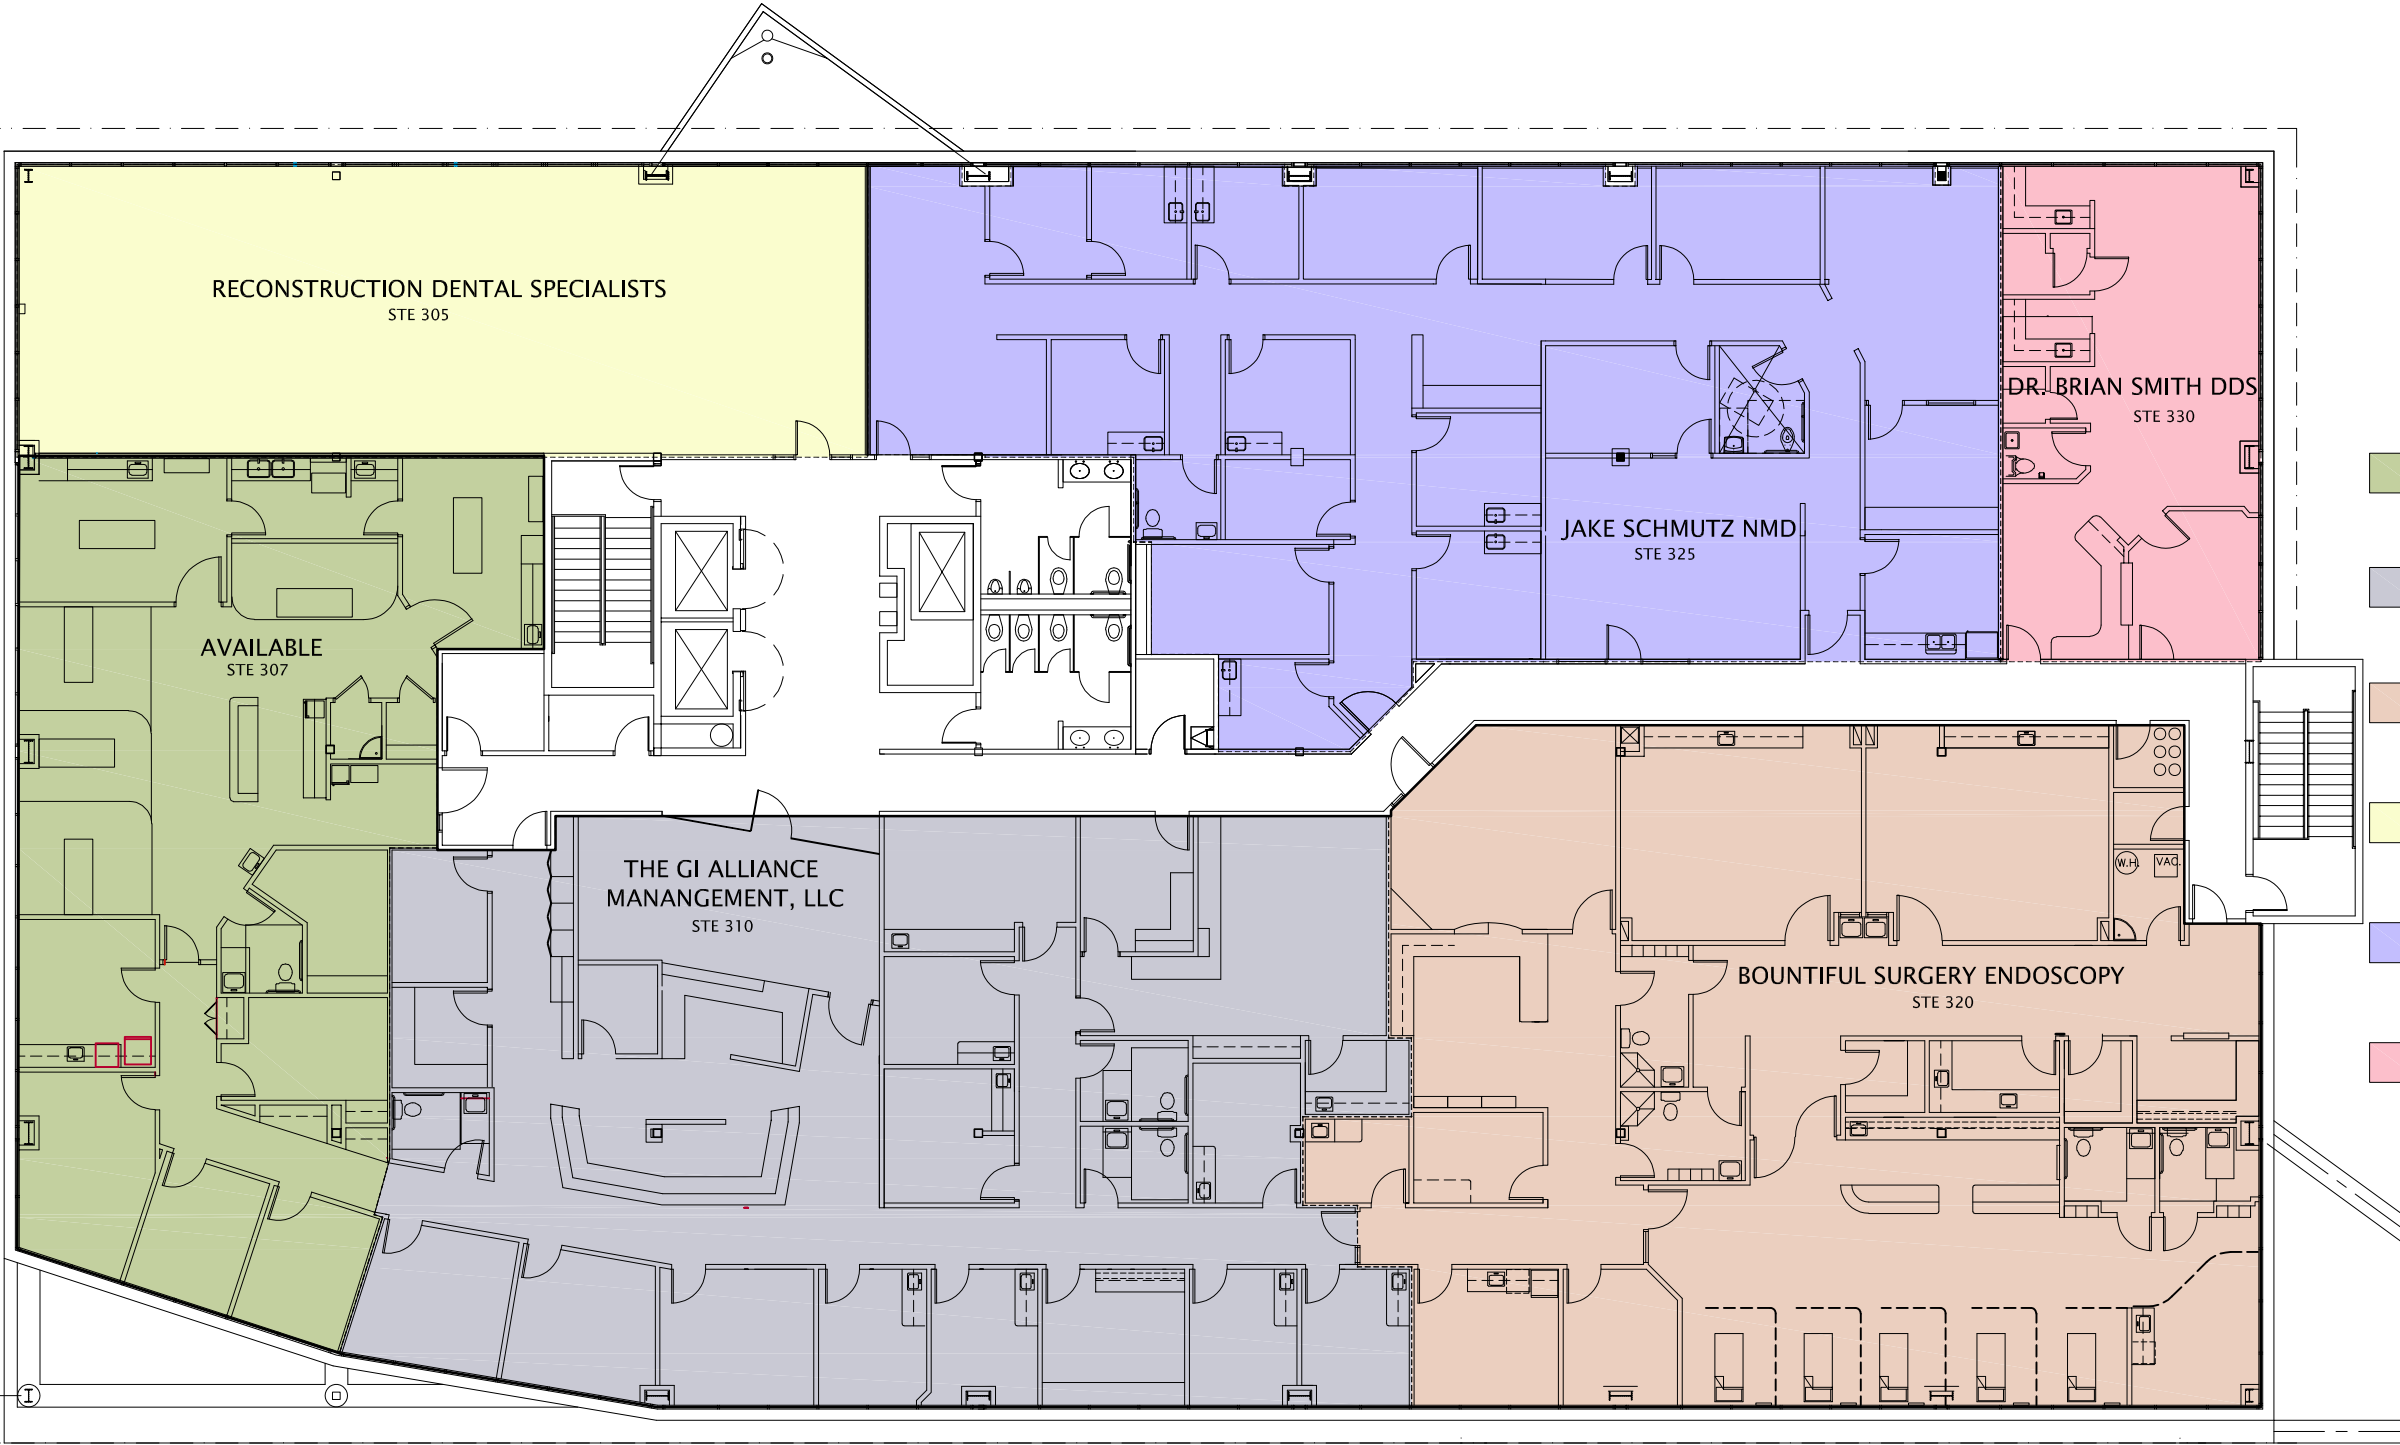

THE BOYER COMPANY
101 S. 200 E.
SUITE 200
SALT LAKE CITY, UT
84111

OLD MILL MEDICAL MOB

LEVEL 3

MAY 21, 2024

CLARITY DESIGN GROUP
5525 S. 900 E. SUITE 340
MURRAY, UT
84117

- AVAILABLE
SUITE 307
3,220 SQ FT - RSF
- THE GI ALLIANCE MANAGEMENT, LLC
SUITE 310
5,305 SQ FT - RSF
- BOUNTIFUL SURGERY ENDOSCOPY
SUITE 320
5,315 SQ FT - RSF
- RECONSTRUCTION DENTAL SPECIALISTS
SUITE 305
2,266 SQ FT - RSF
- JAKE SCHMUTZ NMD
SUITE 325
4,823 - RSF
4,042.3 - USF
- DR. BRIAN SMITH DDS
SUITE 330
1,213 SQ FT - RSF