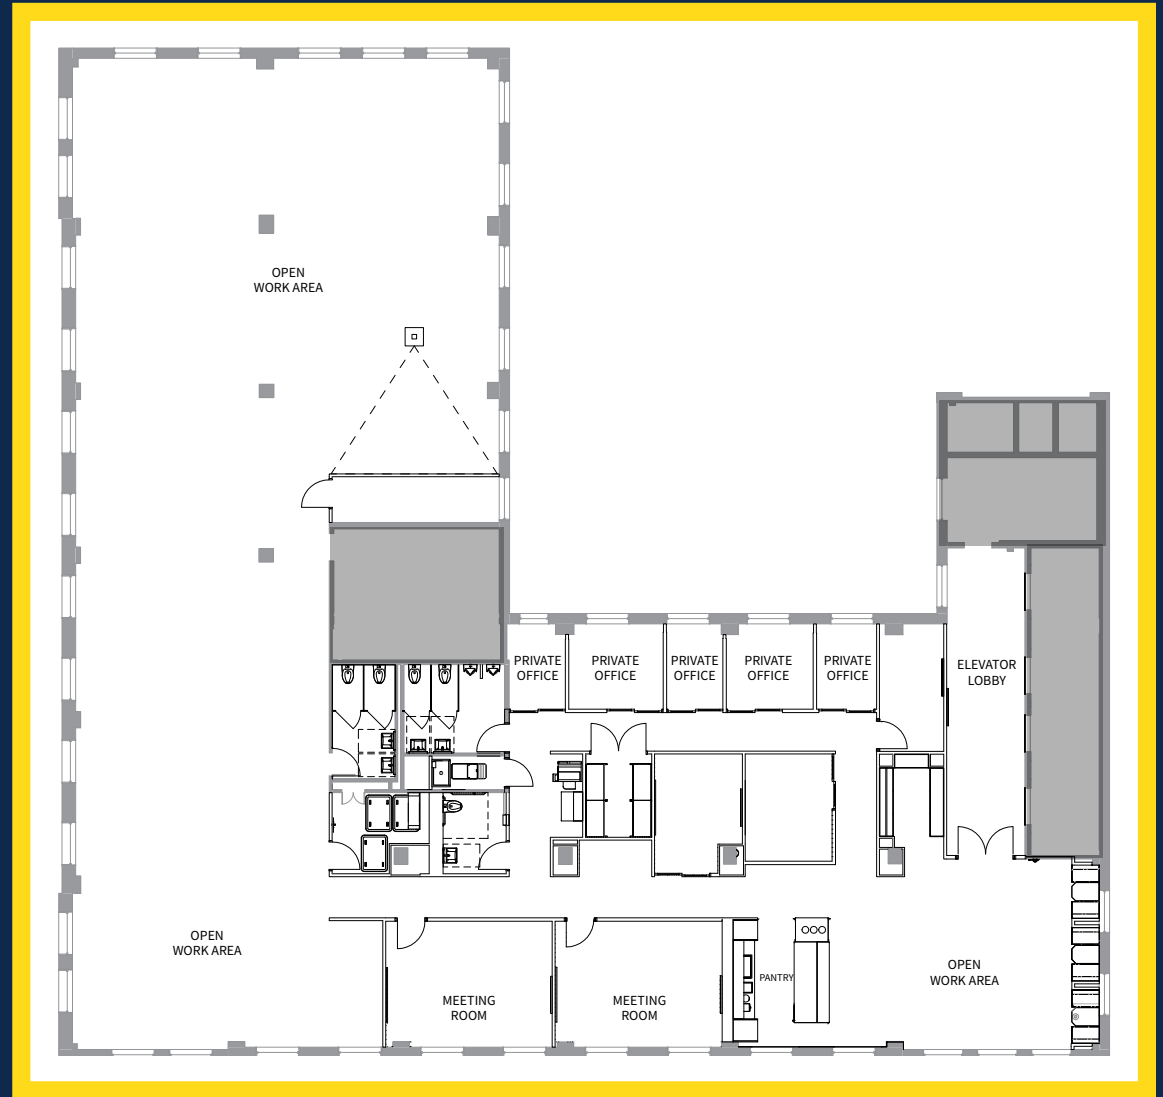

FLOOR 14

8,600 RSF

1411 Fourth Avenue · Seattle, Washington · 98101

Joe Gowan
+1 206 607 1738
joe.gowan@jll.com

Lloyd Low
+1 206 607 1796
lloyd.low@jll.com

1411
FOURTH