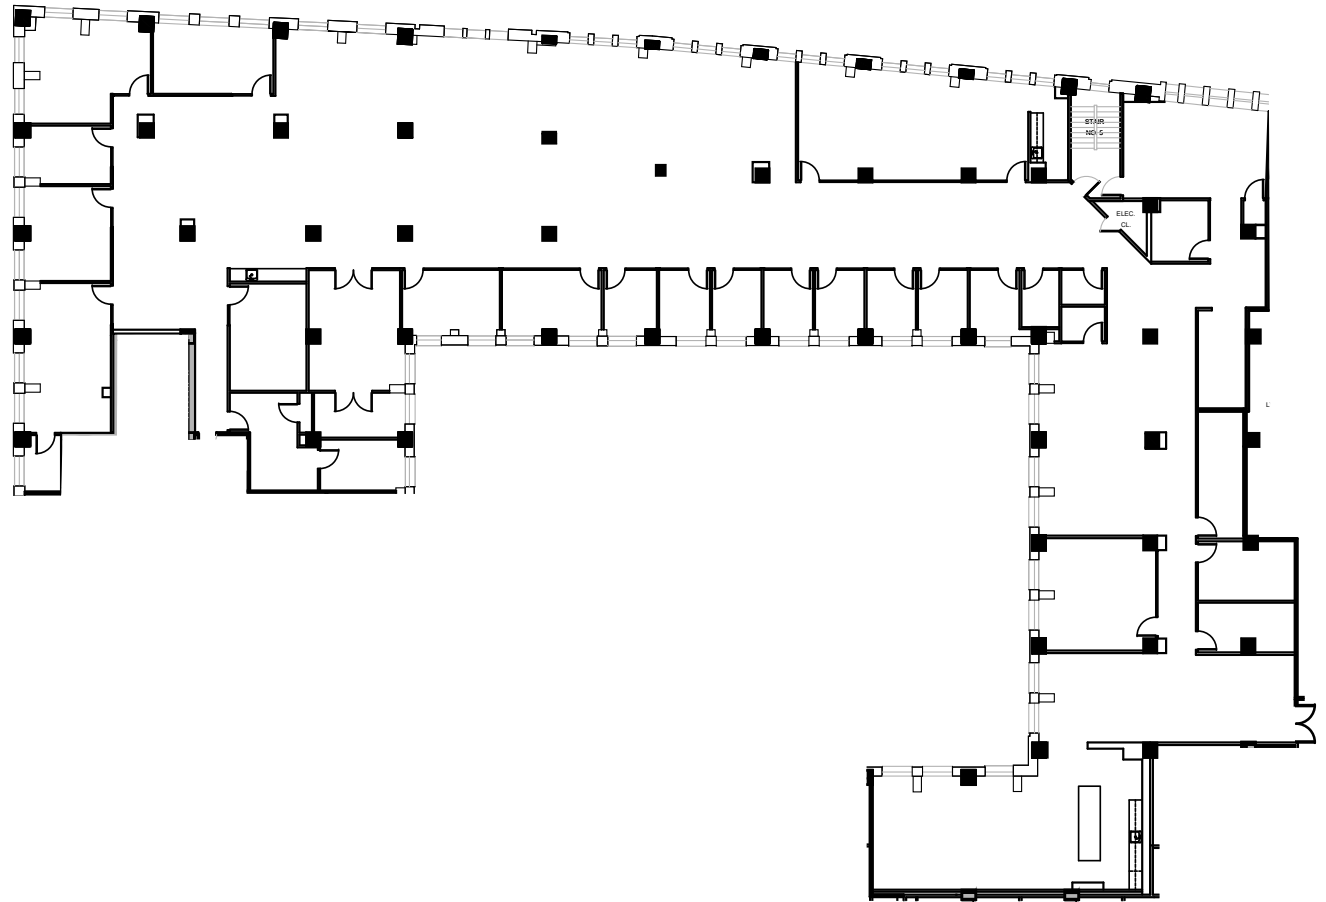

SUITE 970

17,461 RSF

AVAILABLE IMMEDIATELY

 Transwestern

Eric Myers

John Nelson

Charlotte Evans

312.881.7000