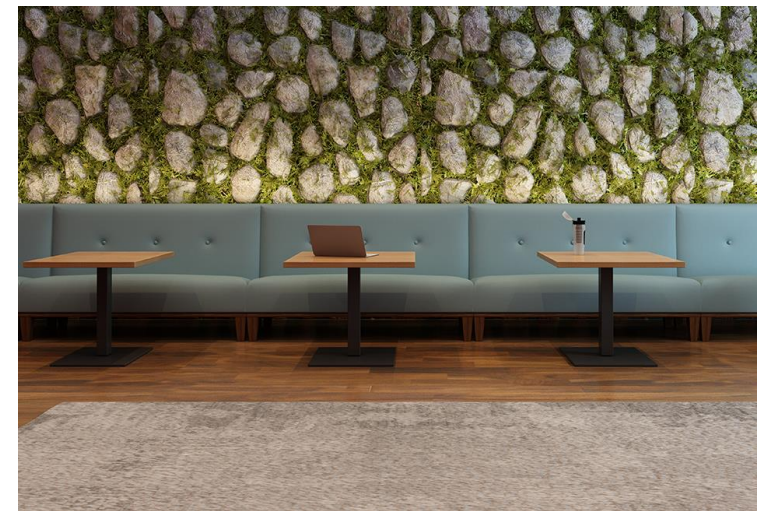

Spec Suite 1050

CPT-1 @ Throughout  
Shaw,  
[Ridge Tile, Mortar](#)

CPT-2 @ Conference  
Shaw,  
[Alban Tile, Native](#)

LVT-1 @ Entry & Break  
Shaw,  
[Terrain II, Natural](#)

Typical  
Paint

Accent  
Paint

Armstrong, Woodworks Wall Panel  
[Woodworks Grille Forte, Color Warm Oak](#)

Viatera Quartz – Soprano  
Break Countertop

Plastic Laminate- Wilsonart, Graphite  
Cabinets

Banquette Furniture Concept  
[Falcon Products, Chelsea](#)