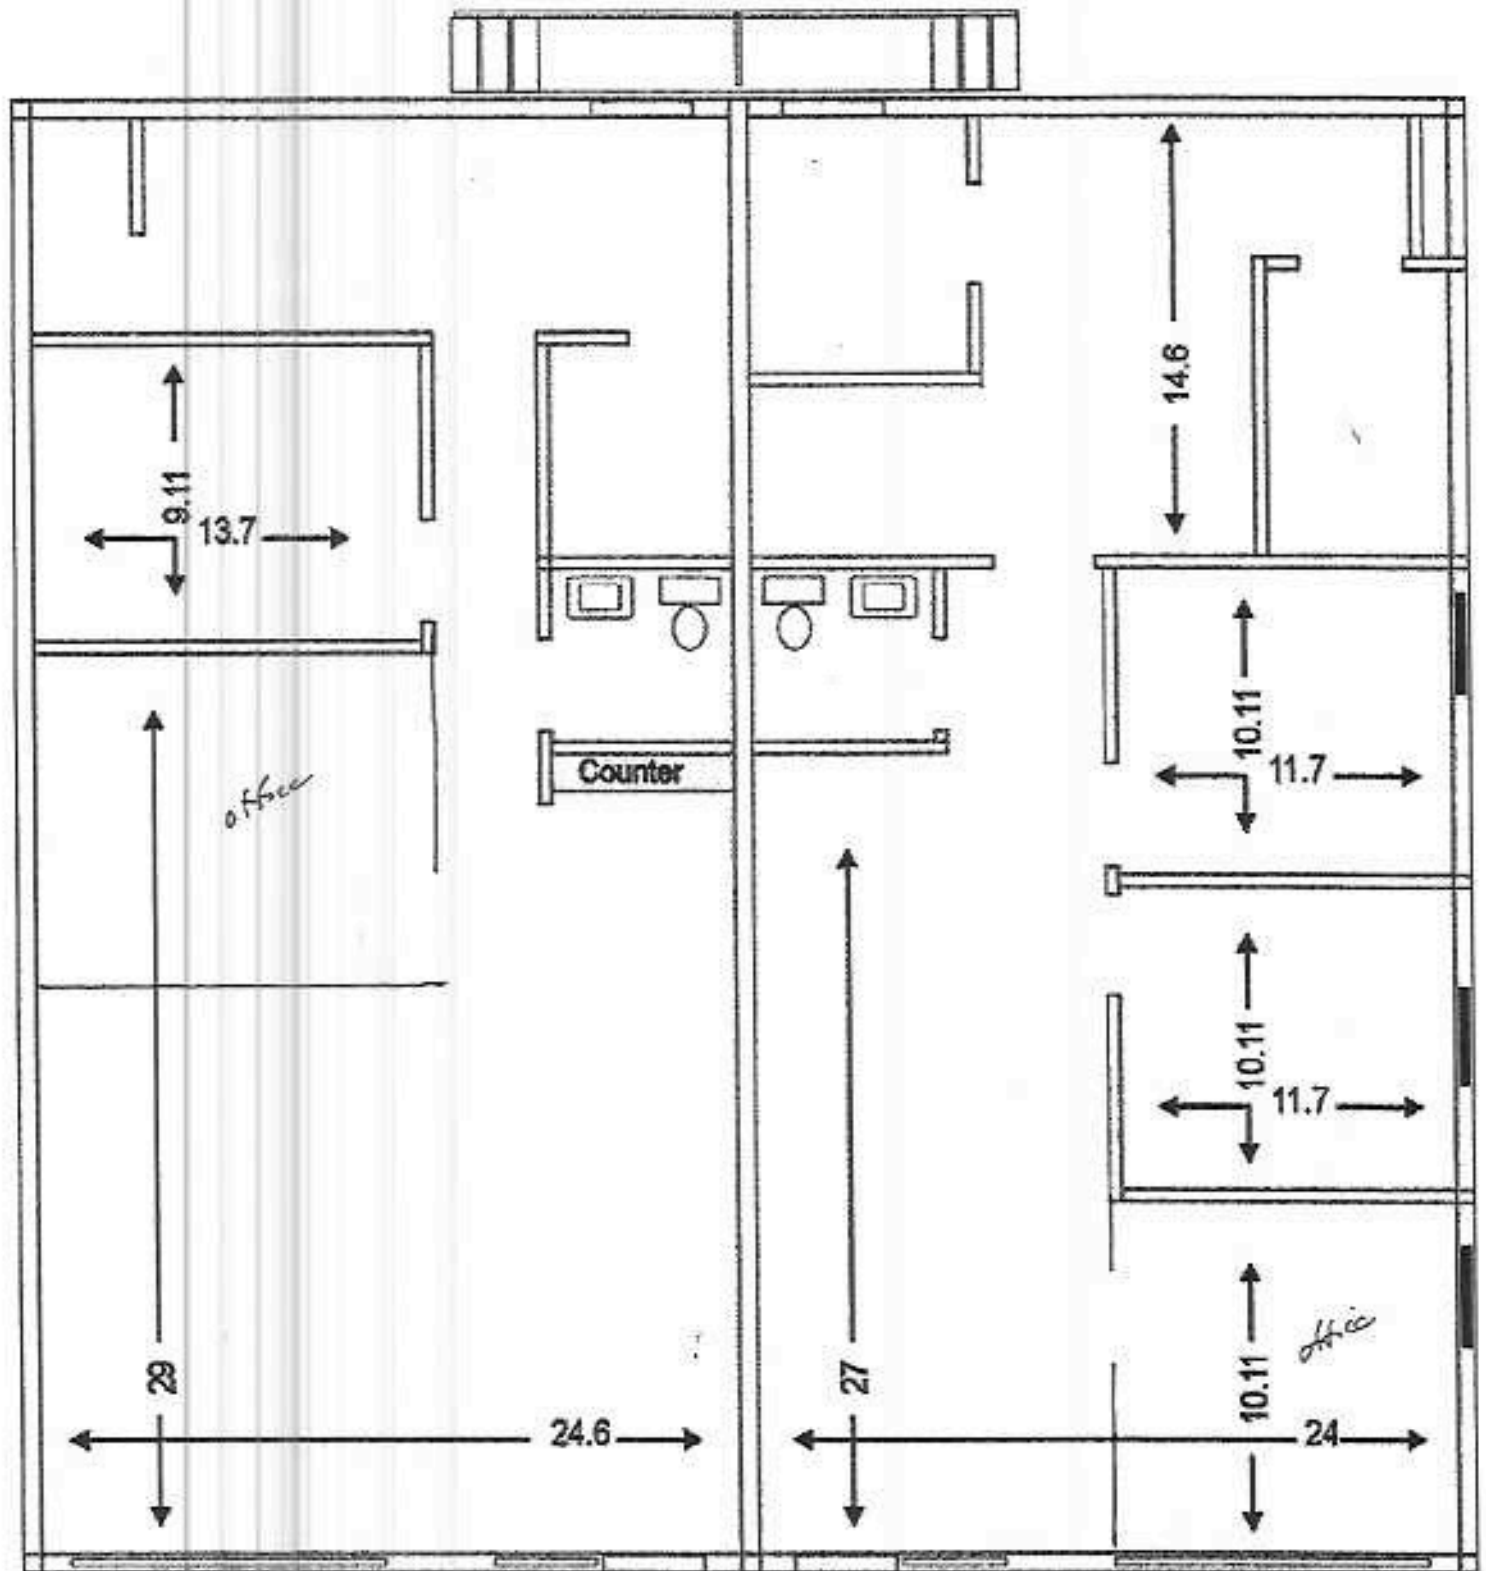

2037 Grand Avenue Suite D and E
Total Square Feet = 2,525

Suite D
1,275 Square Feet

Suite E
1,250 Square Feet