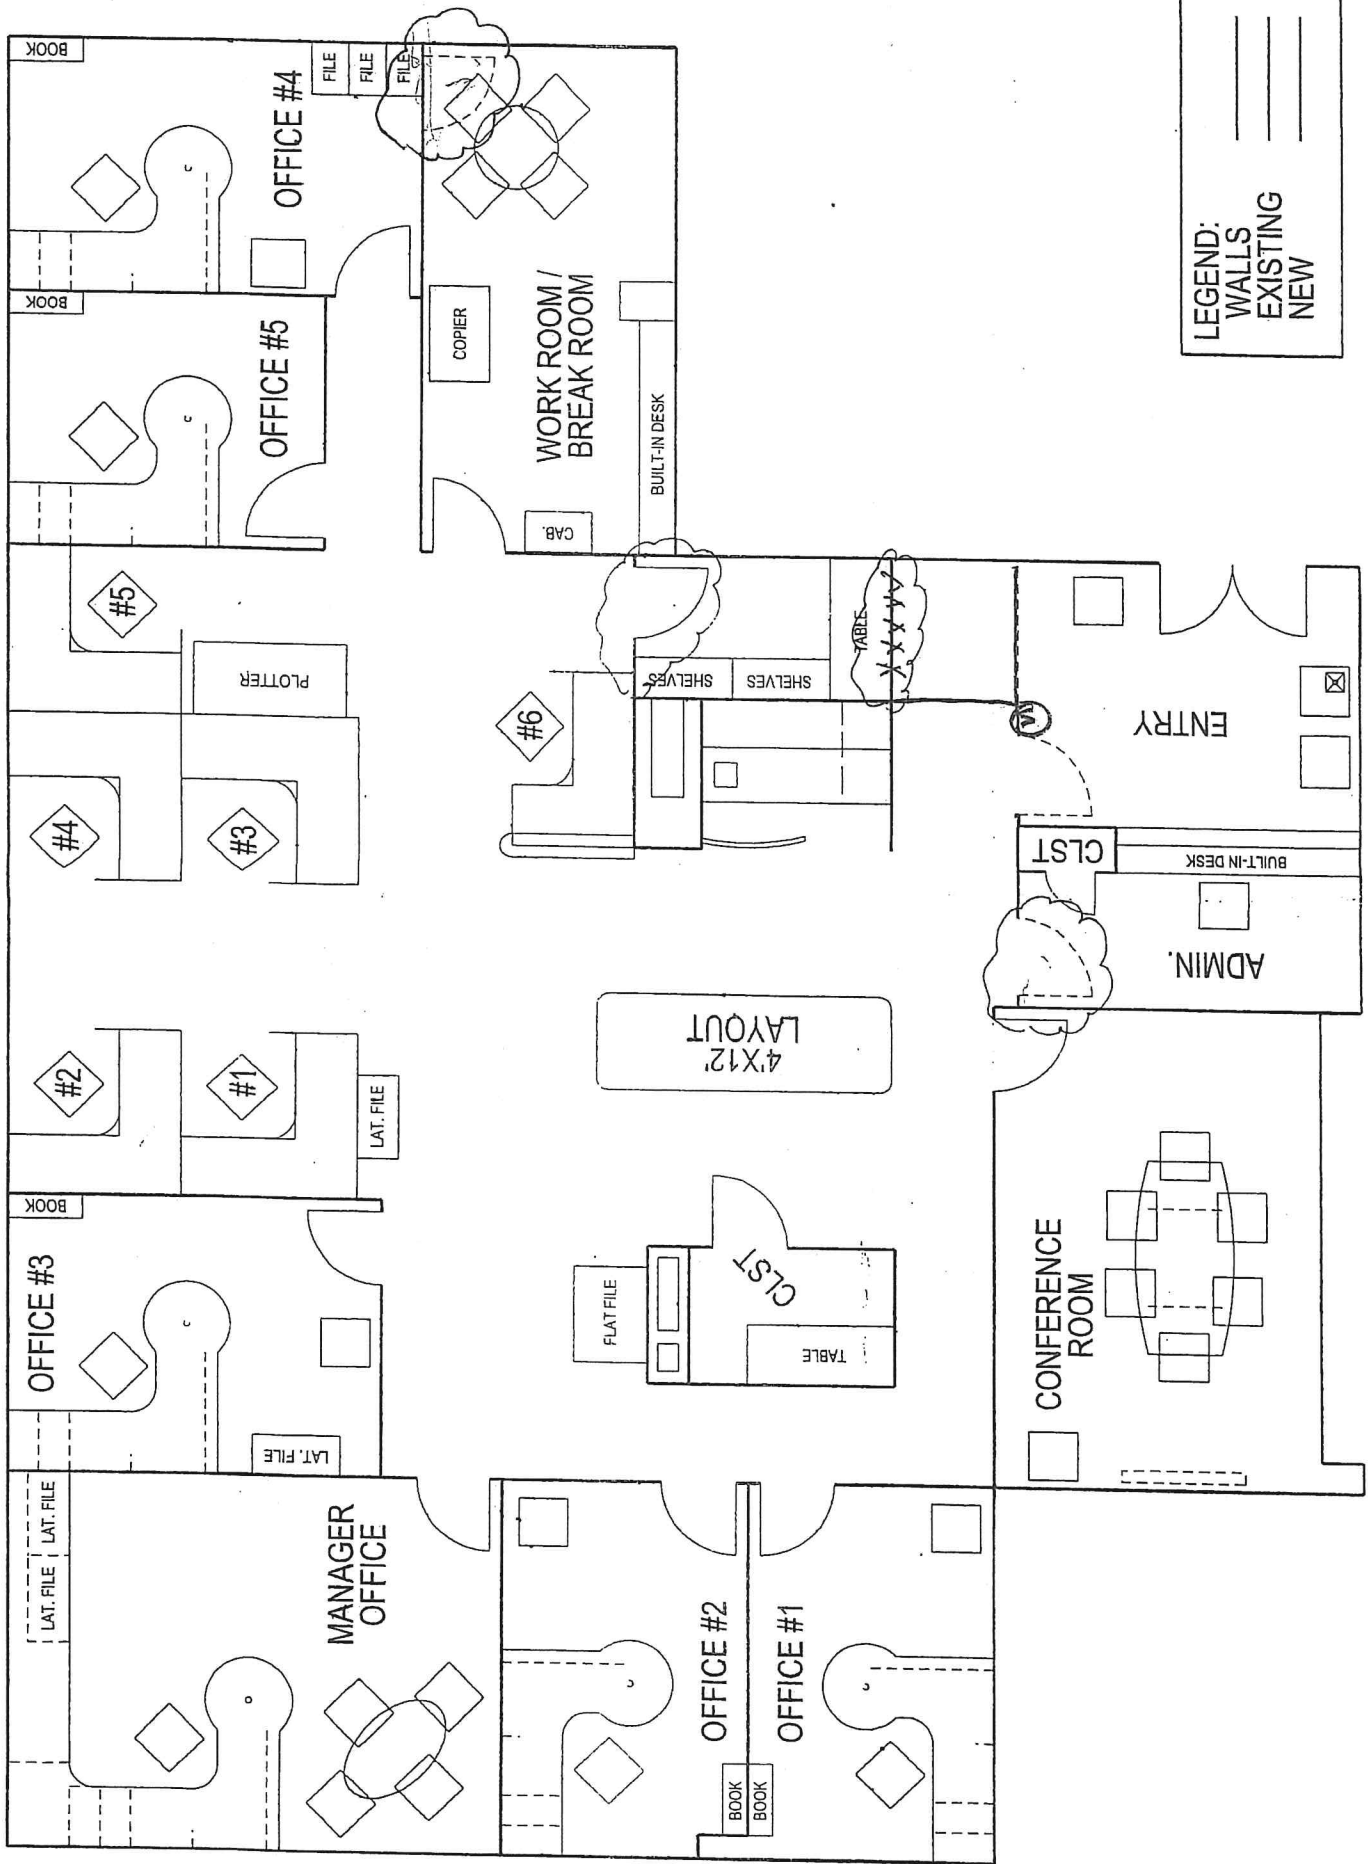

LEGEND:
 WALLS
 EXISTING
 NEW

4'X12' LAYOUT

CONFERENCE ROOM

CLST

BUILT-IN DESK

ENTRY

ADMIN.

WORK ROOM /
BREAK ROOM

COPIER

BUILT-IN DESK

CAB.

OFFICE #4

OFFICE #5

BOOK

BOOK

MANAGER OFFICE

OFFICE #3

OFFICE #2

OFFICE #1

BOOK

BOOK

PLOTTER

SHELVES

SHELVES