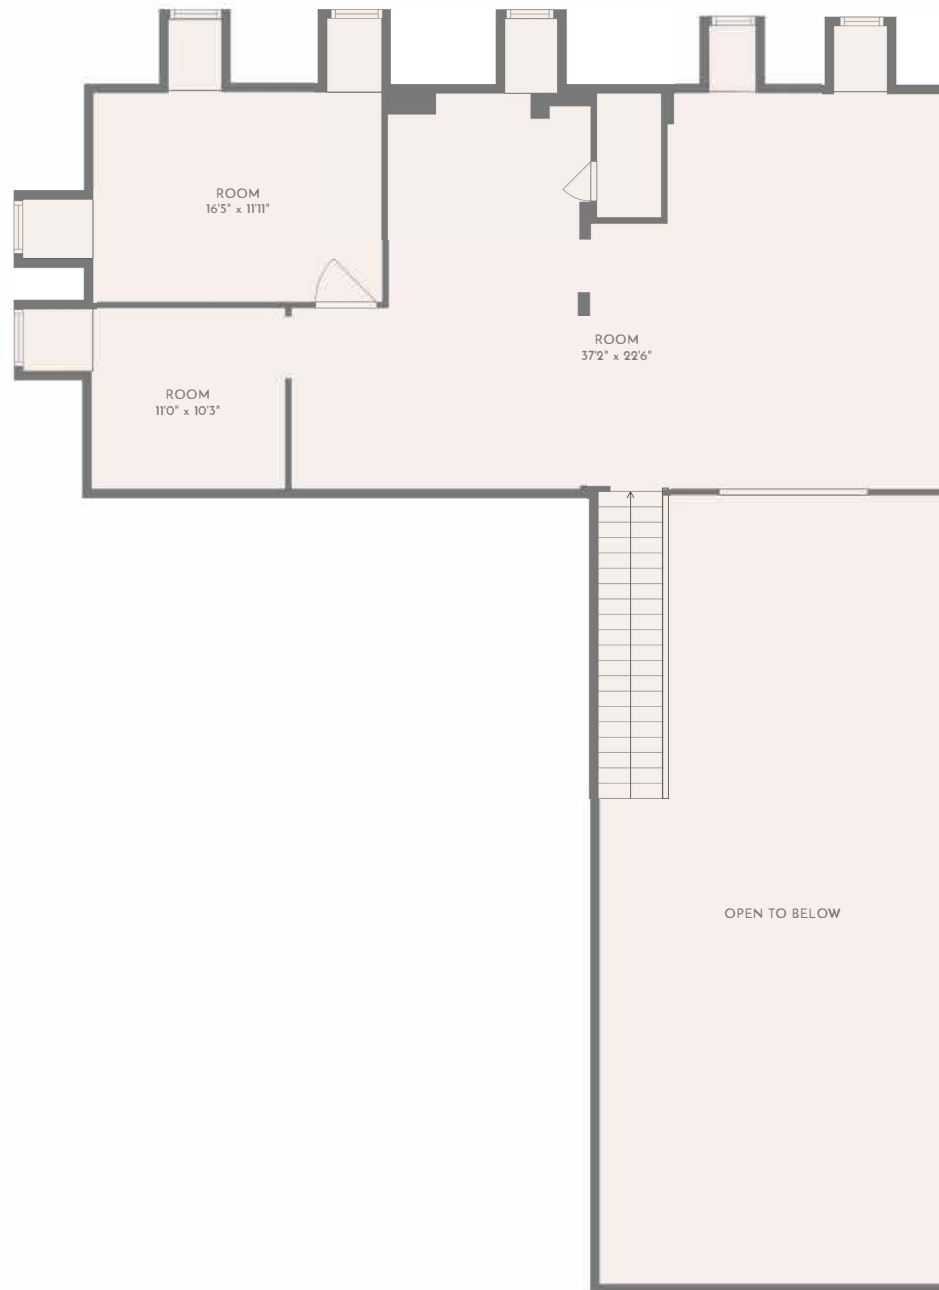

TOTAL: 2584 sq. ft
BELOW GROUND: 1331 sq. ft, FLOOR 2: 1253 sq. ft
EXCLUDED AREAS: OPEN TO BELOW: 814 sq. ft

MEASUREMENTS DEEMED HIGHLY RELIABLE BUT NOT GUARANTEED.

TOTAL: 2584 sq. ft
BELOW GROUND: 1331 sq. ft, FLOOR 2: 1253 sq. ft
EXCLUDED AREAS: OPEN TO BELOW: 814 sq. ft

MEASUREMENTS DEEMED HIGHLY RELIABLE BUT NOT GUARANTEED.

FLOOR 1

FLOOR 2

TOTAL: 2584 sq. ft
 FLOOR 1: 1331 sq. ft, FLOOR 2: 1253 sq. ft
 MEASUREMENTS DEEMED HIGHLY RELIABLE BUT NOT GUARANTEED.