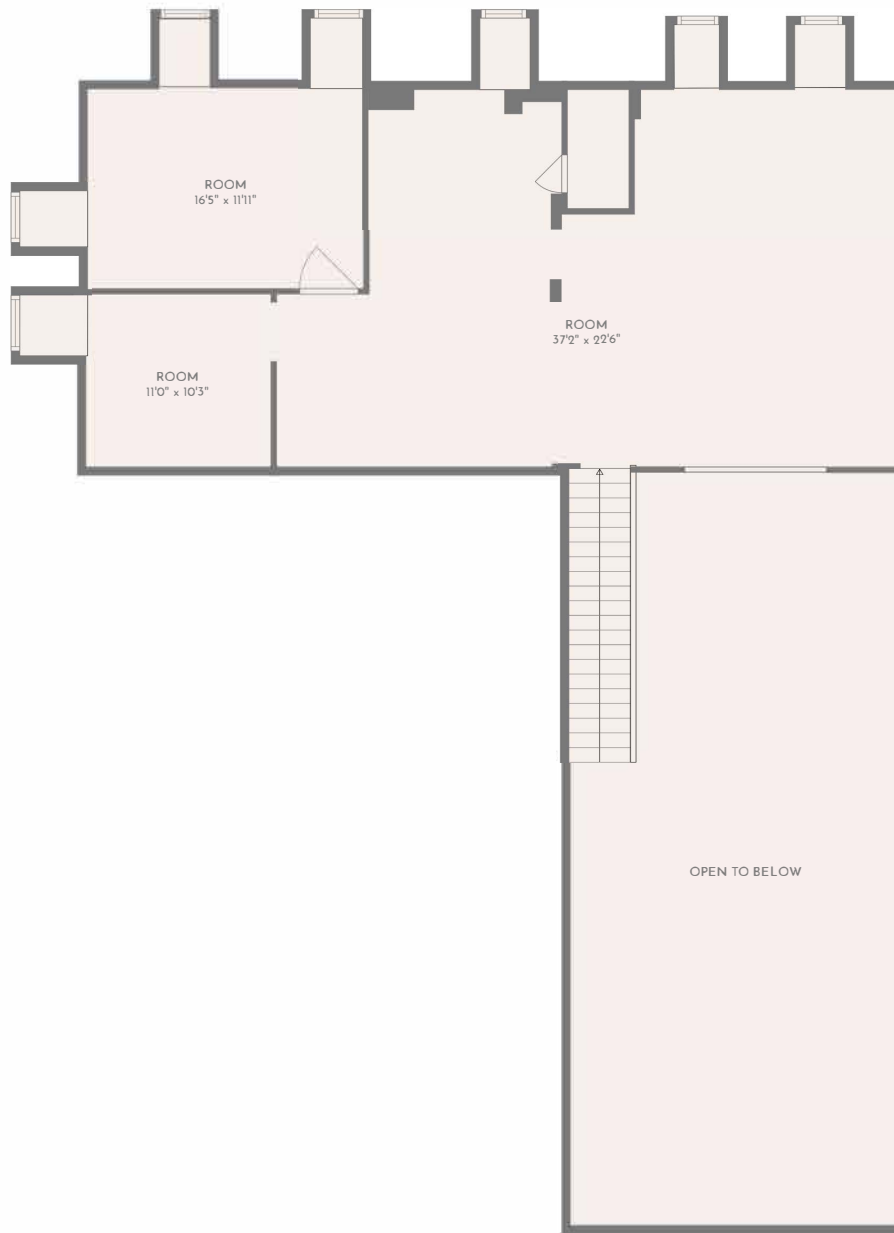

TOTAL: 2584 sq. ft
BELOW GROUND: 1331 sq. ft, FLOOR 2: 1253 sq. ft
EXCLUDED AREAS: OPEN TO BELOW: 814 sq. ft

MEASUREMENTS DEEMED HIGHLY RELIABLE BUT NOT GUARANTEED.

TOTAL: 2584 sq. ft
BELOW GROUND: 1331 sq. ft, FLOOR 2: 1253 sq. ft
EXCLUDED AREAS: OPEN TO BELOW: 814 sq. ft

MEASUREMENTS DEEMED HIGHLY RELIABLE BUT NOT GUARANTEED.

FLOOR 1

FLOOR 2

TOTAL: 2584 sq. ft
 FLOOR 1: 1331 sq. ft, FLOOR 2: 1253 sq. ft
 MEASUREMENTS DEEMED HIGHLY RELIABLE BUT NOT GUARANTEED.