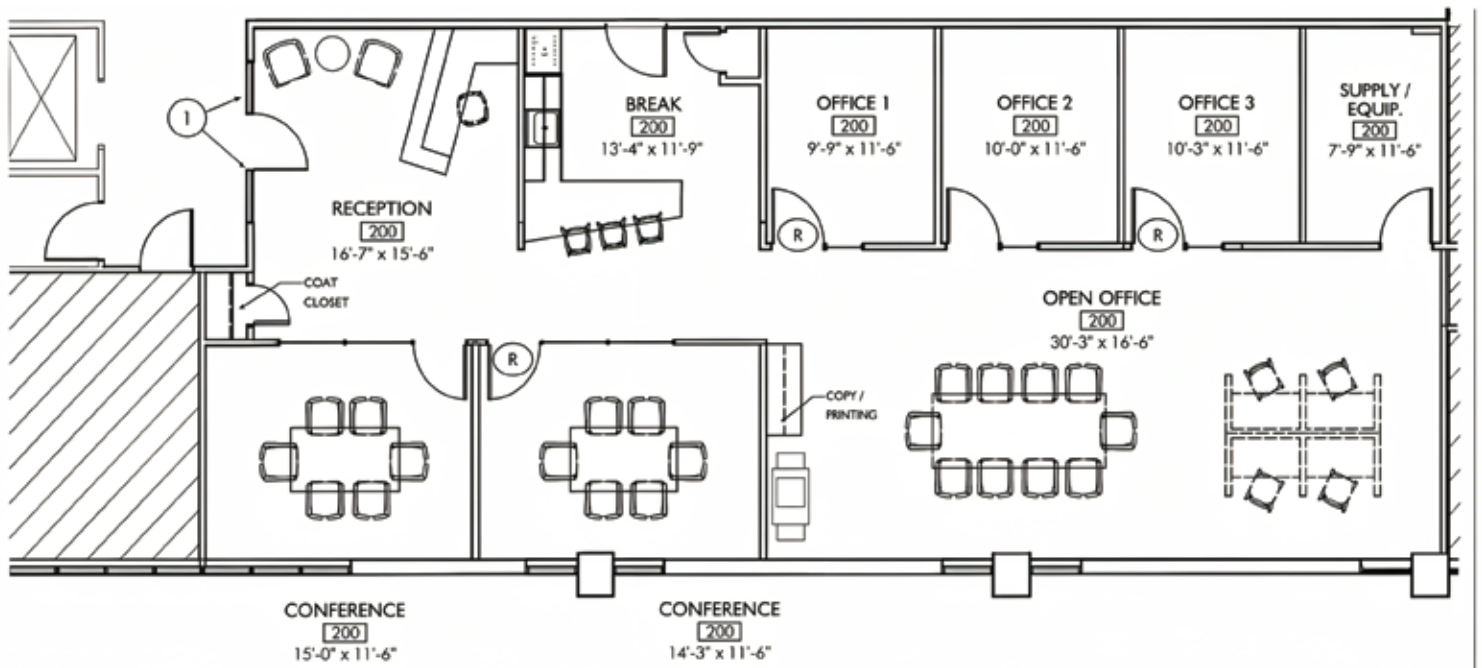

ZONING
C-1

PRIVATE OFFICE
Four (4) Private Offices

CONFERENCE ROOM
Two (2) Conference Rooms

OTHER SPECIFICATION
Reception Area
Break Area with Kitchenette
Open Area for Cubicles

ALLIES
COMMERCIAL
REALTY

Office For Sublease | 9011 N Meridian St, Indianapolis, IN 46260

Conference Room

Reception

Private Office

Open Area

Kitchenette

Conference Room 2

FLOOR PLAN

LOCATION