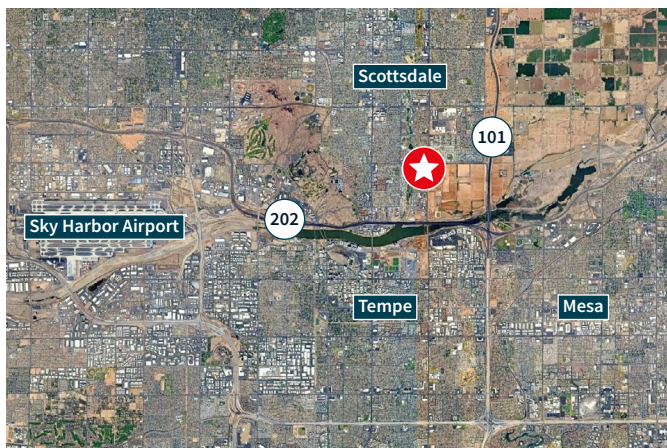

For lease

Hayden Auto Plaza

1900 N McClintock Dr
Tempe, AZ 85288

Suites 1-4 | 6,000 SF

Property highlights

- Rare automotive vacancy
- Well-maintained project
- McClintock Road visibility

Steve Sayre

Senior Managing Director

steve.sayre@jll.com

+1 602 999 7720

jll.com