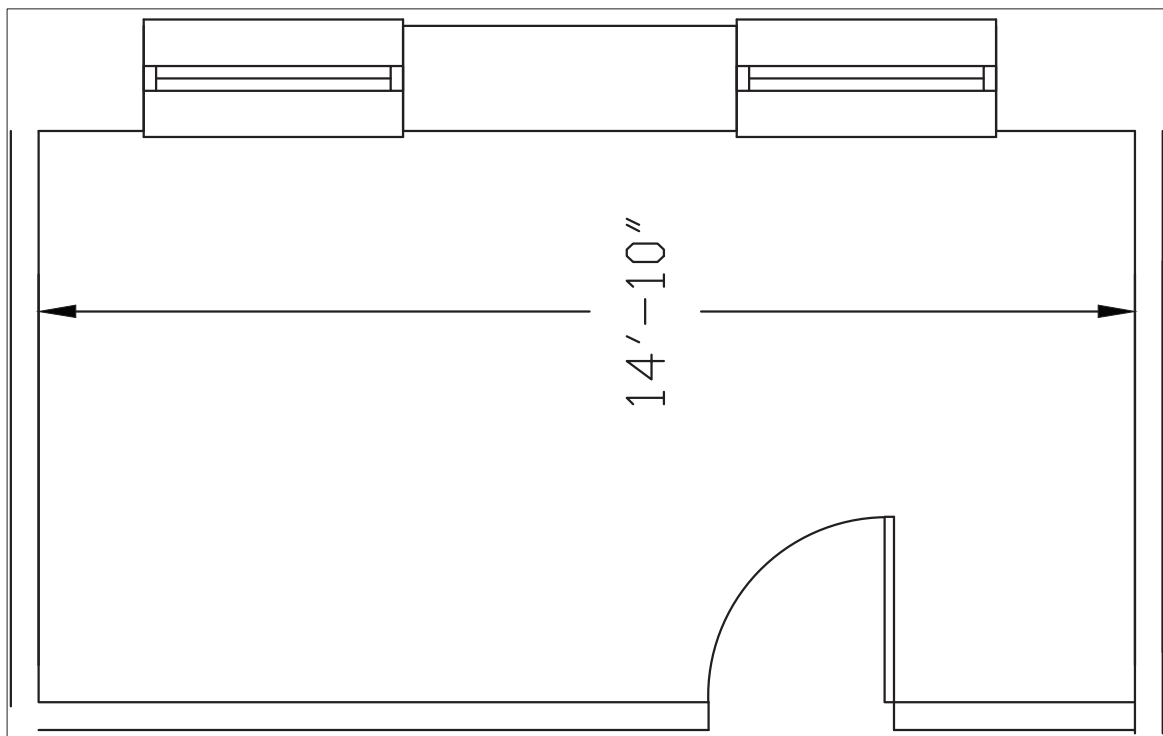

— Space Details —

170 Rentable Sq Feet

First floor single office suite conveniently located with access to common amenities in the building.

Hallway

Owned & Operated by:

THE LEXVEST
GROUP

www.phoenixparkonline.com | www.lexvest.com