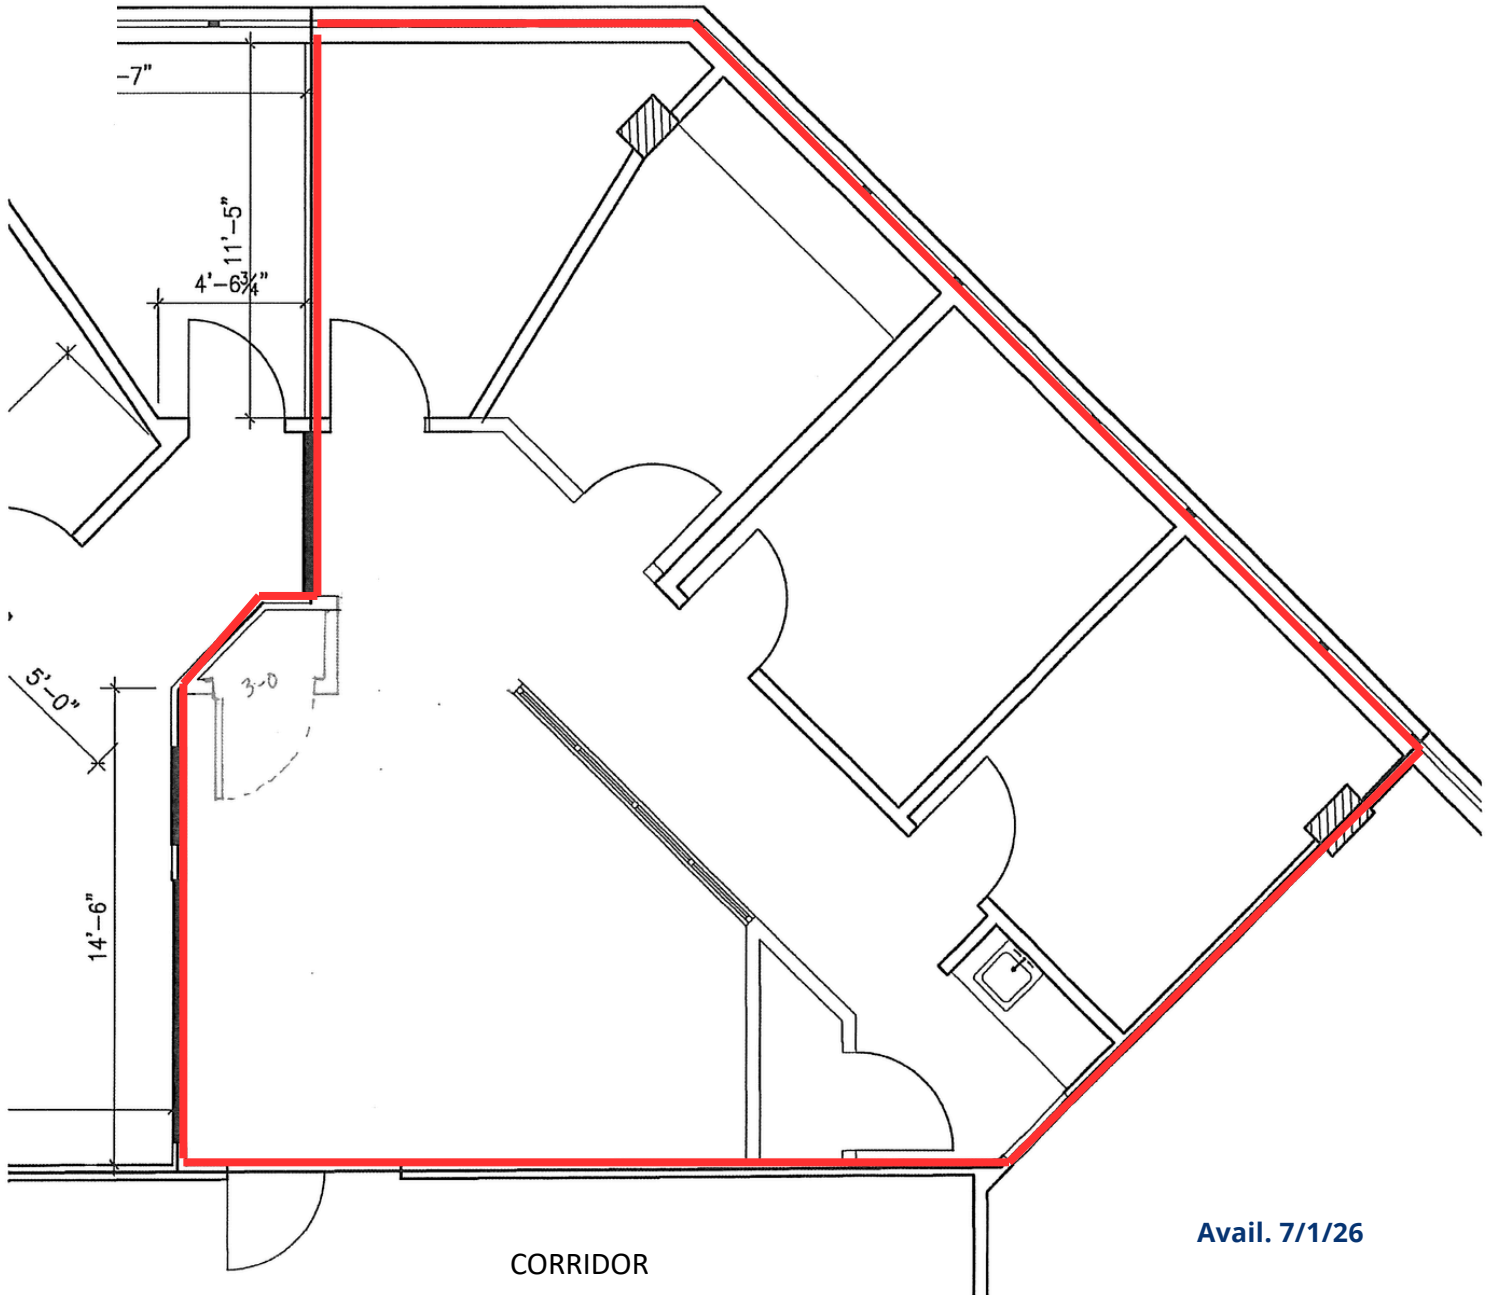

2ND FLOOR - 998 +/- SF SPACE LAYOUT

Avail. 7/1/26