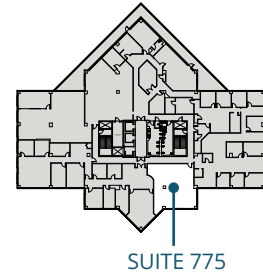

SPACE AVAILABLE

SUITE 775: 1,160 RSF

THE POINTE AT 1901
1901 Ulmerton Road
St. Petersburg, FL

No warranty or representation, expressed or implied, is made to the accuracy of information contained herein, and same is submitted subject to errors, change of price, rental or other conditions, withdrawal without notice, and to any special listing conditions imposed by our principals. PLANS NOT TO SCALE