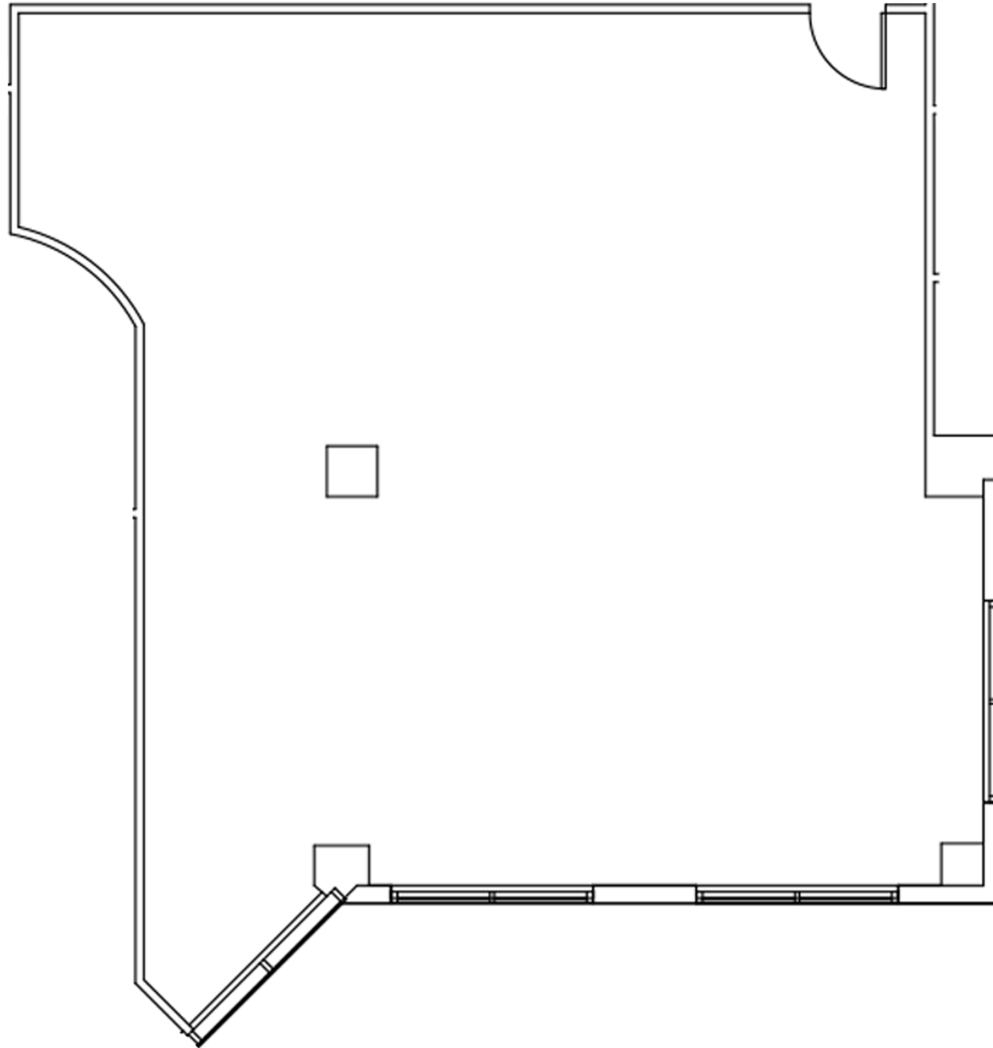

SPACE AVAILABLE

SUITE 775: 1,160 RSF

THE POINTE AT 1901
1901 Ulmerton Road
St. Petersburg, FL

No warranty or representation, expressed or implied, is made to the accuracy of information contained herein, and same is submitted subject to errors, change of price, rental or other conditions, withdrawal without notice, and to any special listing conditions imposed by our principals. PLANS NOT TO SCALE